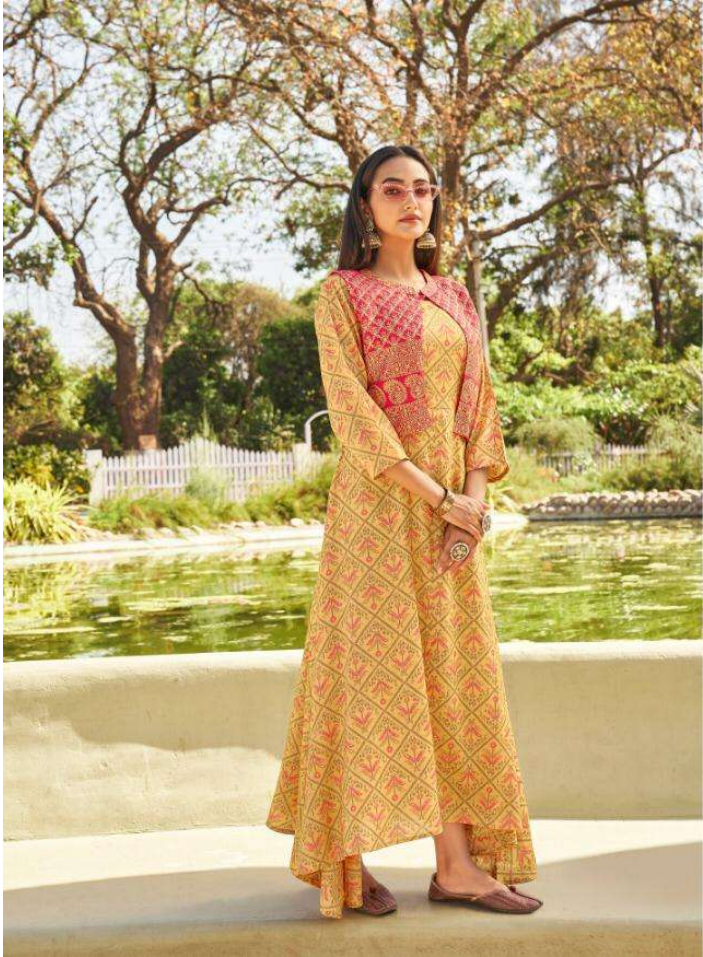

GARDENIA

GARDENIA

Nitya

4004

SIMPLICITY IS THE KEYNOTE OF ALL TRUE ELEGANCE.

Nitya

STYLE IS THE ONLY THING YOU CAN'T BUY. IT'S NOT IN A SHOPPING BAG,
A LABEL, OR A PRICE TAG.

4005

Nitya

YOU CAN NEVER BE OVERDRESSED OR OVEREDUCATED.

Nitya

A GIRL SHOULD BE TWO THINGS. CLASSY AND FABULOUS.

• A WOMAN WHO DOESN'T WEAR
PERFUME HAS NO FUTURE. •

4001

4002

4003

4004

4005

4006

GARDENIA

TOP : RAYON CAPSUL PRINT

JACKET : COTTON SLUB

SIZE : M L XL XXL