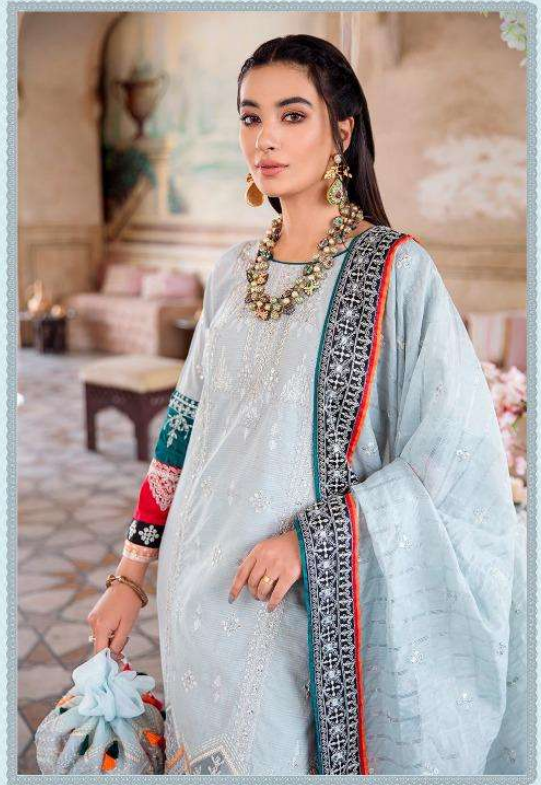

ITTEHAD
EMBROIDERED COLLECTIONS

THE PSY
suits

PRESENTING TO YOU OUR NEW CATALOGUE

ITEHAD
EMBROIDERED COLLECTION

DESIGN NO	DESCRIPTION	RATE
1101	TOP : PURE COTTON WITH HEAVY EMBROIDERY BOTTOM : COTTON DUPATTA : NET WITH EMBROIDERY	1199
1102	TOP : PURE COTTON WITH HEAVY EMBROIDERY BOTTOM : COTTON DUPATTA : NET WITH EMBROIDERY	1199
1103	TOP : PURE COTTON WITH HEAVY EMBROIDERY BOTTOM : COTTON DUPATTA : NET WITH EMBROIDERY	1199
1104	TOP : PURE COTTON WITH HEAVY EMBROIDERY BOTTOM : COTTON DUPATTA : NET WITH EMBROIDERY	1199
1105	TOP : PURE COTTON WITH HEAVY EMBROIDERY BOTTOM : COTTON DUPATTA : NET WITH EMBROIDERY	1199

-1105-

DEEPSY
suits

ITEHAD
EMBROIDERED COLLECTION

ITTEHAD
EMBROIDERED COLLECTIONS

-1102-

DS

-1103-