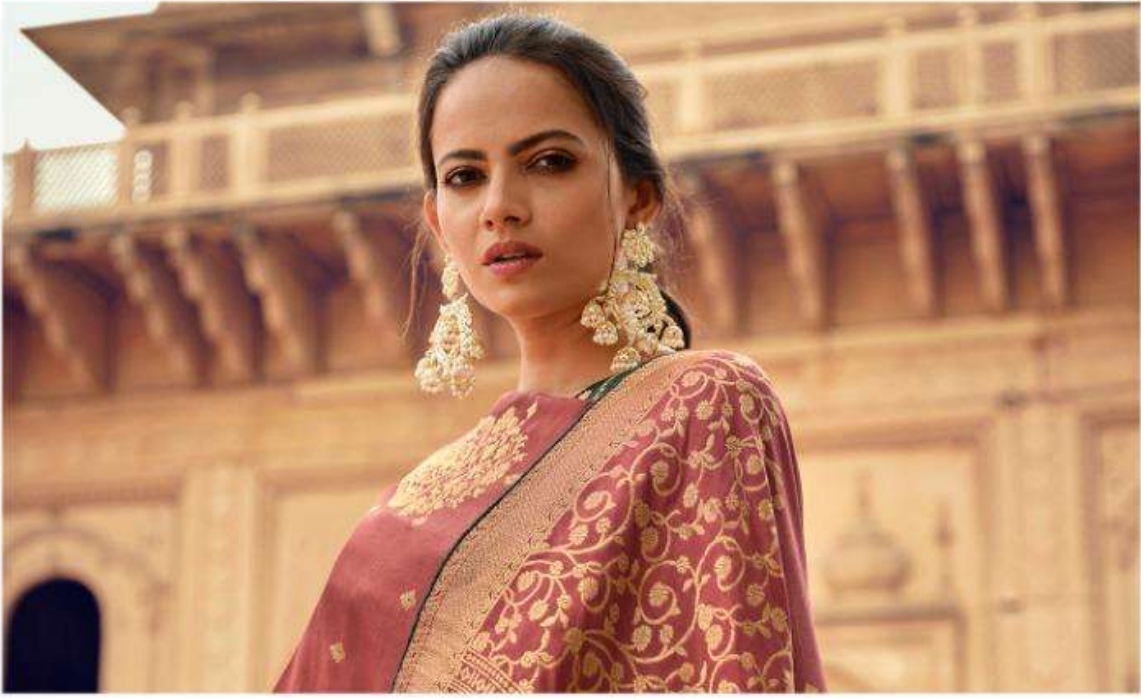

MONALISA-5

PRESENTING TO YOU OUR NEW CATALOGUE

MONALISA-5

DESIGN NO	CATLOG NAME	DESGRIPTION
5001	MONALISA-5	-TOP- NAYHYA SILK SELF WEAVE WITH EMBROIDERY -BOTTOM- DULL SANTOON -DUPATTA- MODAL SILK WEAVE JEQUARD
5002	MONALISA-5	
5003	MONALISA-5	
5004	MONALISA-5	
5005	MONALISA-5	
5006	MONALISA-5	