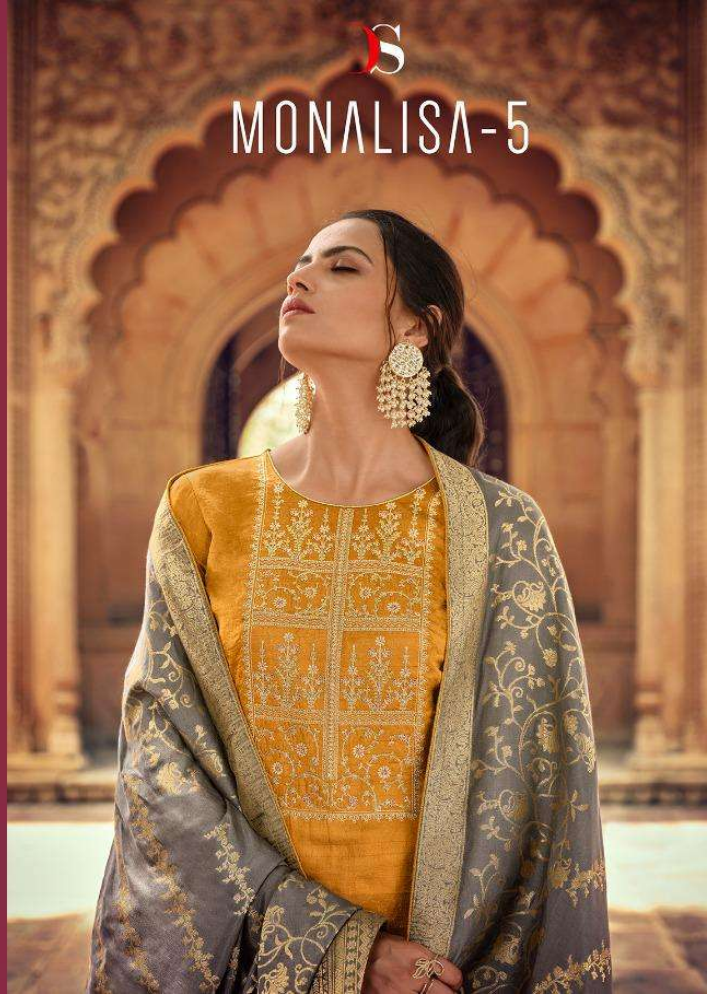

Amba Films 953610001

S MONALISA-5

Email : deepysuith572@gmail.com

Complimentary copy-not for sale