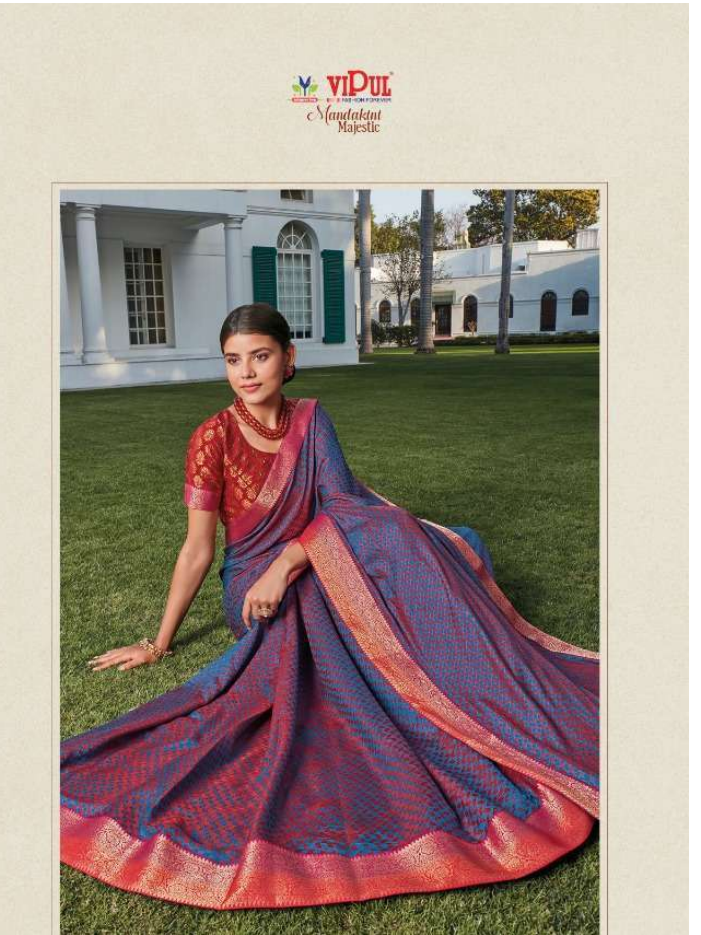

ayaan™  
**VIPUL**  
FASHION FOREVER

*Mandakini*  
Majestic

ayaan™  
**VIPUL**  
FASHION FOREVER

*Mandakini*  
Majestic

46701 MONALI

46702 MONALI

46703 MONALI

46706 MONALI

46707 MONALI

46708 MONALI

46704 MONALI

46705 MONALI

46709 MONALI

**viPuL**  
A PINK AND PURPLE  
Mantekani  
MajesUc

**viDUL**  
Sundakani  
Majestic

Fresh, summery, monochromatic shades, that turn every day into an occasion. An ethereal ensemble with beautifully woven brocade blouses, adorned with multi-toned lace jacquard sarees that sparkle with glittering lacework, all putting together a mesmerizing and impeccable front of Indian craftsmanship. These solid folds are relevant to the modern world are sartorial treasures, creating magic between classic and contemporary.