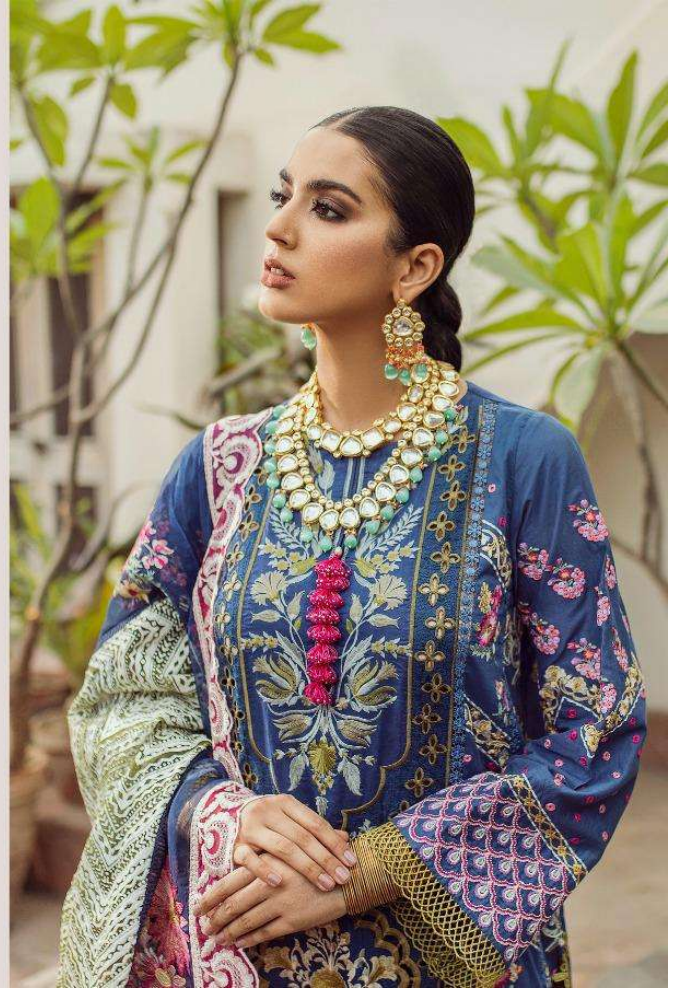

MARYAM HUSSAIN

EMBROIDERED COLLCETIONA

MARYAM HUSSAIN

EMBROIDERED COLLCETIONA

S

1125

MARYAM HUSSAIN

EMBROIDERED COLLECIONA

1121

1122

1123

1124

1125

DS

1121

DEEPSY
suits

PRESENTING TO YOU OUR NEW CATALOGUE

MARYAM HUSSAIN

EMBROIDERED COLLECTION

DESIGN NO	DESCRIPTION	RATE
1121	TOP : PURE COTTON WITH HEAVY EMBROIDERY BOTTOM : COTTON DUPATTA : NET WITH EMBROIDERY	1199
1122	TOP : PURE COTTON WITH HEAVY EMBROIDERY BOTTOM : COTTON DUPATTA : NET WITH EMBROIDERY	1199
1123	TOP : PURE COTTON WITH HEAVY EMBROIDERY BOTTOM : COTTON DUPATTA : NET WITH EMBROIDERY	1199
1124	TOP : PURE COTTON WITH HEAVY EMBROIDERY BOTTOM : COTTON DUPATTA : COTTON MAL MAL PRINT	1199
1125	TOP : PURE COTTON WITH HEAVY EMBROIDERY BOTTOM : COTTON DUPATTA : NET WITH EMBROIDERY	1199