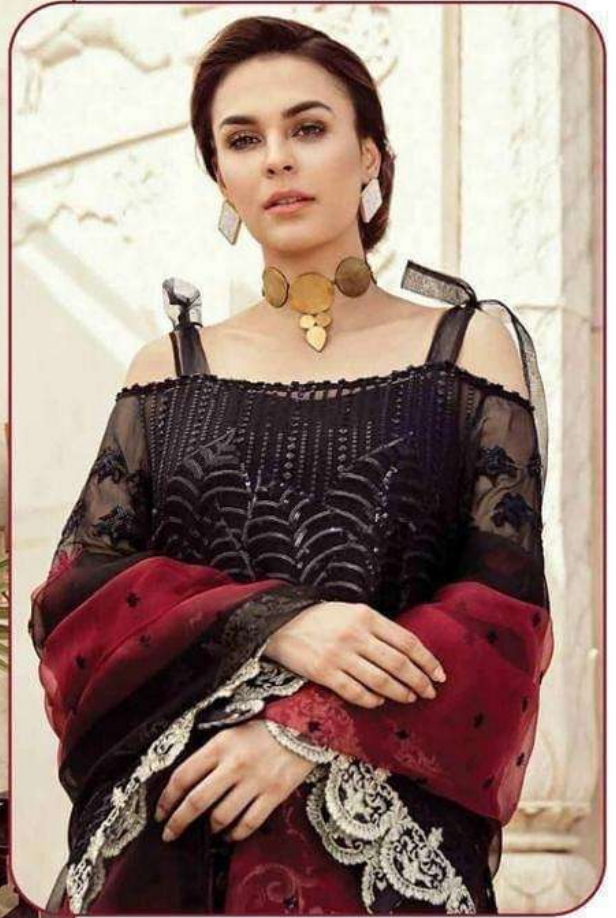

Shree®
FABR

TOP :- FOX GEORGETTE
DUPATTA:- NET
BOTTOM/INNER :- SANTOON

S-265

Shree®
FABR

TOP :- FOX GEORGETTE
DUPATTA:- NET
BOTTOM/INNER :- SANTOON

S-265