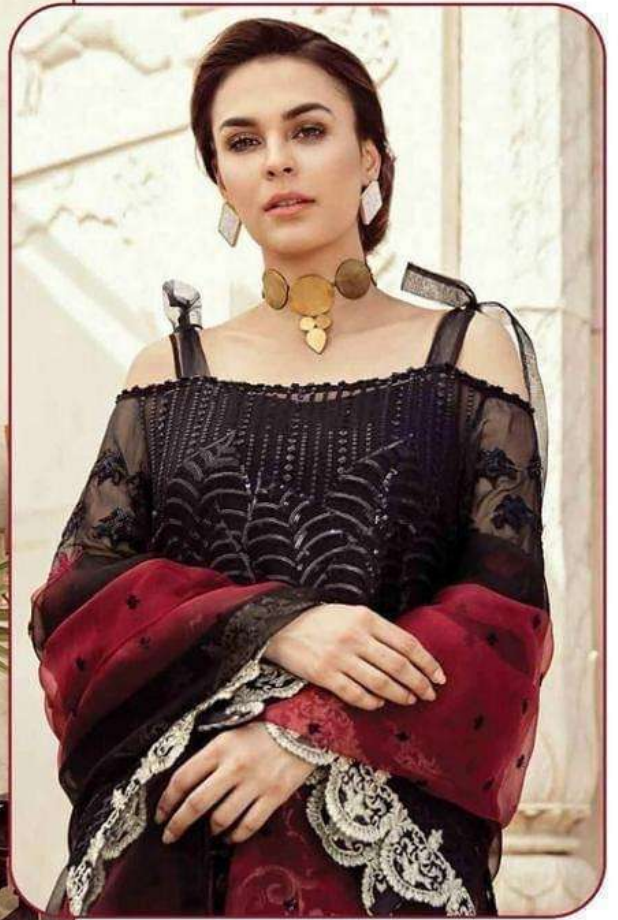

Shree®  
FABR

TOP :- FOX GEORGETTE  
DUPATTA:- NET  
BOTTOM/INNER :- SANTOON

S-265

Shree®  
FABR

TOP :- FOX GEORGETTE  
DUPATTA:- NET  
BOTTOM/INNER :- SANTOON

S-265