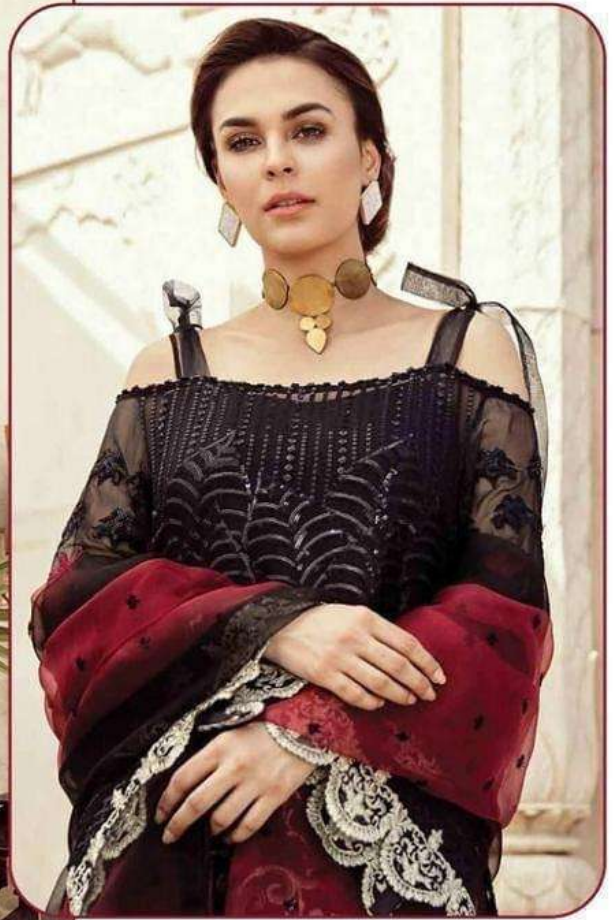

Shree®
FABR

TOP :- FOX GEORGETTE
DUPATTA:- NET
BOTTOM/INNER :- SANTOON

S-265

TOP :- FOX GEORGETTE
DUPATTA:- NET
BOTTOM/INNER :- SANTOON

S-265