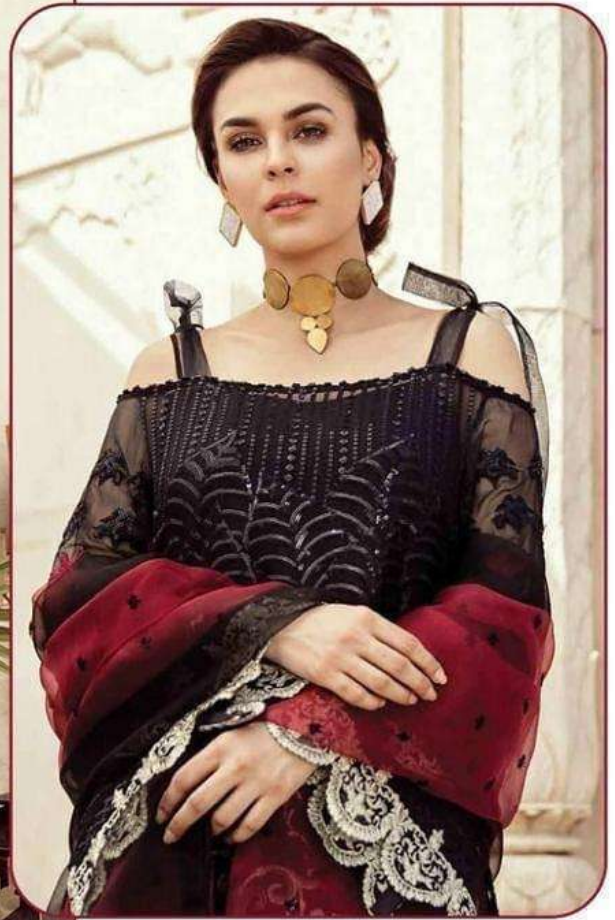

Shree®
FABR

TOP :- FOX GEORGETTE
DUPATTA:- NET
BOTTOM/INNER :- SANTOON

S-265

TOP :- FOX GEORGETTE
DUPATTA:- NET
BOTTOM/INNER :- SANTOON

S-265