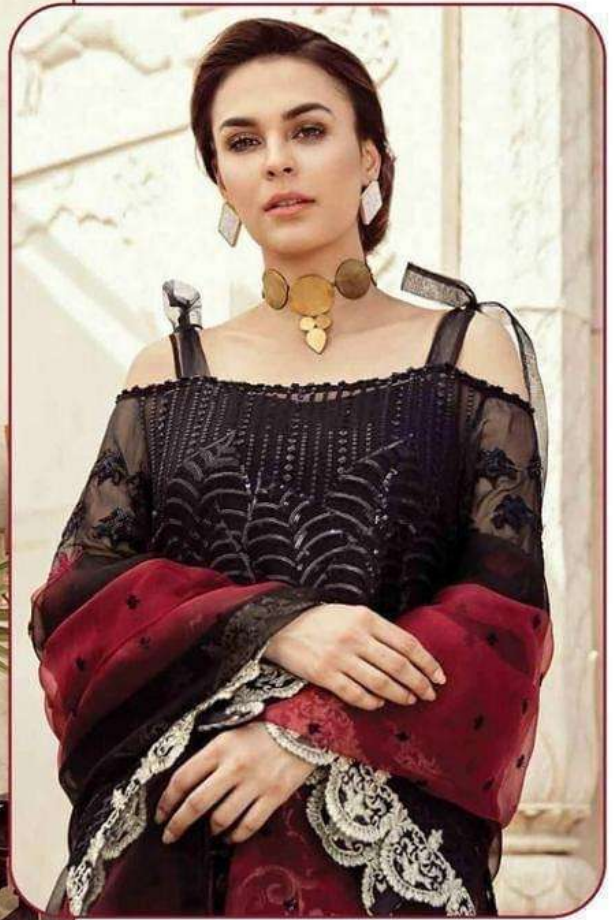

Shree®  
FABR

TOP :- FOX GEORGETTE  
DUPATTA:- NET  
BOTTOM/INNER :- SANTOON

S-265

Shree®  
FABR

TOP :- FOX GEORGETTE  
DUPATTA:- NET  
BOTTOM/INNER :- SANTOON

S-265