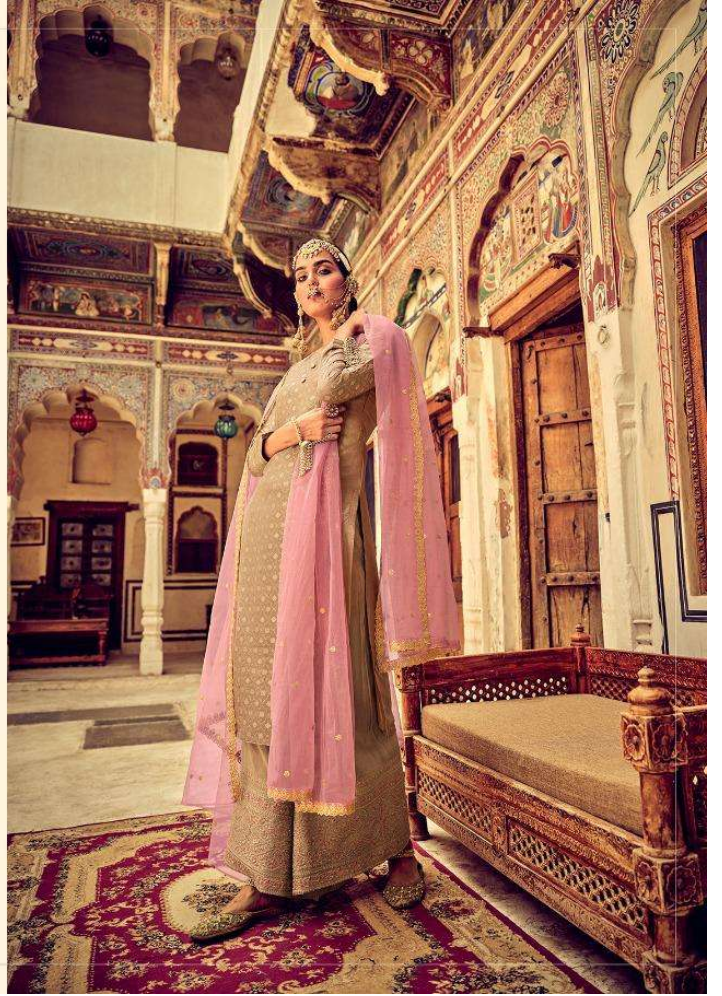

CINDERELLA
Design by
Sneha