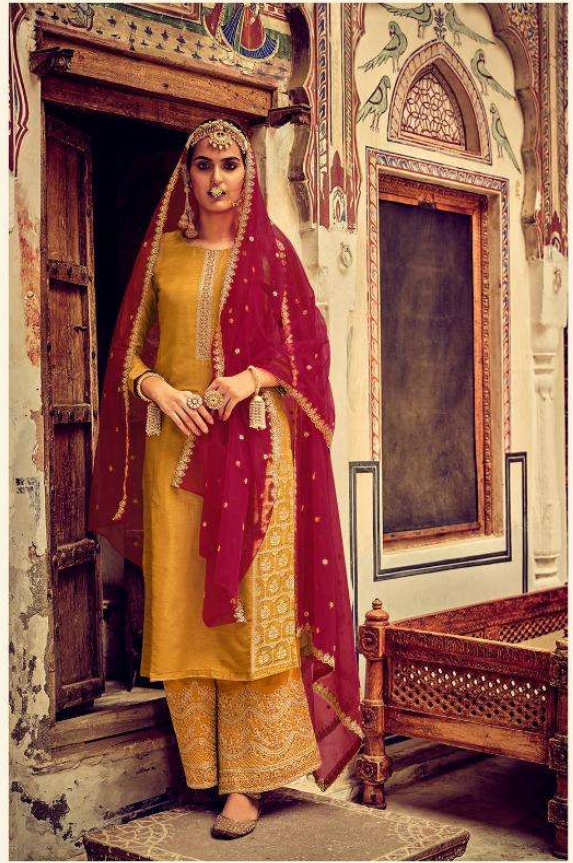

C-87005

C-87006

C-87007

C-87008

Decorative corner elements in the top-left and bottom-right corners of the dark purple background.

  
**CINDERELLA**  
Dresses  
*Saffron*

style unmatched passion like never before. The many faces of Choice form our attractive collection and mesmerize the world around you.

CINDERELLA  
Design by  
Sneha

CINDERELLA  
Dress by  
Saffron

C-87001

C-87002

CINDERELLA

Desain by...

*Syiffi Pabli*

Zarbab