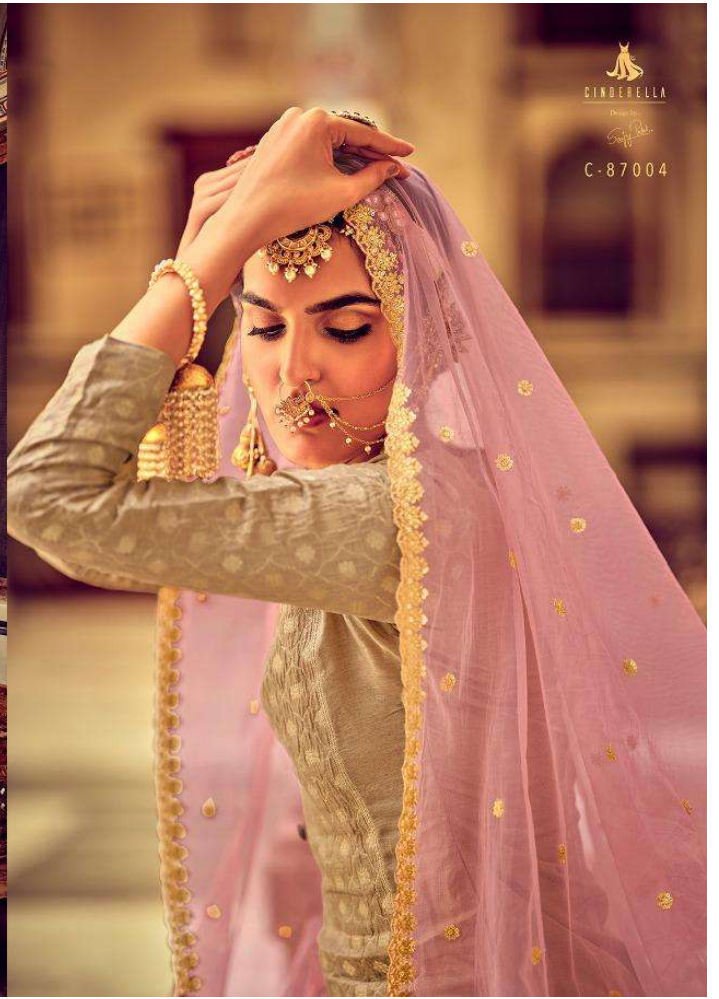

C-87005

C-87006

C-87007

C-87008

Decorative corner elements in the top-left and bottom-right corners of the dark purple background.

  
**CINDERELLA**  
Dresses  
*Saffron*

style unmatched passion like never before. The many faces of Choice form our attractive collection and mesmerize the world around you.