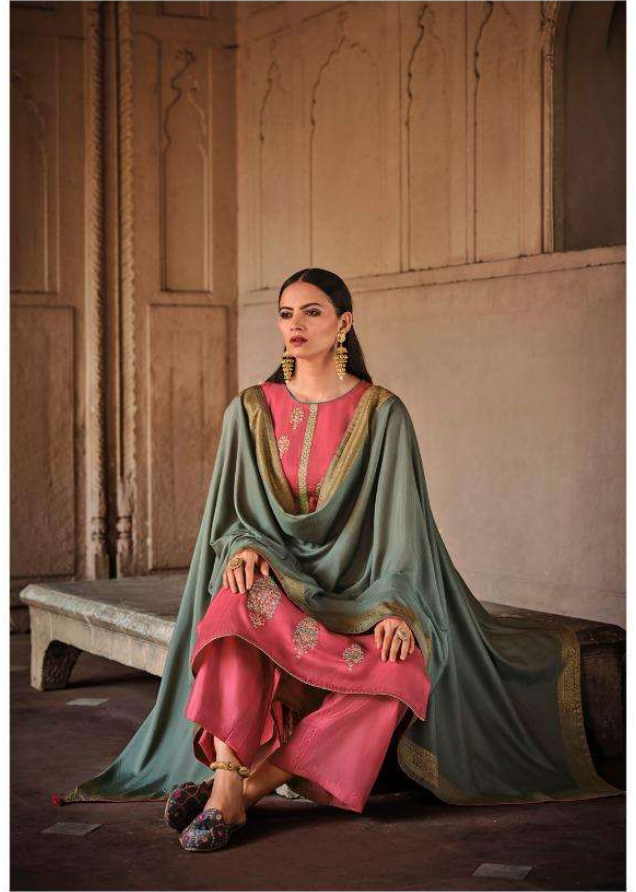

ROYAL TOUCH-4

DS

DS

ROYAL TOUCH-4

4006

PRESENTING TO YOU OUR NEW CATALOGUE

ROYAL TOUCH-4

DESIGN NO	CATLOG NAME	DESGRIPTION
4001	Royal-4 TOUCH	-TOP- LINEN SILK WITH EMBROIDERY
4002	Royal-4 TOUCH	-BOTTOM- DULL SANTOON
4003	Royal-4 TOUCH	-DUPATTA- PURE VISCOSE JEQUARD
4004	Royal-4 TOUCH	
4005	Royal-4 TOUCH	
4006	Royal-4 TOUCH	