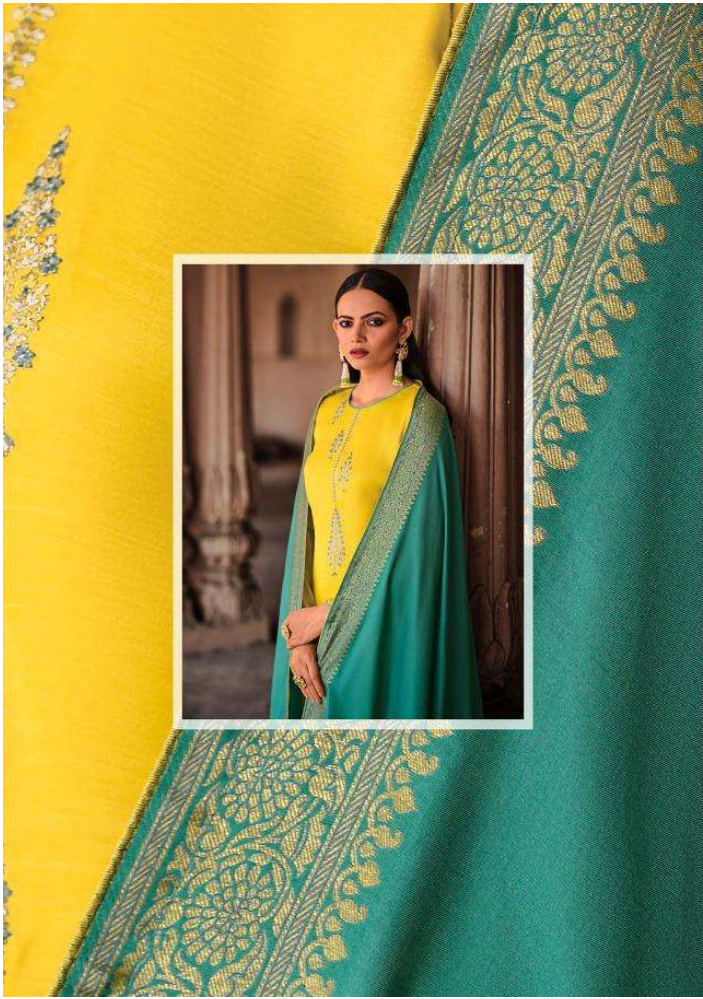

ROYAL TOUCH-4

DS

DS

ROYAL TOUCH-4

4006

PRESENTING TO YOU OUR NEW CATALOGUE

ROYAL TOUCH-4

DESIGN NO	CATLOG NAME	DESGRIPTION
4001	Royal-4 TOUCH	-TOP- LINEN SILK WITH EMBROIDERY
4002	Royal-4 TOUCH	-BOTTOM- DULL SANTOON
4003	Royal-4 TOUCH	-DUPATTA- PURE VISCOSE JEQUARD
4004	Royal-4 TOUCH	
4005	Royal-4 TOUCH	
4006	Royal-4 TOUCH	

Total Pieces:6

Rate:1099+GST

ROYAL TOUCH-4