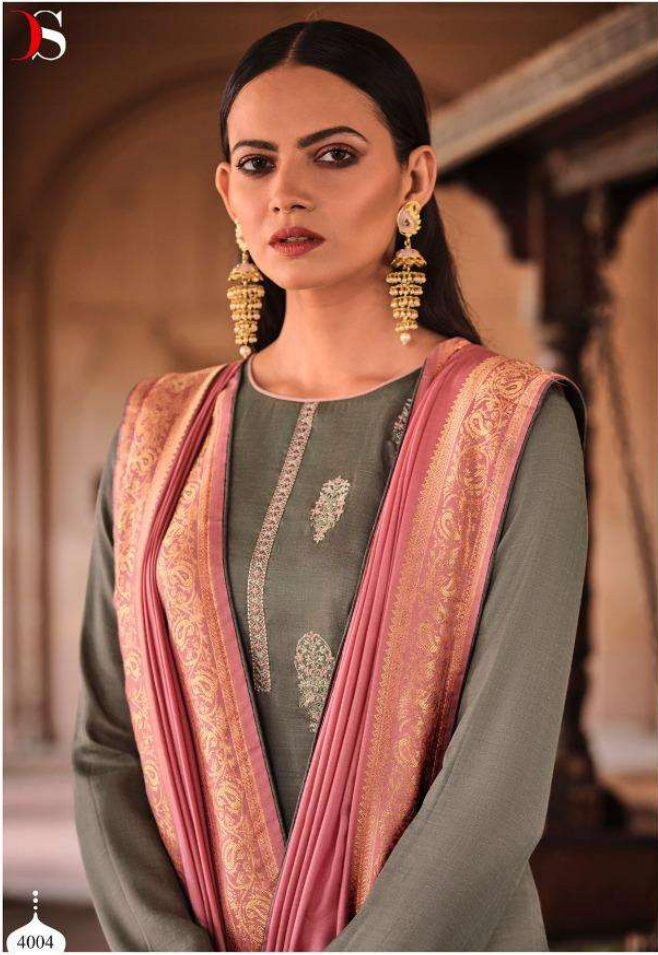

ROYAL TOUCH-4

DS

DS

ROYAL TOUCH-4

4006

PRESENTING TO YOU OUR NEW CATALOGUE

ROYAL TOUCH-4

DESIGN NO	CATLOG NAME	DESGRIPTION
4001	Royal-4 TOUCH	-TOP- LINEN SILK WITH EMBROIDERY
4002	Royal-4 TOUCH	-BOTTOM- DULL SANTOON
4003	Royal-4 TOUCH	-DUPATTA- PURE VISCOSE JEQUARD
4004	Royal-4 TOUCH	
4005	Royal-4 TOUCH	
4006	Royal-4 TOUCH	