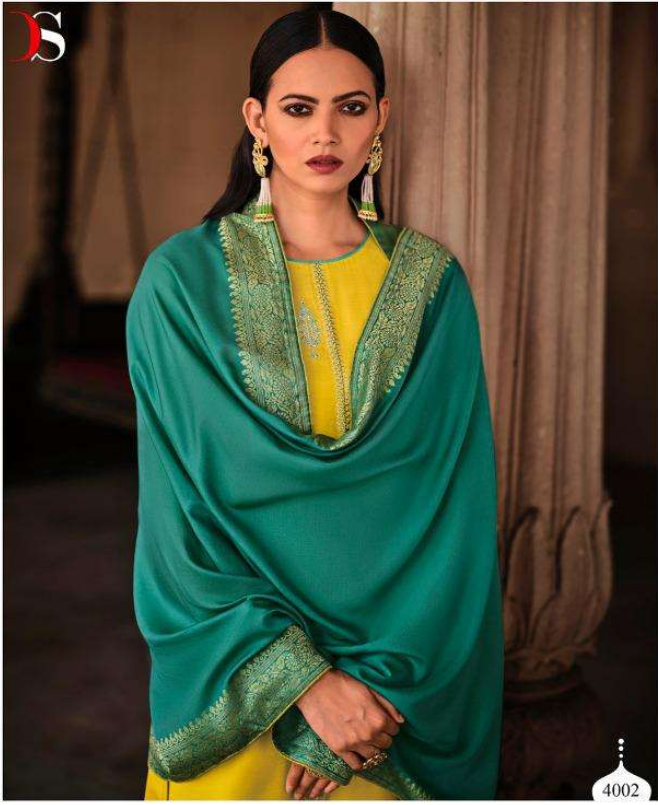

ROYAL TOUCH-4

DS

DS

ROYAL TOUCH-4

4006

PRESENTING TO YOU OUR NEW CATALOGUE

ROYAL TOUCH-4

DESIGN NO	CATLOG NAME	DESGRIPTION
4001	Royal-4 TOUCH	-TOP- LINEN SILK WITH EMBROIDERY
4002	Royal-4 TOUCH	-BOTTOM- DULL SANTOON
4003	Royal-4 TOUCH	-DUPATTA- PURE VISCOSE JEQUARD
4004	Royal-4 TOUCH	
4005	Royal-4 TOUCH	
4006	Royal-4 TOUCH	