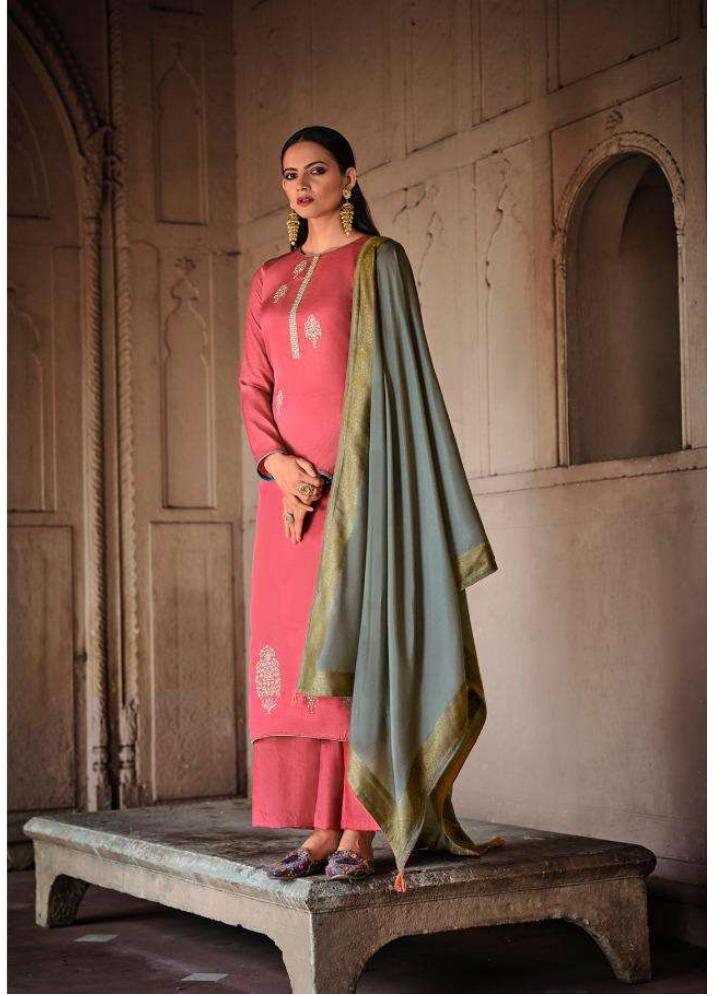

ROYAL TOUCH-4

DS

DS

ROYAL TOUCH-4

4006

PRESENTING TO YOU OUR NEW CATALOGUE

ROYAL TOUCH-4

DESIGN NO	CATLOG NAME	DESGRIPTION
4001	Royal-4 TOUCH	-TOP- LINEN SILK WITH EMBROIDERY
4002	Royal-4 TOUCH	-BOTTOM- DULL SANTOON
4003	Royal-4 TOUCH	-DUPATTA- PURE VISCOSE JEQUARD
4004	Royal-4 TOUCH	
4005	Royal-4 TOUCH	
4006	Royal-4 TOUCH	