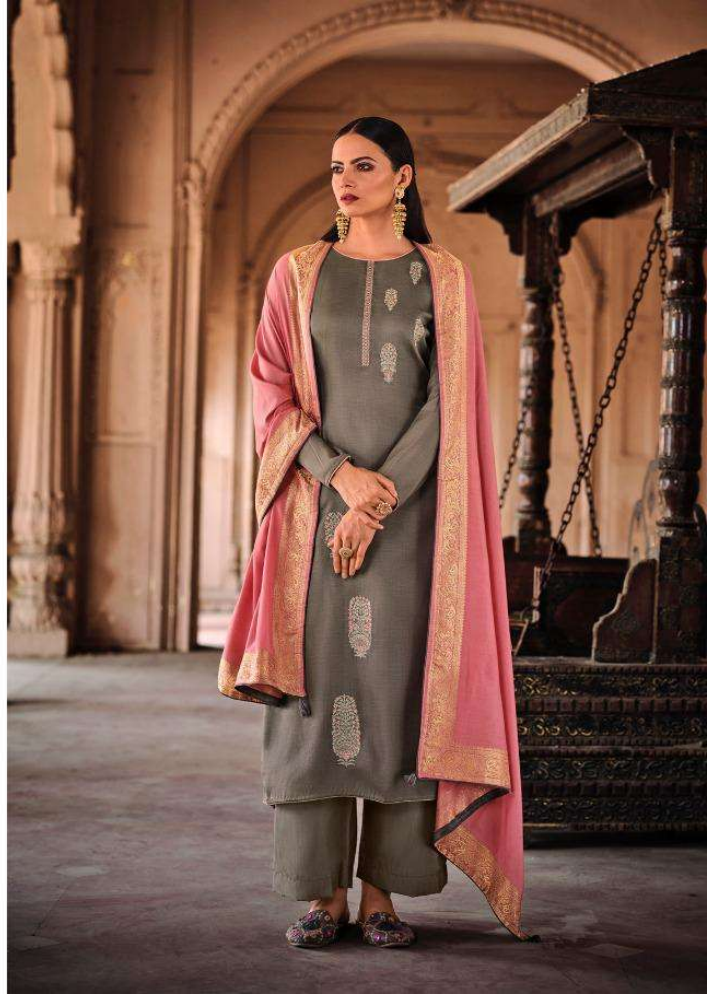

ROYAL TOUCH-4

DS

DS

ROYAL TOUCH-4

4006

PRESENTING TO YOU OUR NEW CATALOGUE

ROYAL TOUCH-4

DESIGN NO	CATLOG NAME	DESGRIPTION
4001	Royal-4 TOUCH	-TOP- LINEN SILK WITH EMBROIDERY
4002	Royal-4 TOUCH	-BOTTOM- DULL SANTOON
4003	Royal-4 TOUCH	-DUPATTA- PURE VISCOSE JEQUARD
4004	Royal-4 TOUCH	
4005	Royal-4 TOUCH	
4006	Royal-4 TOUCH	

Total Pieces:6

Rate:1099+GST

ROYAL TOUCH-4