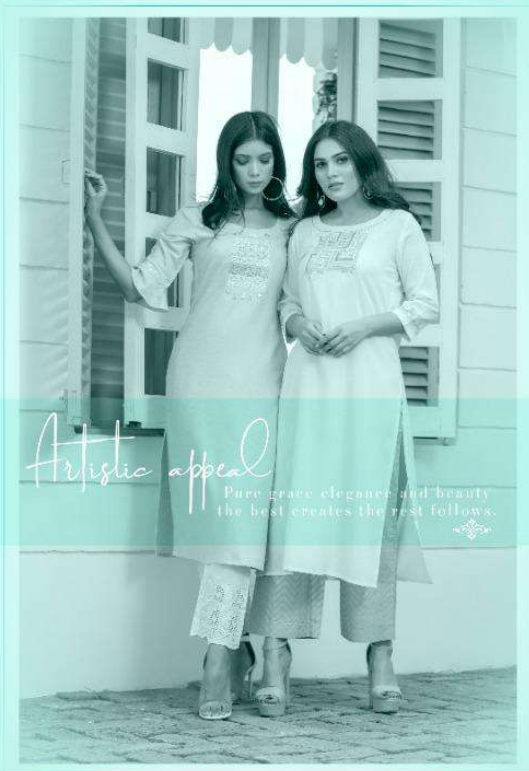

Artistic appeal

Pure grace, elegance and beauty
the best creates the rest follows.