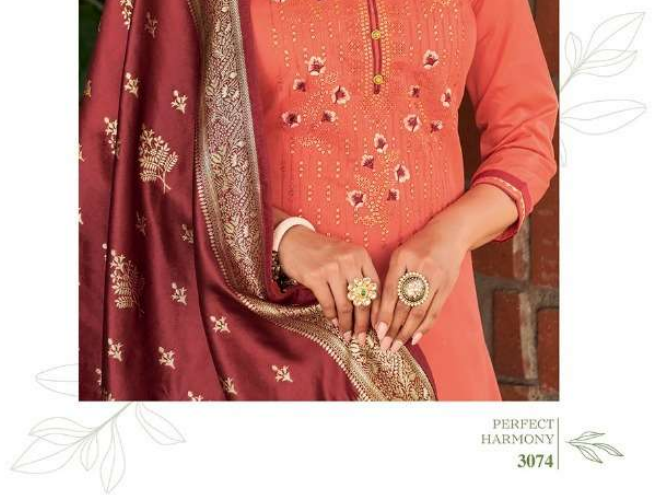

PERFECT
HARMONY
3074