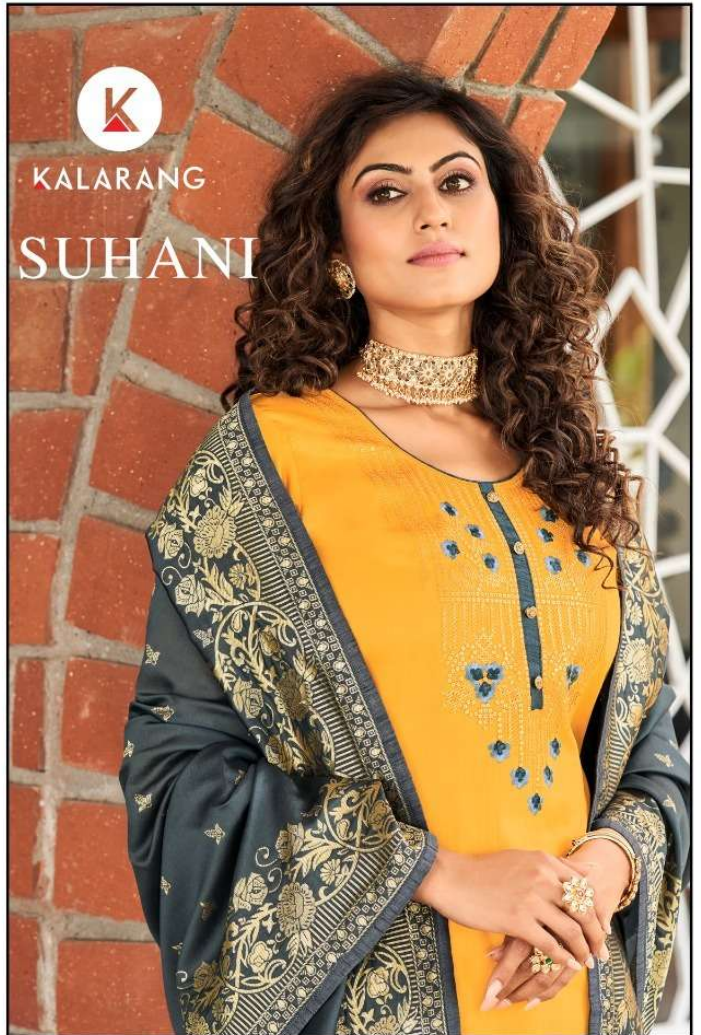

**COMING
SOON**

KALARANG

Has Launched New Catalogue

SUHANI

BOOK NOW