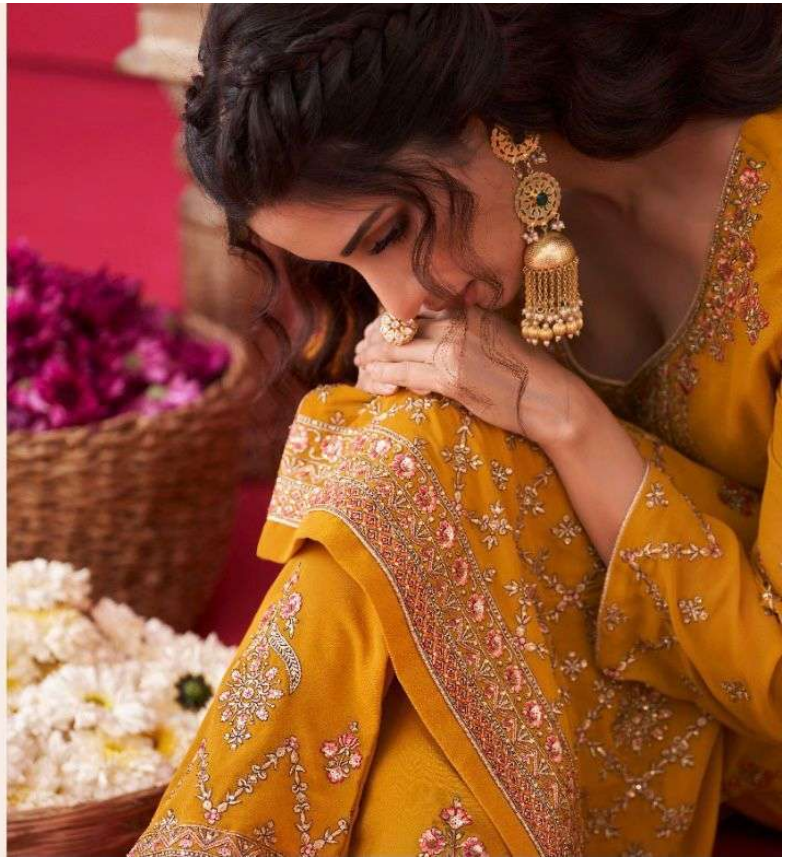

Glossy

Product Details

Top

Pure Georgette Embroidrey with
Swarovski work

Inner

Pure Santoon Solid Dyed

Bottom

Pure Santoon Embroidrey with
Swarovski work

Dupatta

Chinon Dyed with
Embroidrey work

Rate

1395/-

S G CREATIONS