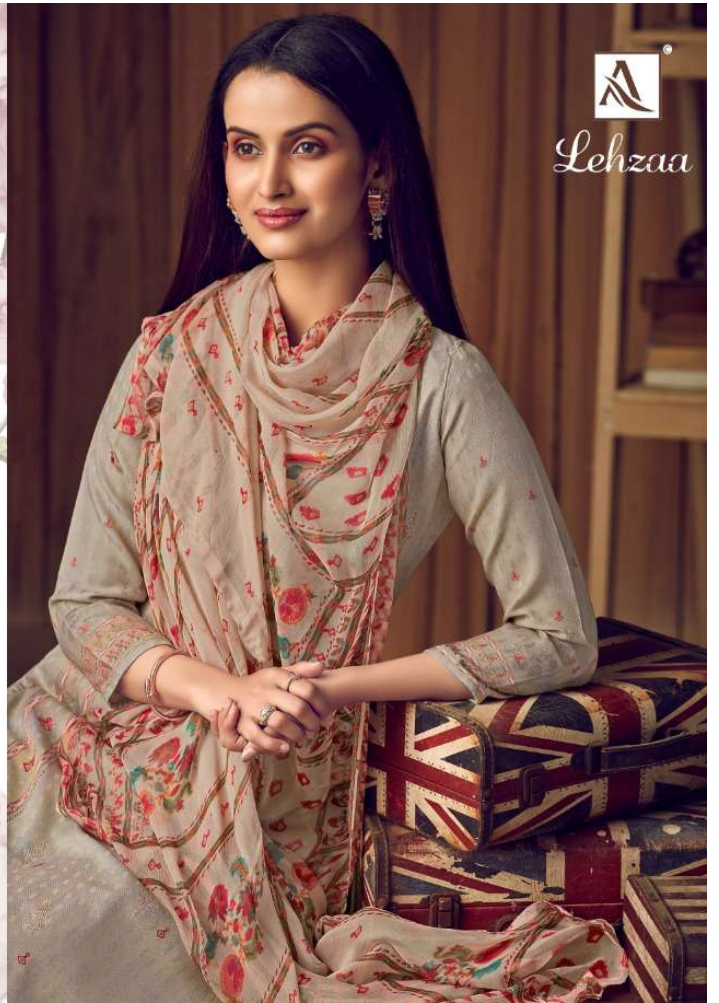

9-523-008

Lehzaa