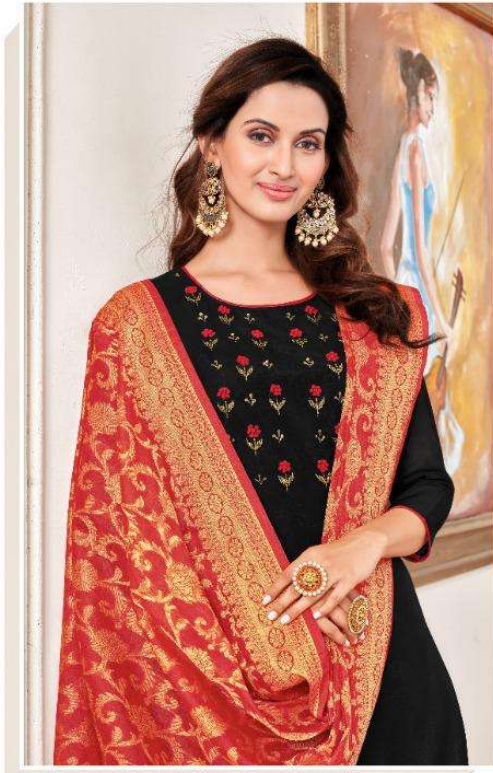

Life Style
Vol-7

7002

7007

7003

7005

7006

7004

7012

7011

7008

7009

Life Style

VOL-7

- D.n.7001.. Top... . modal silk with hand work
Dupatta...banarashi jequard
Bottom ..semi cotton
- D.n.7002.. Top... . modal silk with hand work
Dupatta...banarashi jequard
Bottom ..semi cotton
- D.n.7003.. Top... . modal silk with hand work
Dupatta...banarashi jequard
Bottom ..semi cotton
- D.n.7004.. Top... . modal silk with hand work
Dupatta...banarashi jequard
Bottom ..semi cotton
- D.n.7005.. Top... . modal silk with hand work
Dupatta...banarashi jequard
Bottom ..semi cotton
- D.n.7006.. Top... . modal silk with hand work
Dupatta...banarashi jequard
Bottom ..semi cotton
- D.n.7007.. Top... . modal silk with hand work
Dupatta...banarashi jequard
Bottom ..semi cotton
- D.n.7008.. Top... . modal silk with hand work
Dupatta...banarashi jequard
Bottom ..semi cotton
- D.n.7009.. Top... . modal silk with hand work
Dupatta...banarashi jequard
Bottom ..semi cotton
- D.n.7010.. Top... . modal silk with hand work
Dupatta...banarashi jequard
Bottom ..semi cotton
- D.n.7011.. Top... . modal silk with hand work
Dupatta...banarashi jequard
Bottom ..semi cotton
- D.n.7012.. Top... . modal silk with hand work
Dupatta...banarashi jequard
Bottom ..semi cotton

Cut... TOP(2.50 mt) DUPATTA(2.25mt) BOTTOM(2.00mt)

7001

Life Style
Vol-7