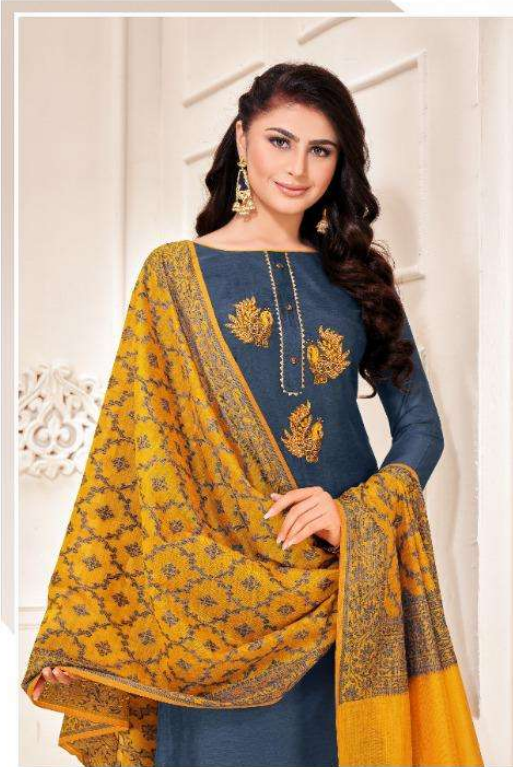

Life Style
Vol-7

7002

7007

7003

7005

7006

7004

7012

7011

7008

7009

Life Style

VOL-7

- D.n.7001.. Top... . modal silk with hand work
Dupatta...banarashi jequard
Bottom ..semi cotton
- D.n.7002.. Top... . modal silk with hand work
Dupatta...banarashi jequard
Bottom ..semi cotton
- D.n.7003.. Top... . modal silk with hand work
Dupatta...banarashi jequard
Bottom ..semi cotton
- D.n.7004.. Top... . modal silk with hand work
Dupatta...banarashi jequard
Bottom ..semi cotton
- D.n.7005.. Top... . modal silk with hand work
Dupatta...banarashi jequard
Bottom ..semi cotton
- D.n.7006.. Top... . modal silk with hand work
Dupatta...banarashi jequard
Bottom ..semi cotton
- D.n.7007.. Top... . modal silk with hand work
Dupatta...banarashi jequard
Bottom ..semi cotton
- D.n.7008.. Top... . modal silk with hand work
Dupatta...banarashi jequard
Bottom ..semi cotton
- D.n.7009.. Top... . modal silk with hand work
Dupatta...banarashi jequard
Bottom ..semi cotton
- D.n.7010.. Top... . modal silk with hand work
Dupatta...banarashi jequard
Bottom ..semi cotton
- D.n.7011.. Top... . modal silk with hand work
Dupatta...banarashi jequard
Bottom ..semi cotton
- D.n.7012.. Top... . modal silk with hand work
Dupatta...banarashi jequard
Bottom ..semi cotton

Cut... TOP(2.50 mt) DUPATTA(2.25mt) BOTTOM(2.00mt)

7001

Life Style
Vol-7