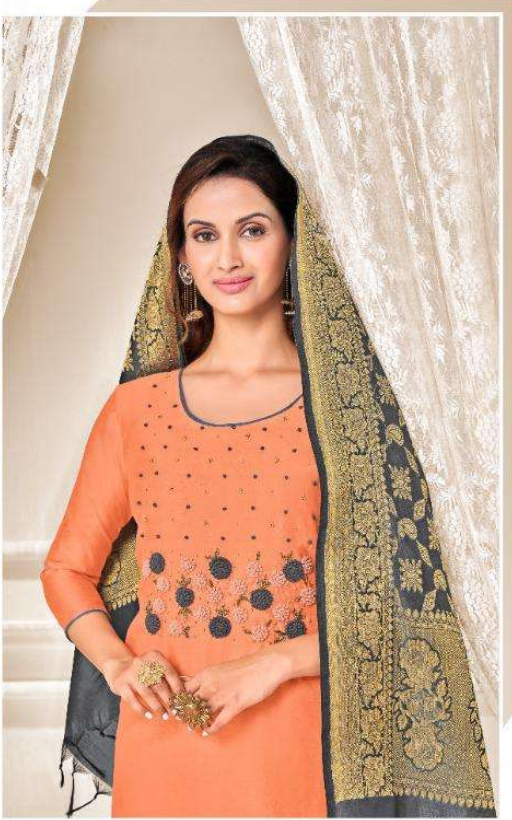

Life Style
Vol-7

7002

7007

7003

7005

7006

7004

7012

7011

7008

7009

Life Style

VOL-7

- D.n.7001.. Top... . modal silk with hand work
Dupatta...banarashi jequard
Bottom ..semi cotton
- D.n.7002.. Top... . modal silk with hand work
Dupatta...banarashi jequard
Bottom ..semi cotton
- D.n.7003.. Top... . modal silk with hand work
Dupatta...banarashi jequard
Bottom ..semi cotton
- D.n.7004.. Top... . modal silk with hand work
Dupatta...banarashi jequard
Bottom ..semi cotton
- D.n.7005.. Top... . modal silk with hand work
Dupatta...banarashi jequard
Bottom ..semi cotton
- D.n.7006.. Top... . modal silk with hand work
Dupatta...banarashi jequard
Bottom ..semi cotton
- D.n.7007.. Top... . modal silk with hand work
Dupatta...banarashi jequard
Bottom ..semi cotton
- D.n.7008.. Top... . modal silk with hand work
Dupatta...banarashi jequard
Bottom ..semi cotton
- D.n.7009.. Top... . modal silk with hand work
Dupatta...banarashi jequard
Bottom ..semi cotton
- D.n.7010.. Top... . modal silk with hand work
Dupatta...banarashi jequard
Bottom ..semi cotton
- D.n.7011.. Top... . modal silk with hand work
Dupatta...banarashi jequard
Bottom ..semi cotton
- D.n.7012.. Top... . modal silk with hand work
Dupatta...banarashi jequard
Bottom ..semi cotton

Cut... TOP(2.50 mt) DUPATTA(2.25mt) BOTTOM(2.00mt)

7001

Life Style
Vol-7