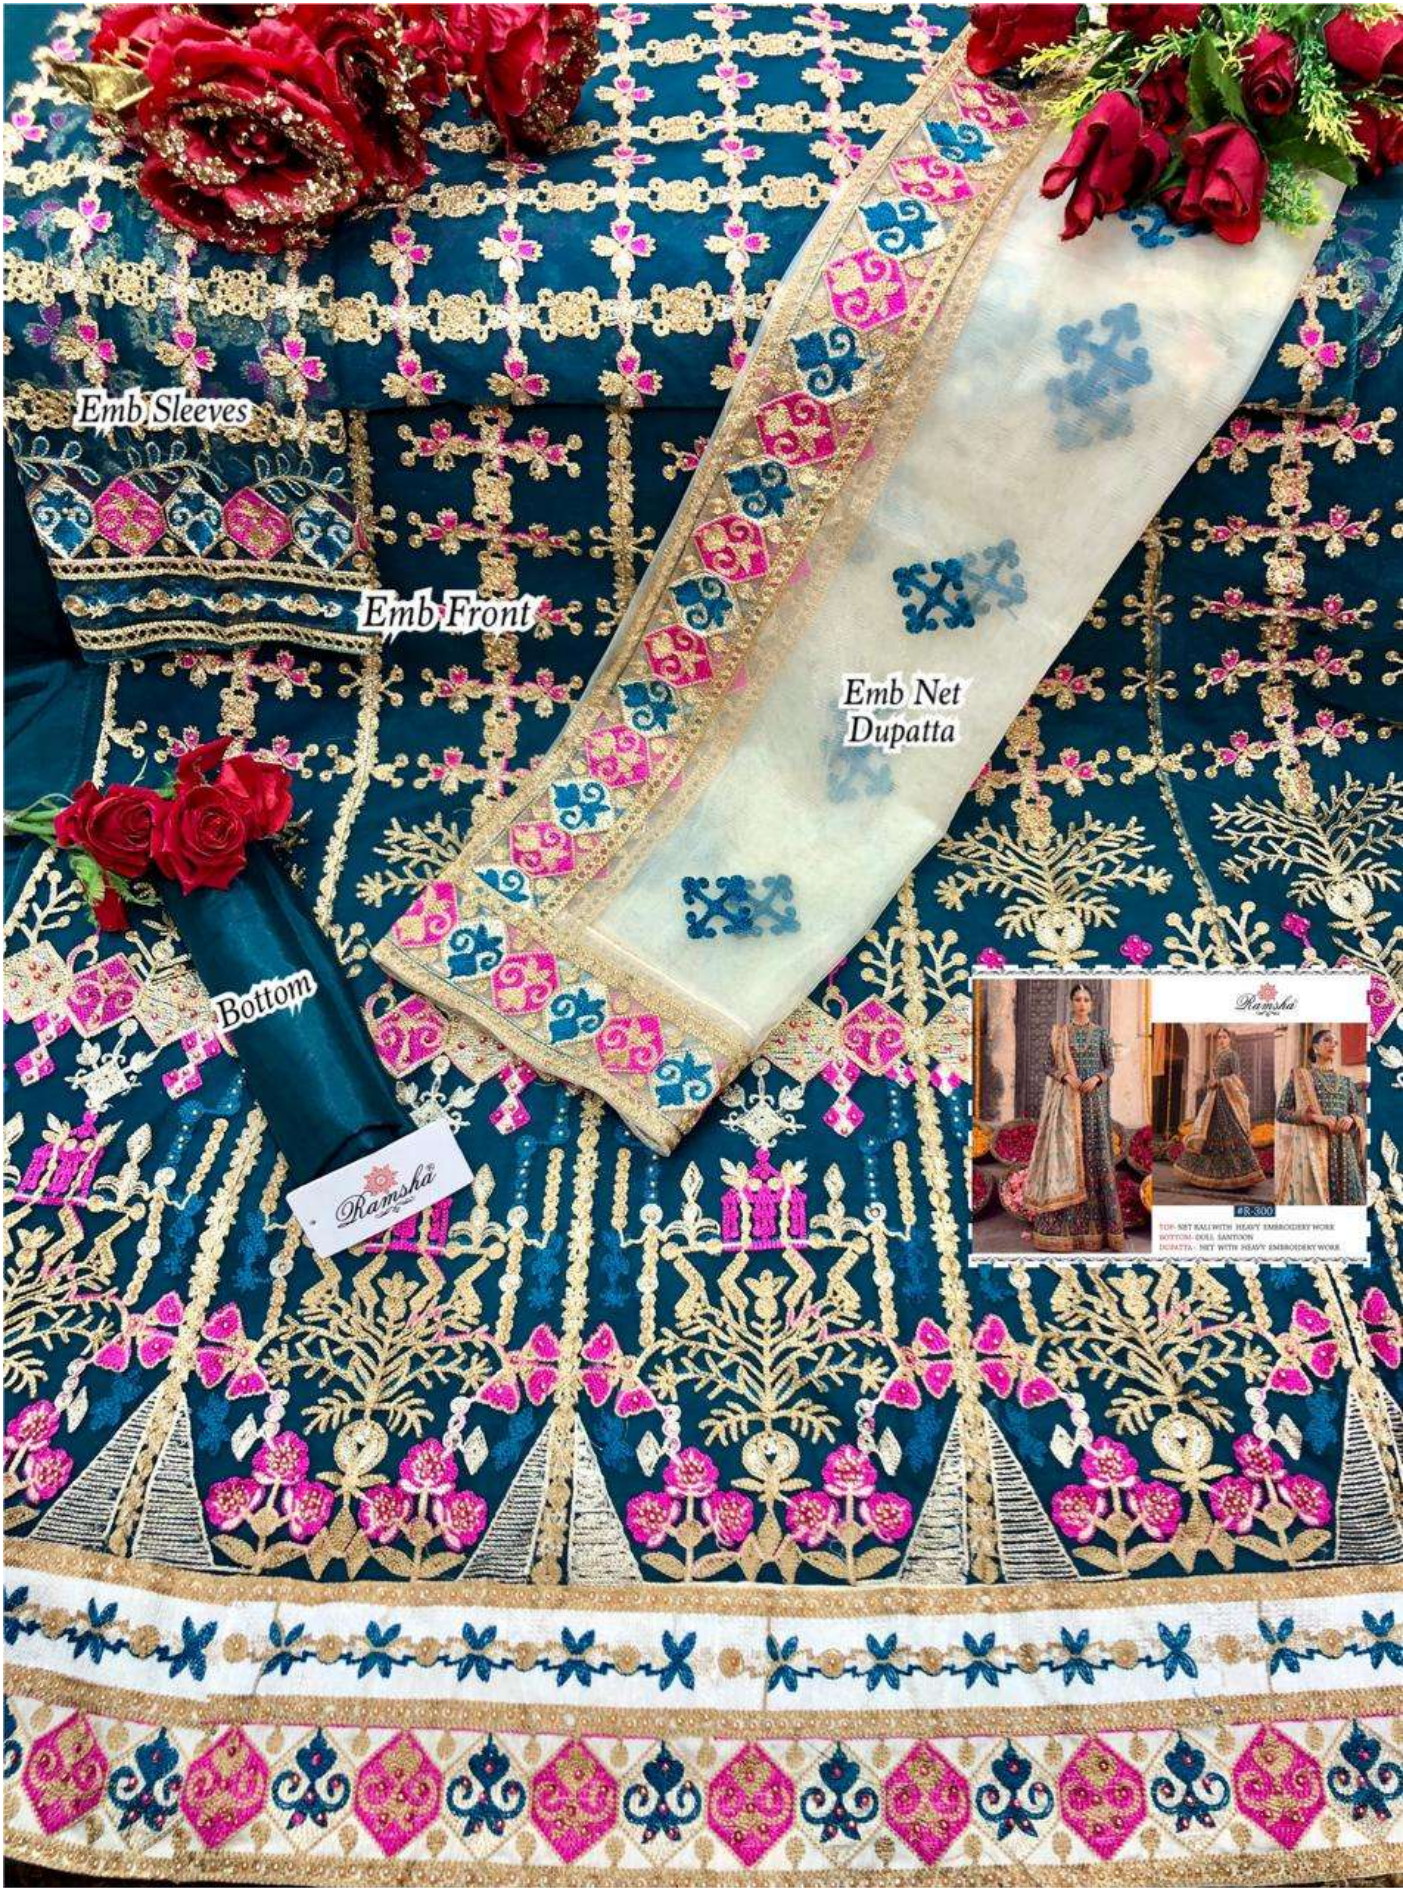

Emb Sleeves

Emb Front

Emb Net
Dupatta

Bottom

Ramsha