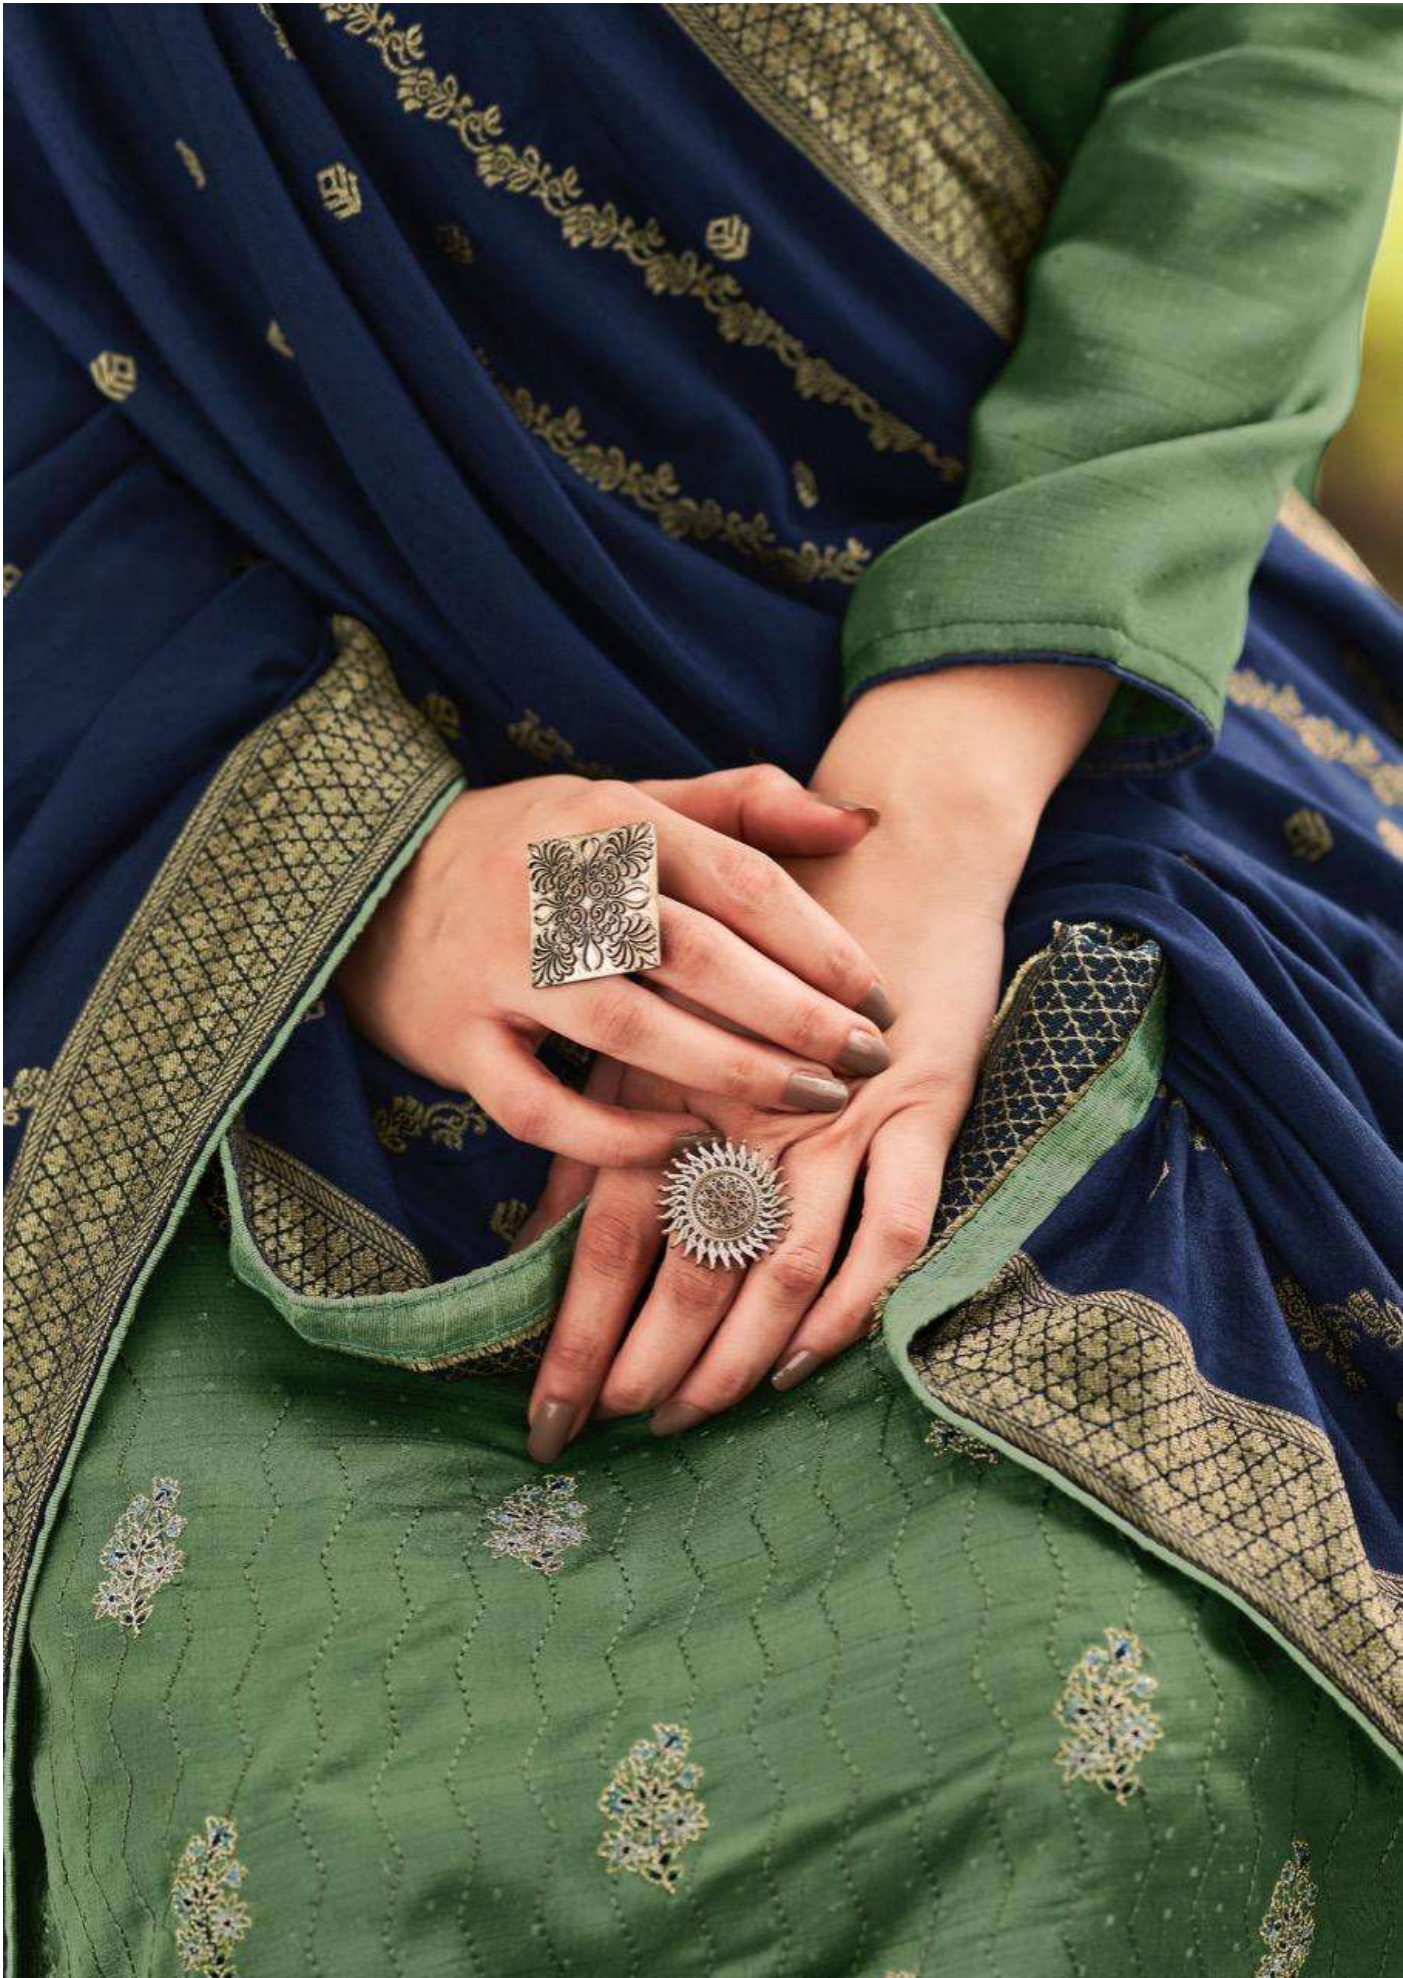

DEEPSY
suits

MONALISA-6

DEEPSY
suits

MONALISA-6

10801

10802

10806

10801

10802

10805

10806

10803

10804

DEEPSY
suits

MONALISA-6

DESIGN NO.	PRICE	
10801	1150/-	:TOP: NAHYA SILK WEAVE WITH

10803

10804

10805