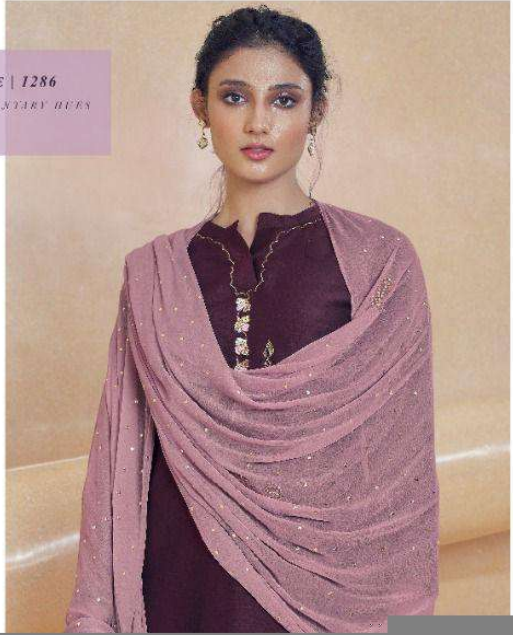

CODE | 1286
COMPLIMENTARY HUTS