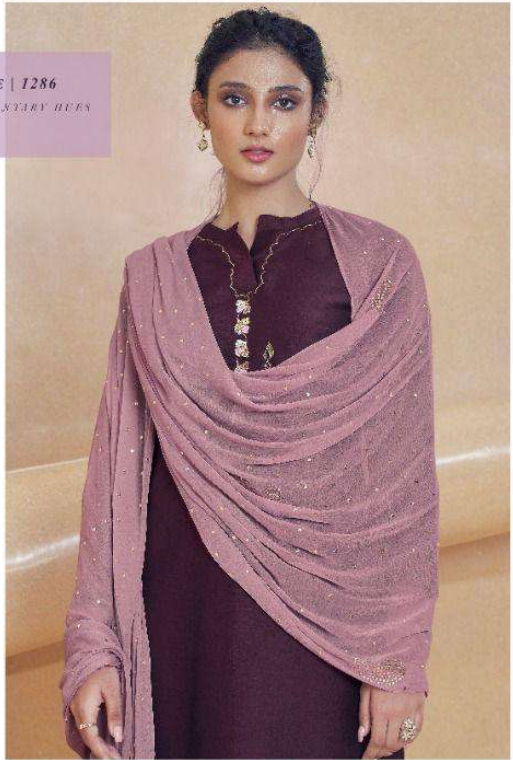

CODE | 1286
COMPLIMENTARY HUTS