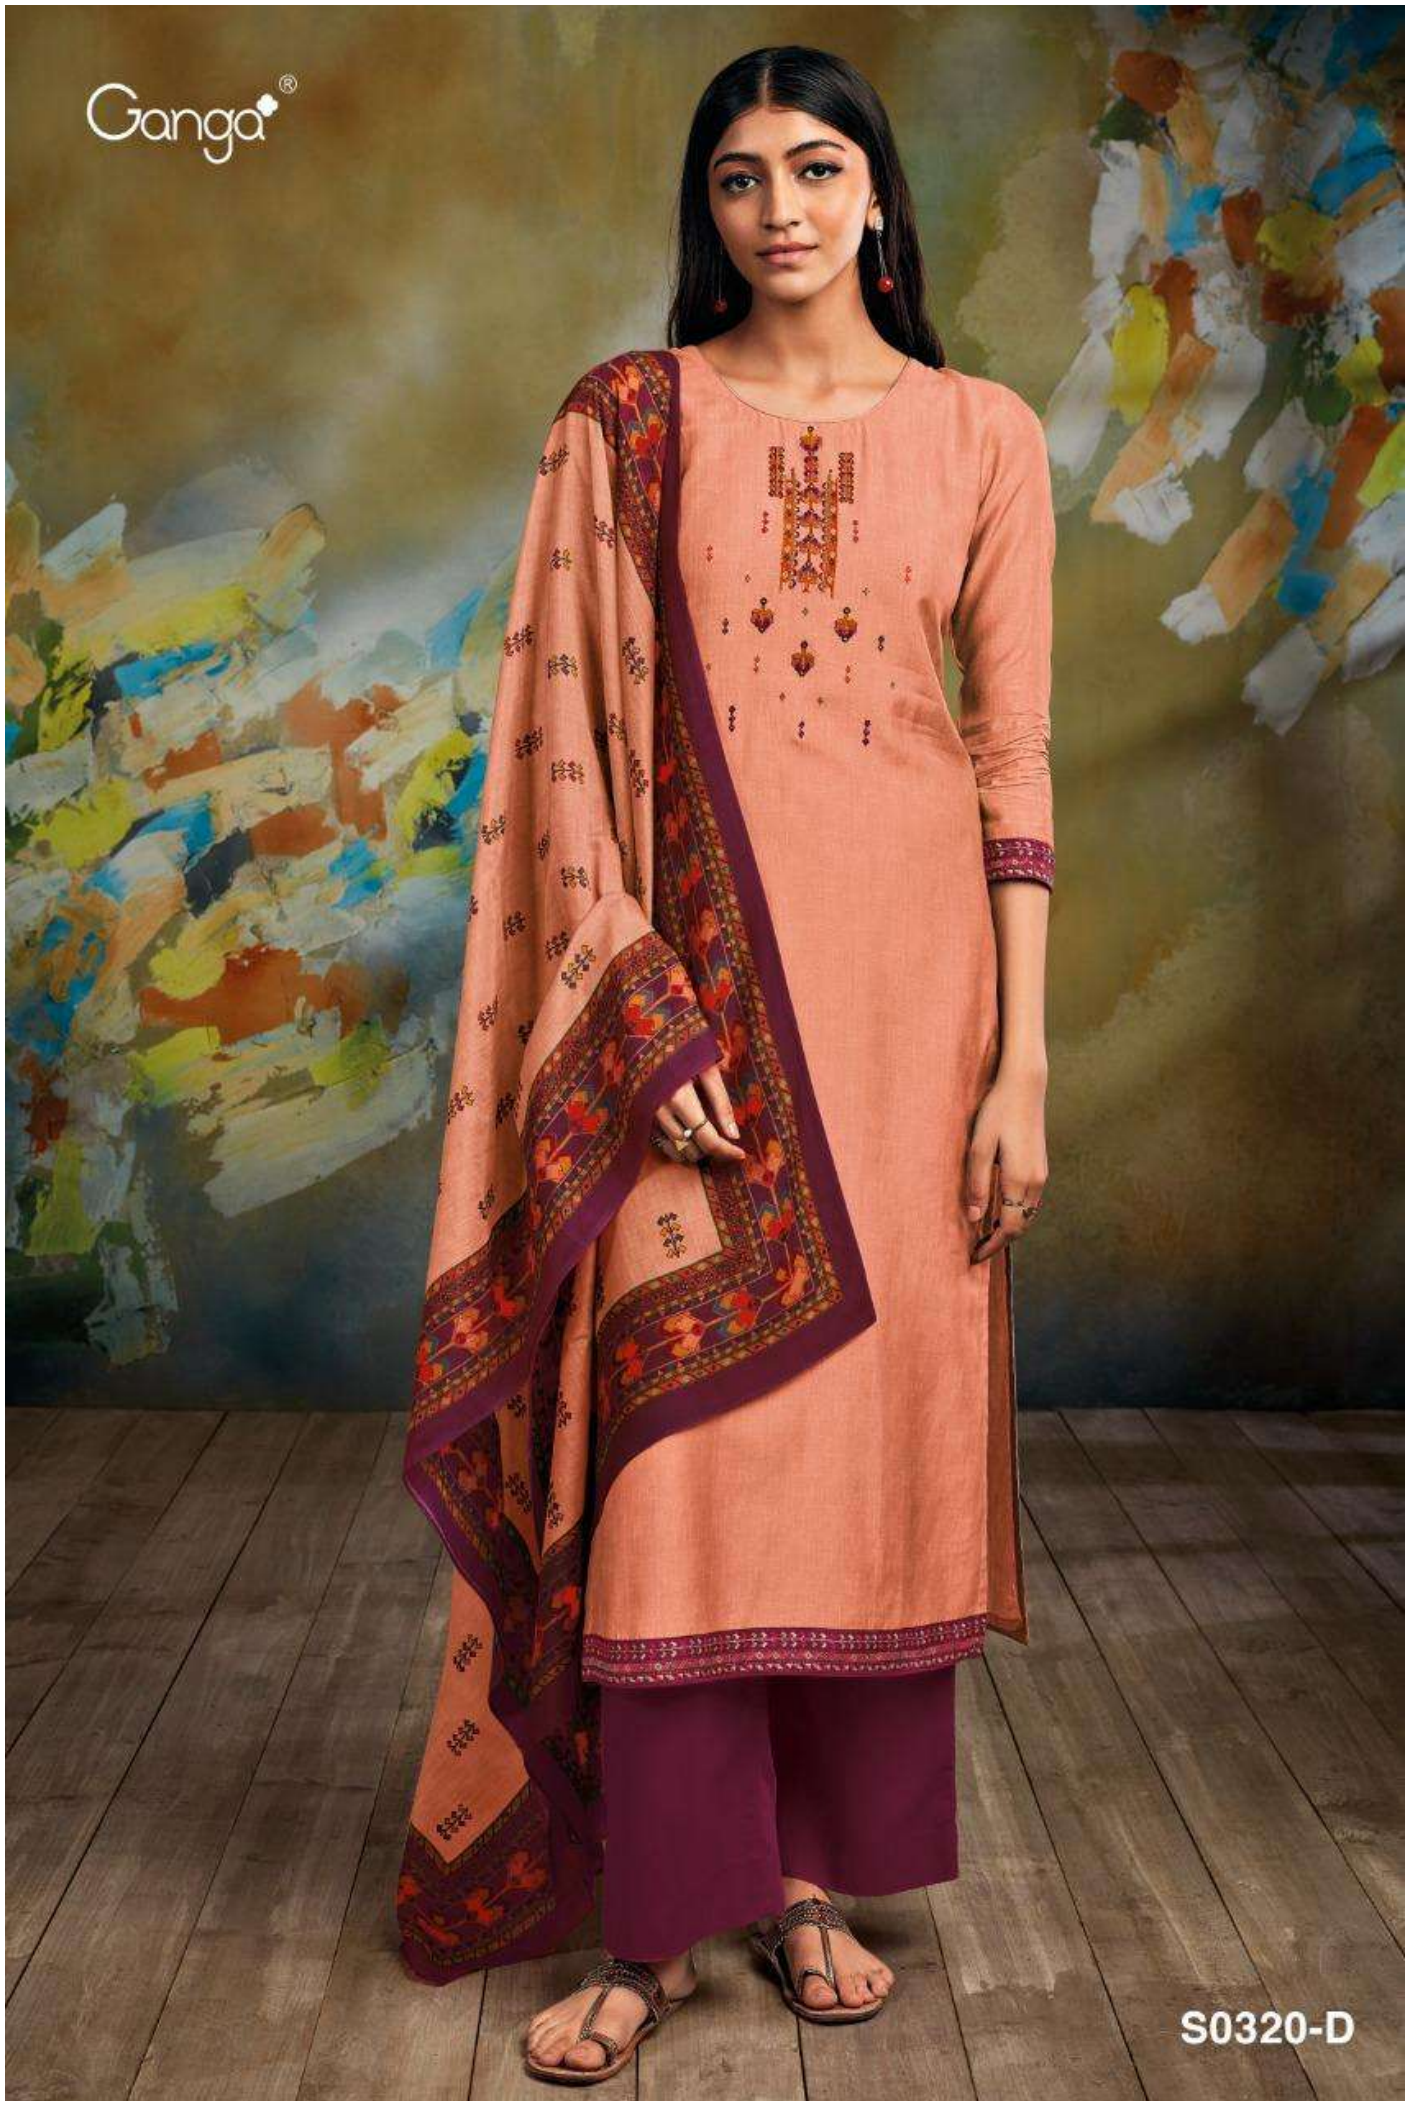

Ganga®

S0320-B

Ganga®

D.NO.S0320  
GREETHA

Ganga®

S0320-B

Ganga®

S0320-C

Ganga®

S0320-A

Ganga®

S0320-D

PRODUCT NAME	<b>GREETHA</b>
D.NO.	S0320
DESCRIPTION	<b>TOP</b> PURE BEMBERG SILK PRINTED WITH EMBROIDERY  <b>BOTTOM</b> SILKY SATIN SOLID  <b>DUPATTA</b> PURE BEMBERG LAWN PRINTED
PRICE	<b>1645/- EACH+GST(EXTRA)</b>