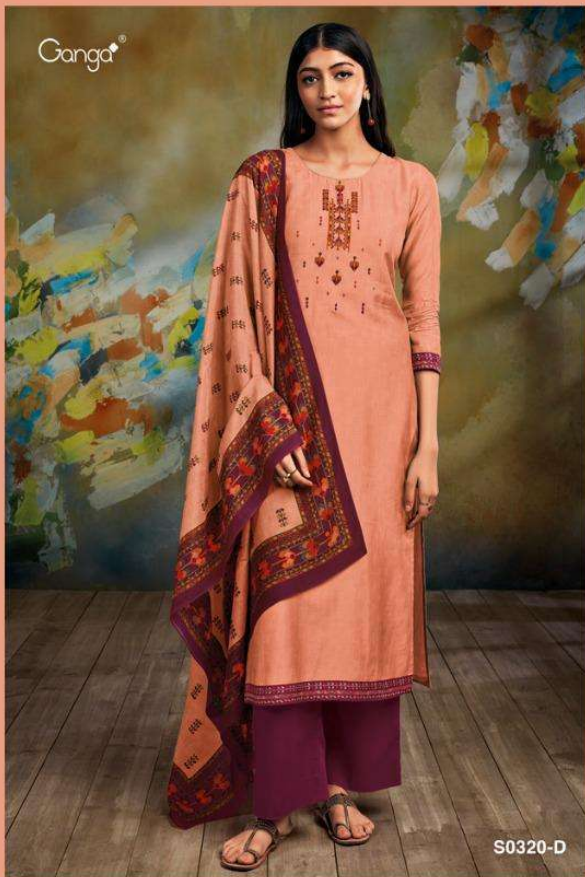

Ganga®

S0320-B

Ganga®

D.NO.S0320  
GREETHA

Ganga®

S0320-B

Ganga®

S0320-C

Ganga®

S0320-A

Ganga®

S0320-D

PRODUCT NAME	<b>GREETHA</b>
D.NO.	S0320
DESCRIPTION	<b>TOP</b> PURE BEMBERG SILK PRINTED WITH EMBROIDERY  <b>BOTTOM</b> SILKY SATIN SOLID  <b>DUPATTA</b> PURE BEMBERG LAWN PRINTED
PRICE	<b>1645/- EACH+GST(EXTRA)</b>