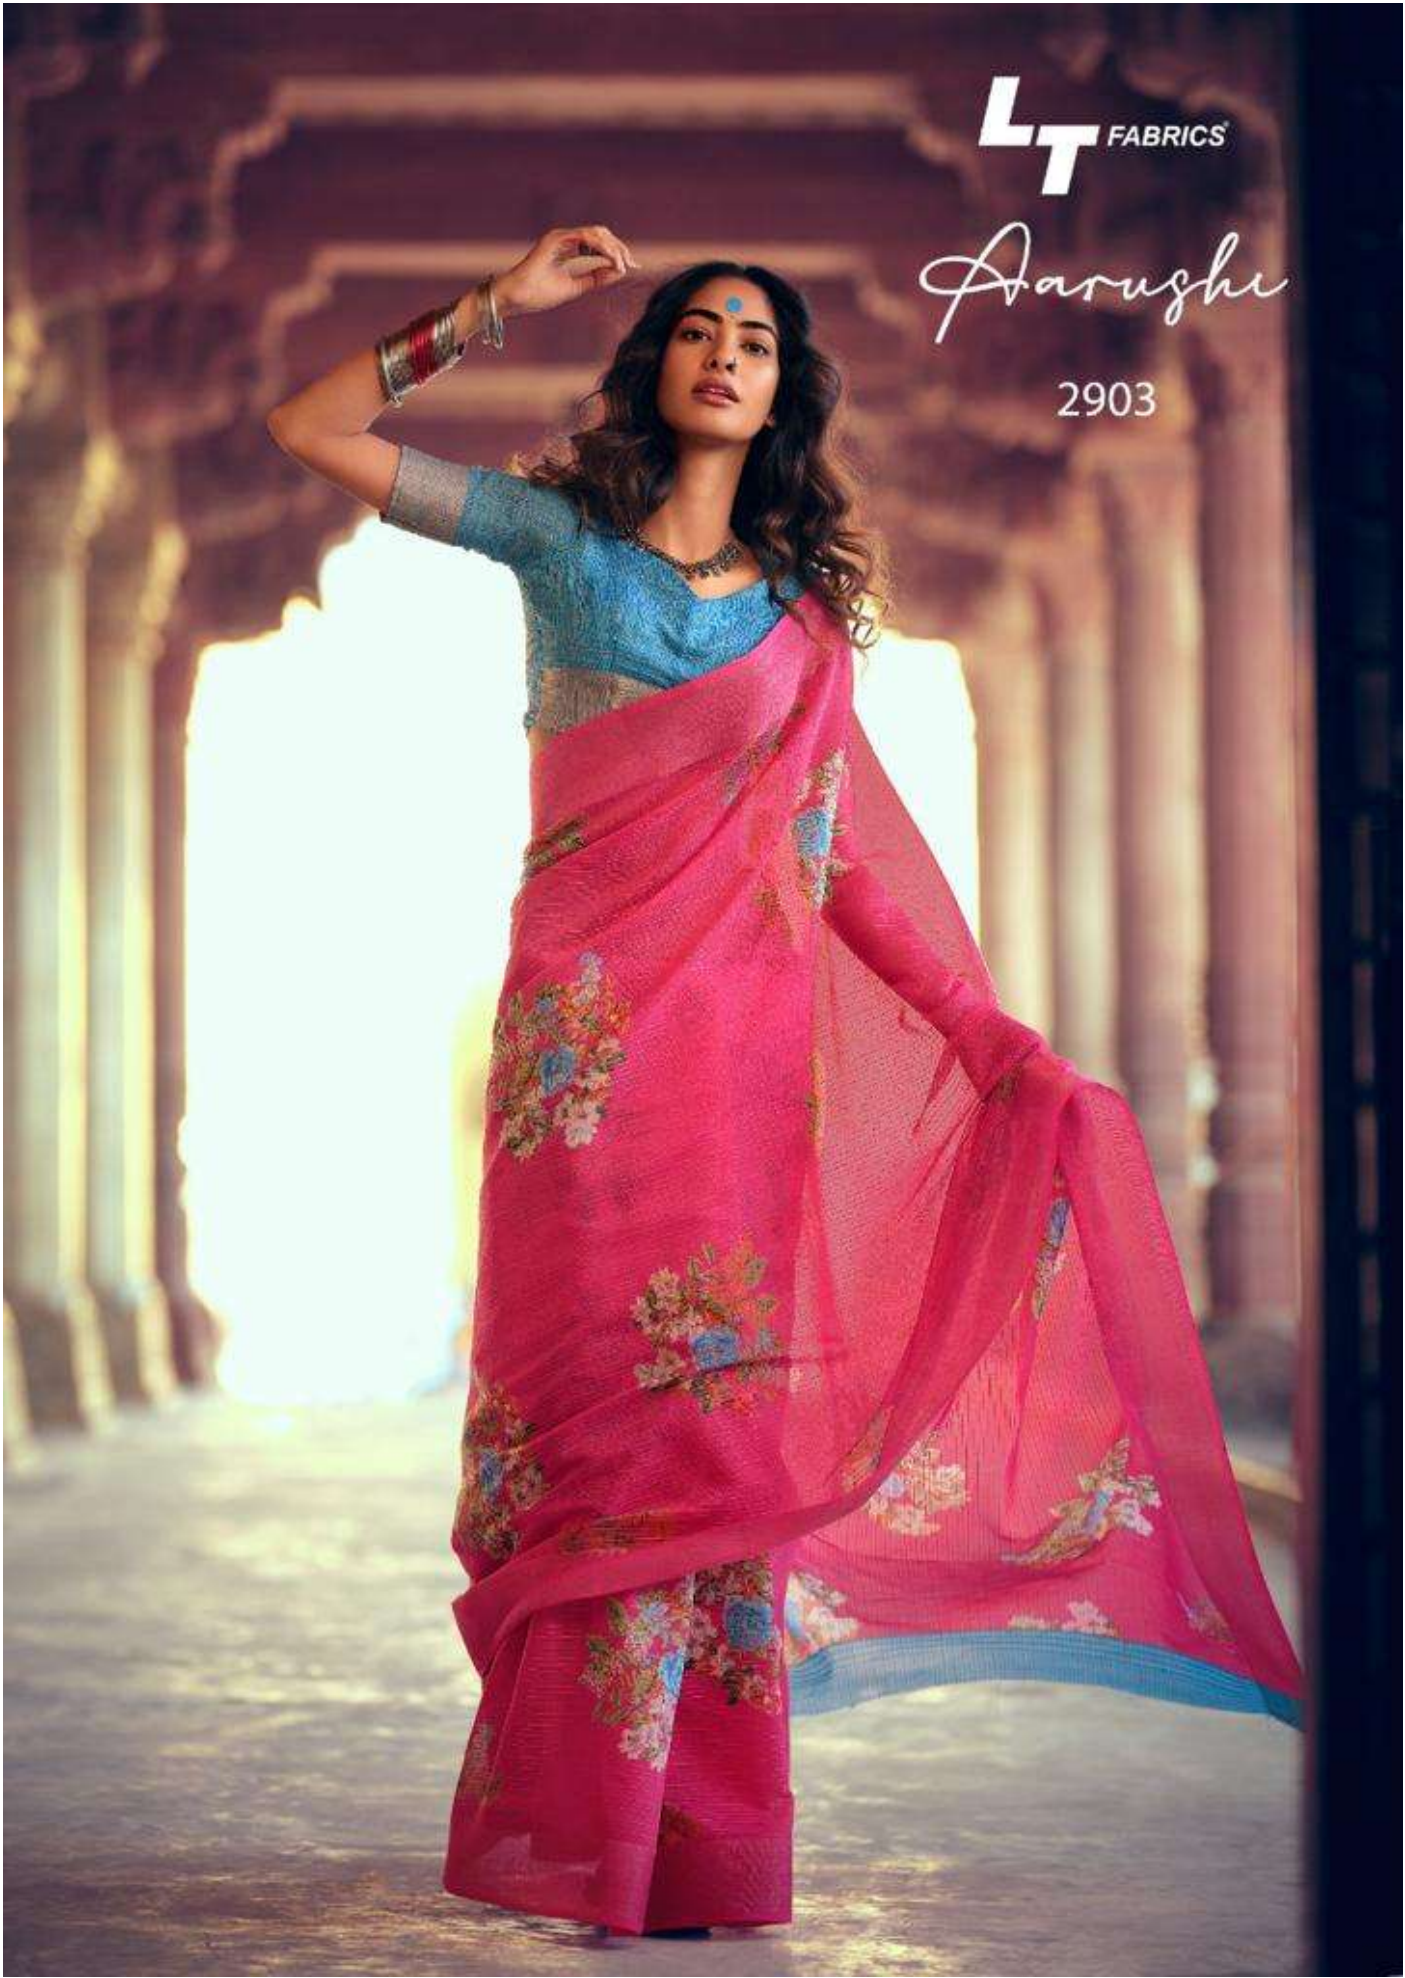

LT FABRICS

Aarushi

2903