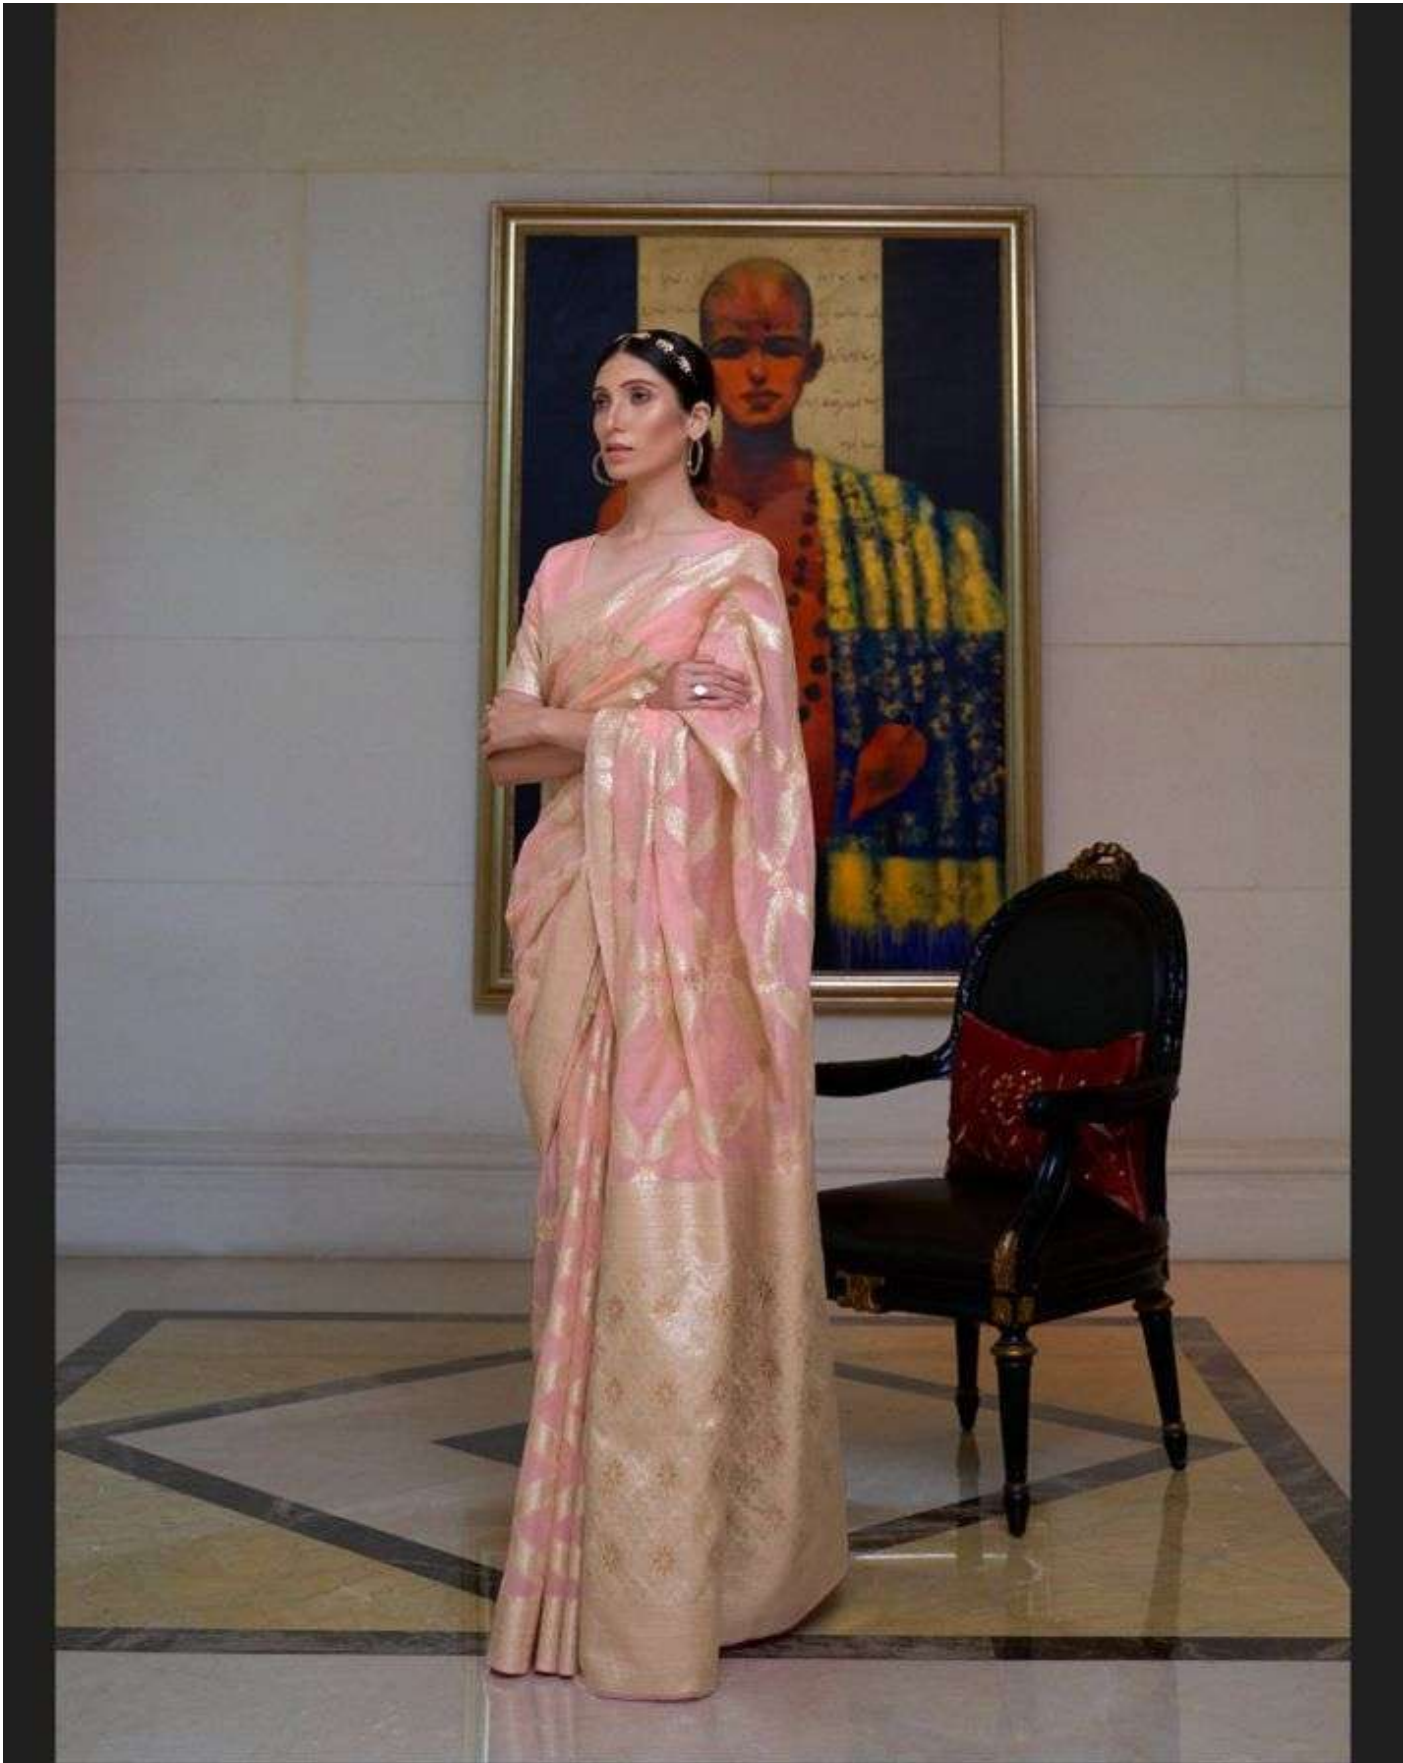

RAJTEX
Handloom
192001 | Lucknow | 201001

KAMIKSHA SILK
MODAL HANDLOOM WEAVING 192001

RAJTEX
Handloom
192001 | Lucknow | 280001

KAMIKSHA SILK
MODAL HANDLOOM WEAVING 192001