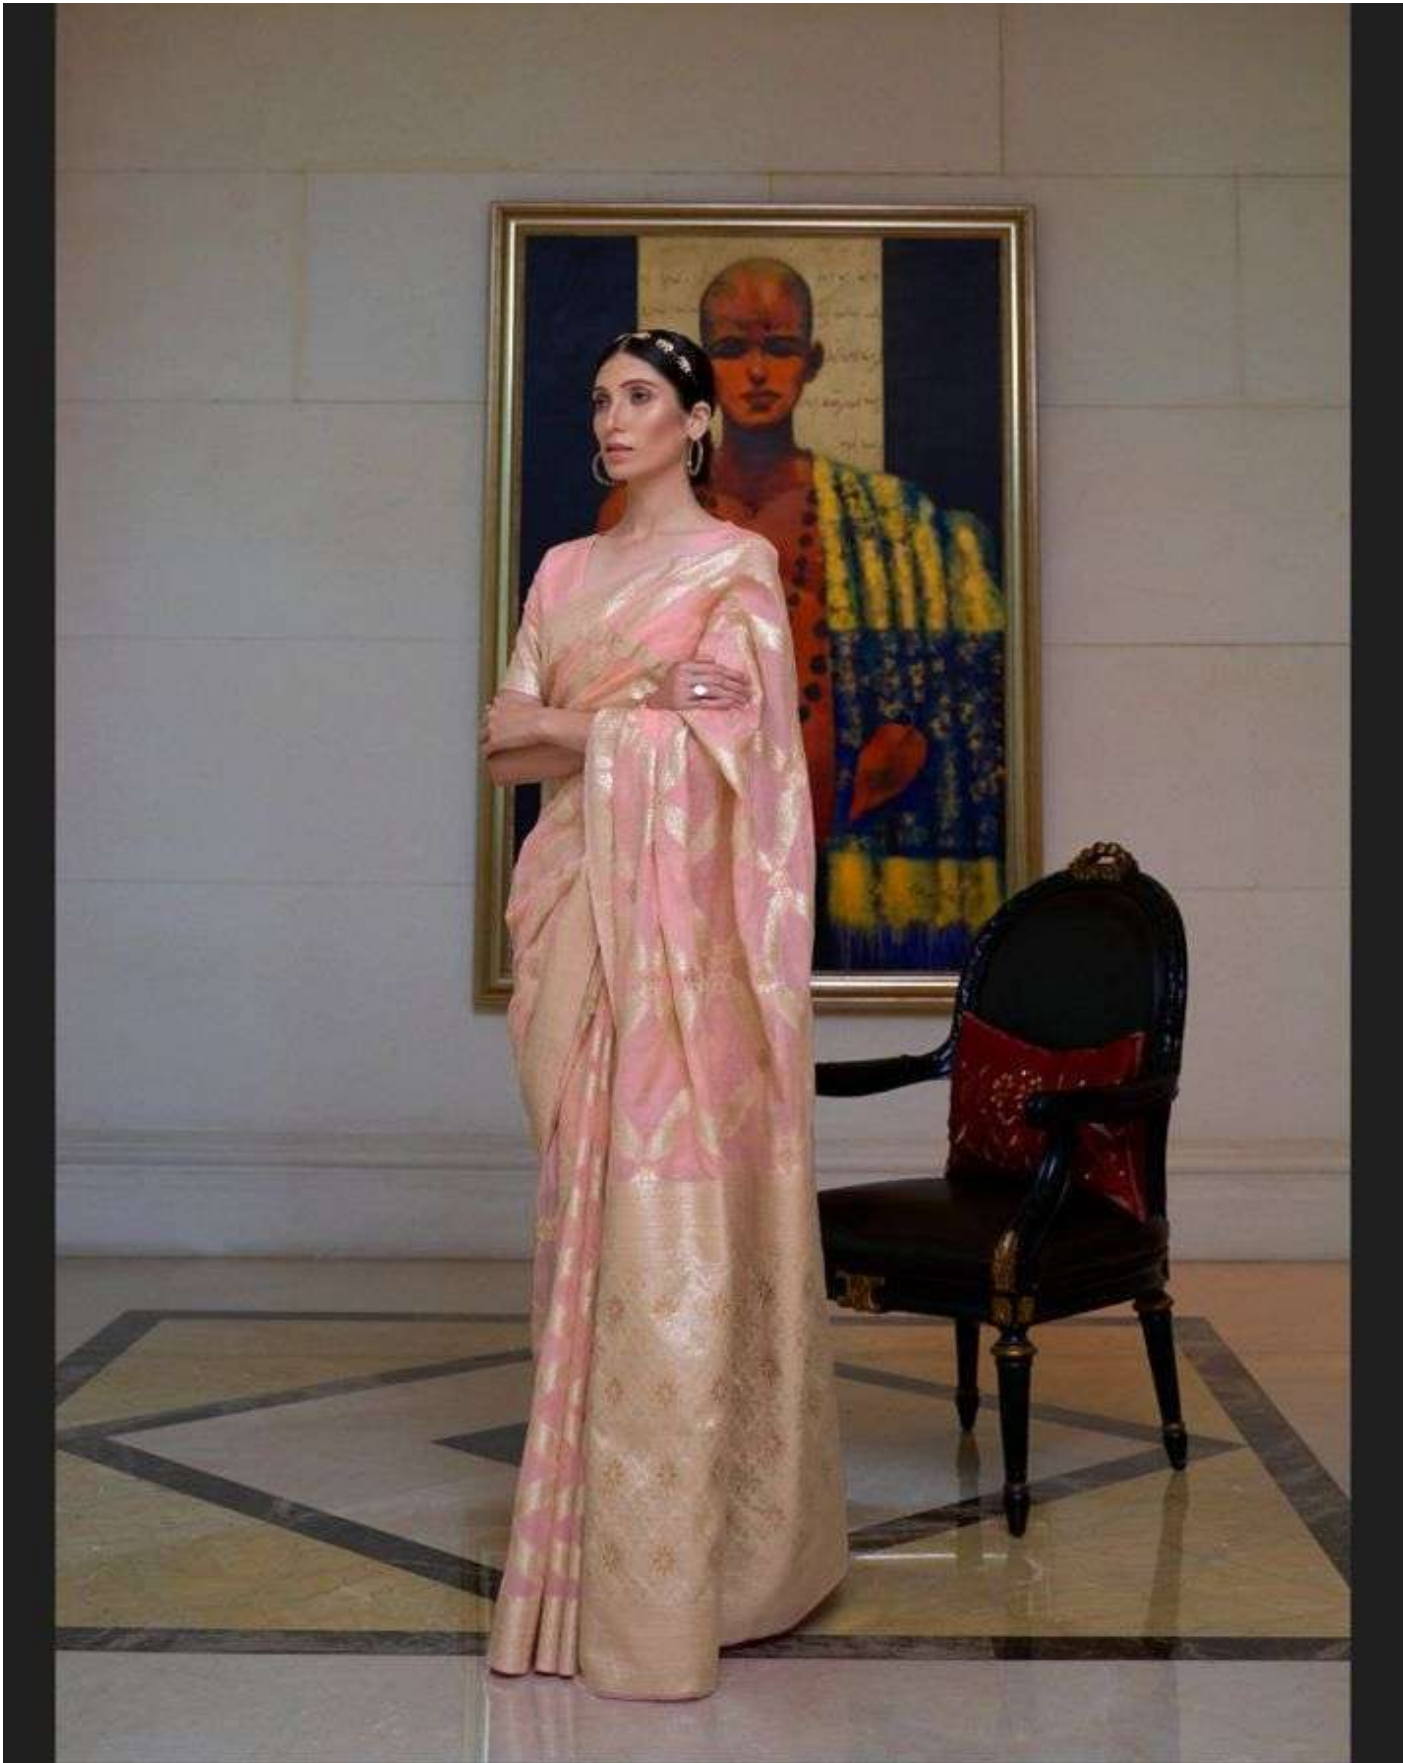

RAJTEX
Handloom
192001 | Lucknow | 91 522 222 222

KAMIKSHA SILK
MODAL HANDLOOM WEAVING 192001

RAJTEX
Handloom
192001 | Lucknow | 91 522 222 222

KAMIKSHA SILK
MODAL HANDLOOM WEAVING 192001