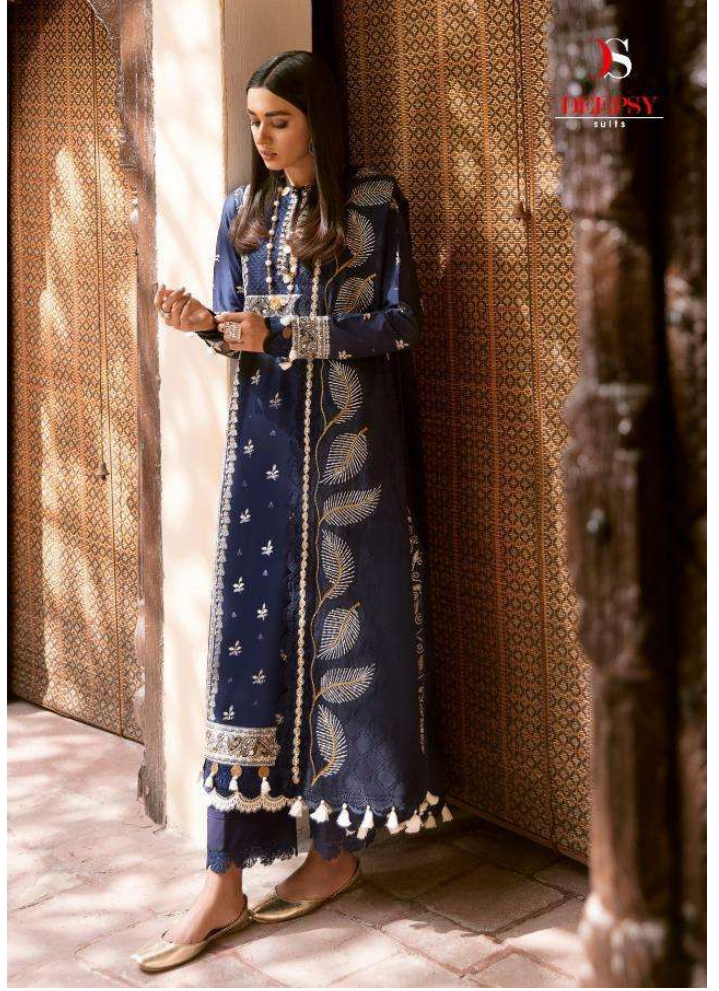

DEEPSY
suits

ZAHA *Festive*

DESIGN NO.-1091

S
DESIGN
SUITS

DESIGN NO.-1092

DS
DEEPSY
SUITS

DESIGN NO--1094

DS
DEEPSY
SUIT

DESIGN NO.-1095

DS
DEEPSY
suits

DESIGN NO.-1076

ZAHA *Festive*

DESIGN NO.-1091

DESIGN NO.-1092

DESIGN NO.-1093

DESIGN NO.-1094

DESIGN NO.-1095

DESIGN NO.-1096

DEEPSY
suits

ZAHA *Festive*