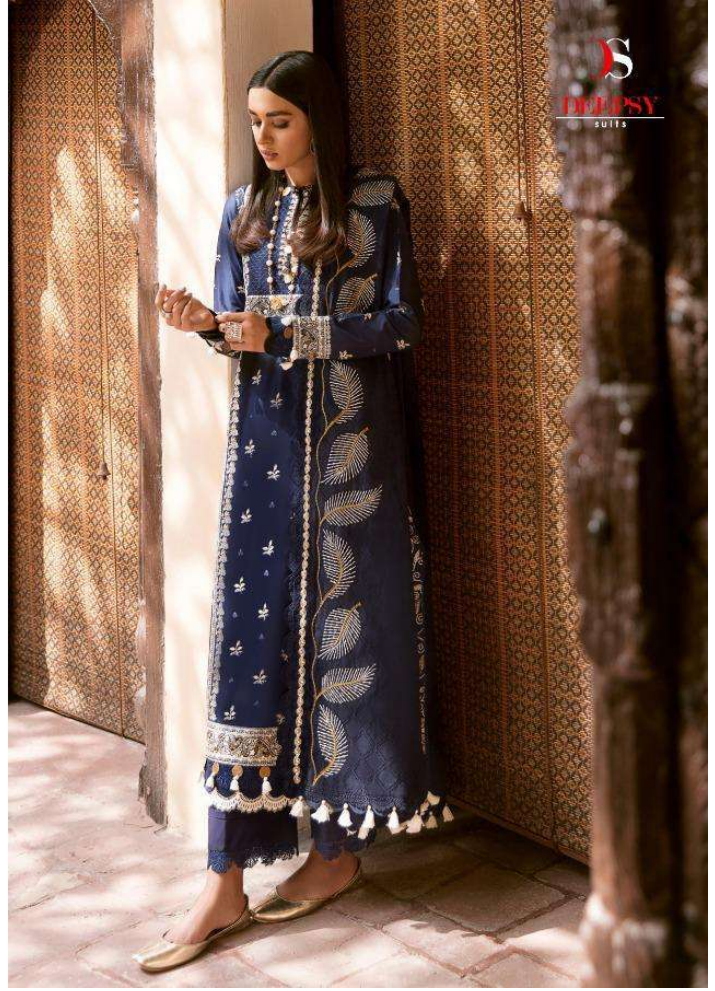

DEEPSY
suits

ZAHA *Festive*

DESIGN NO.-1091

S
DESIGN
SUITS

DESIGN NO.-1092

DS
DEEPSY
SUITS

DESIGN NO--1094

DS
DEEPSY
SUIT

DESIGN NO.-1095

DS
DEEPSY
suits

DESIGN NO.-1076

ZAHA *Festive*

DESIGN NO.-1091

DESIGN NO.-1092

DESIGN NO.-1093

DESIGN NO.-1094

DESIGN NO.-1095

DESIGN NO.-1096

DEEPSY
suits

ZAHA *Festive*