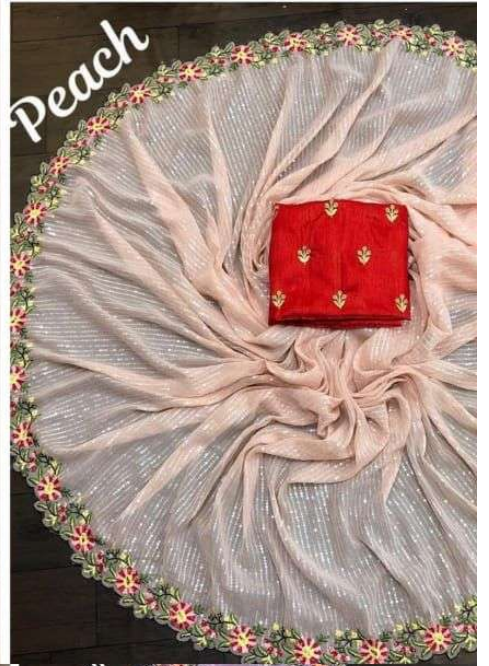

White

Yellow

Grey

Peach

Baby pink

Black

Pure georgette saree with
sequance & thread work

Sky

White

Peach

Grey

Black

Pure georgette saree with
sequance & thread work

Baby pu

Sky

Yellow

White