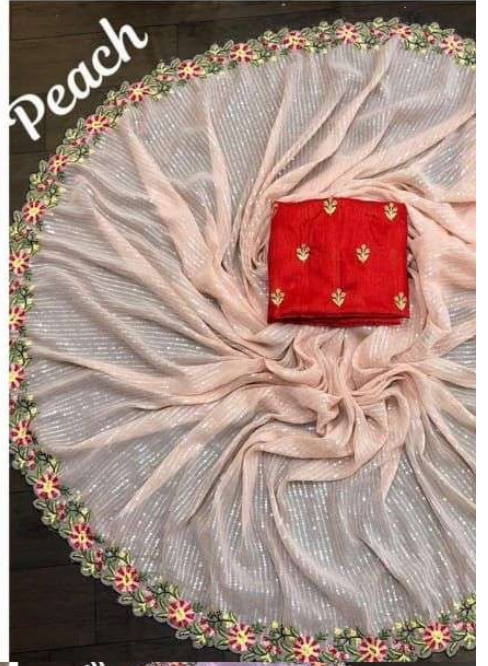

White

Yellow

Grey

Peach

Baby pink

Black

Pure georgette saree with
sequance & thread work

Sky

White

Peach

Grey

Black

Pure georgette saree with
sequance & thread work

Baby pu

Sky

Yellow

White