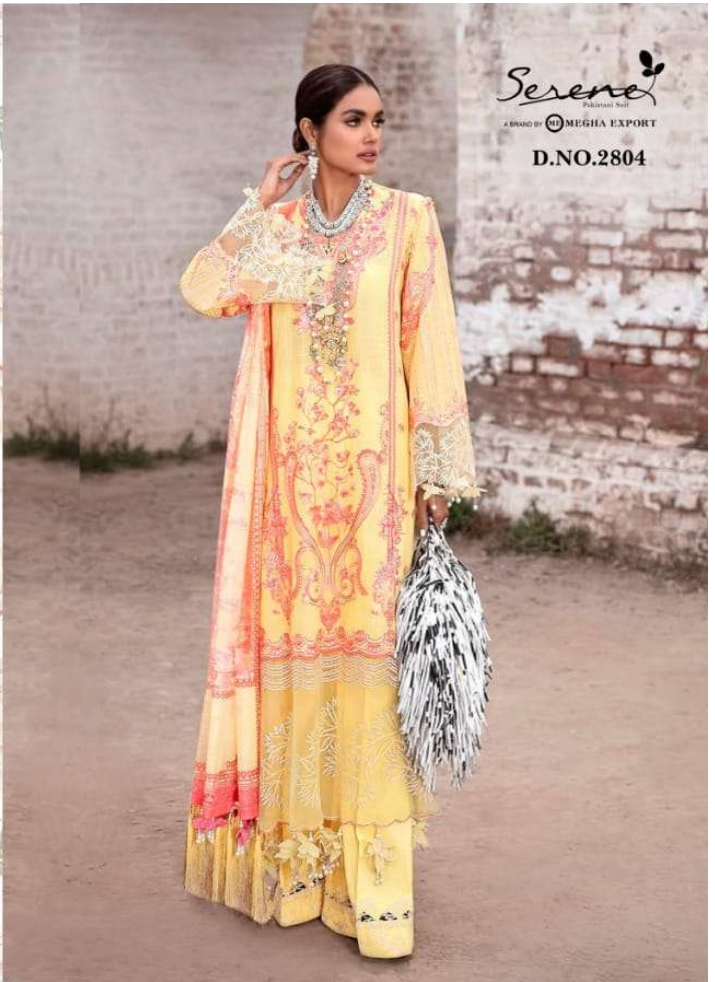

*Serene*  
ELEGANT SUIT  
A BRAND BY MUMMAGHA EXPORT

SANA SAFINAZ

*Serene*  
ELEGANCE  
A BRAND BY MUMMAGHA EXPORT

SANA SAFINAZ

TOP - LAWN CAMBRIC COTTON WITH HEAVY EMBROIDERY WORK  
BOTTOM - SEMI LAWN COTTON  
DUPATTA - COOL CHIFFON WITH DIGITAL PRINT

*Serene*  
Pakistani Style  
A BRAND BY MEGHA EXPORT  
D.NO.2804

SANA SAFINAZ

Serene  
Pakistani Fashion  
ASSOCIATED BY MEGHA EXPORT

Serene  
Pakistani Fashion  
ASSOCIATED BY MEGHA EXPORT

SANA SAFINAZ

*Serene*  
Pakistani Suits  
A BRAND BY MEGHA EXPORT  
D.NO.2803

TOP - LAWN CAMBRIC COTTON WITH HEAVY EMBROIDERY WORK  
BOTTOM - SEMI LAWN COTTON  
DUPATTA - COOL CHIFFON WITH DIGITAL PRINT

*Serene*  
Pakistani Suit  
A BRAND BY MEGHA EXPORT  
D.NO.2802

TOP - LAWN CAMBRIC COTTON WITH HEAVY EMBROIDERY WORK  
BOTTOM - SEMI LAWN COTTON  
DUPATTA - NAZMEEN WITH EMBROIDERY WORK