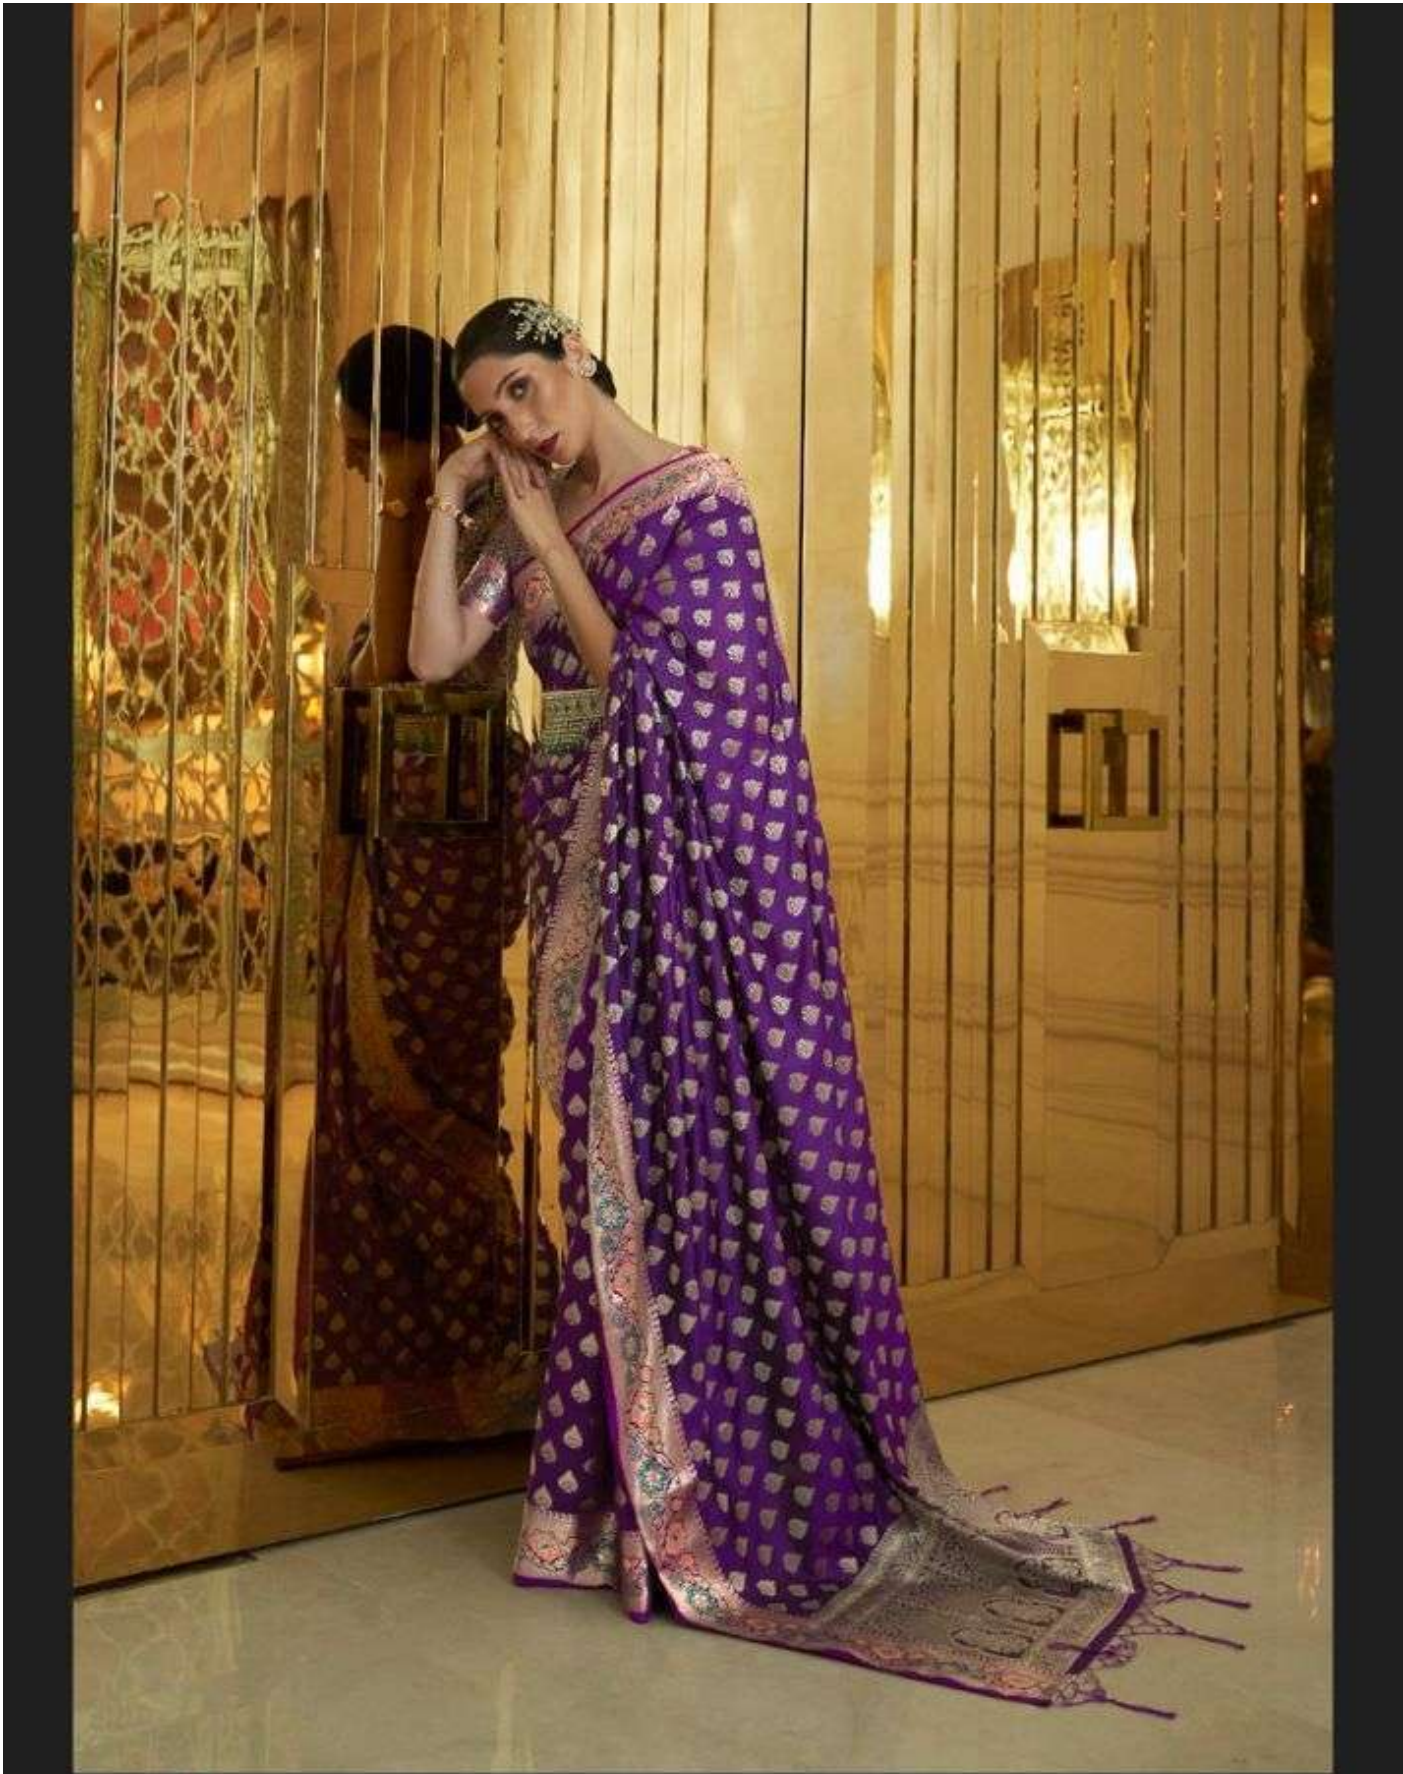

RAJTEX
Handloom
fine sarees | labangas | 28 sarees

KOINA SILK
HANDLOOM NYLON TWO TONE SILK 190002

RAJTEX
Handloom
fine sarees | labangas | 20 sarees

KOINA SILK
HANDLOOM NYLON TWO TONE SILK 190002