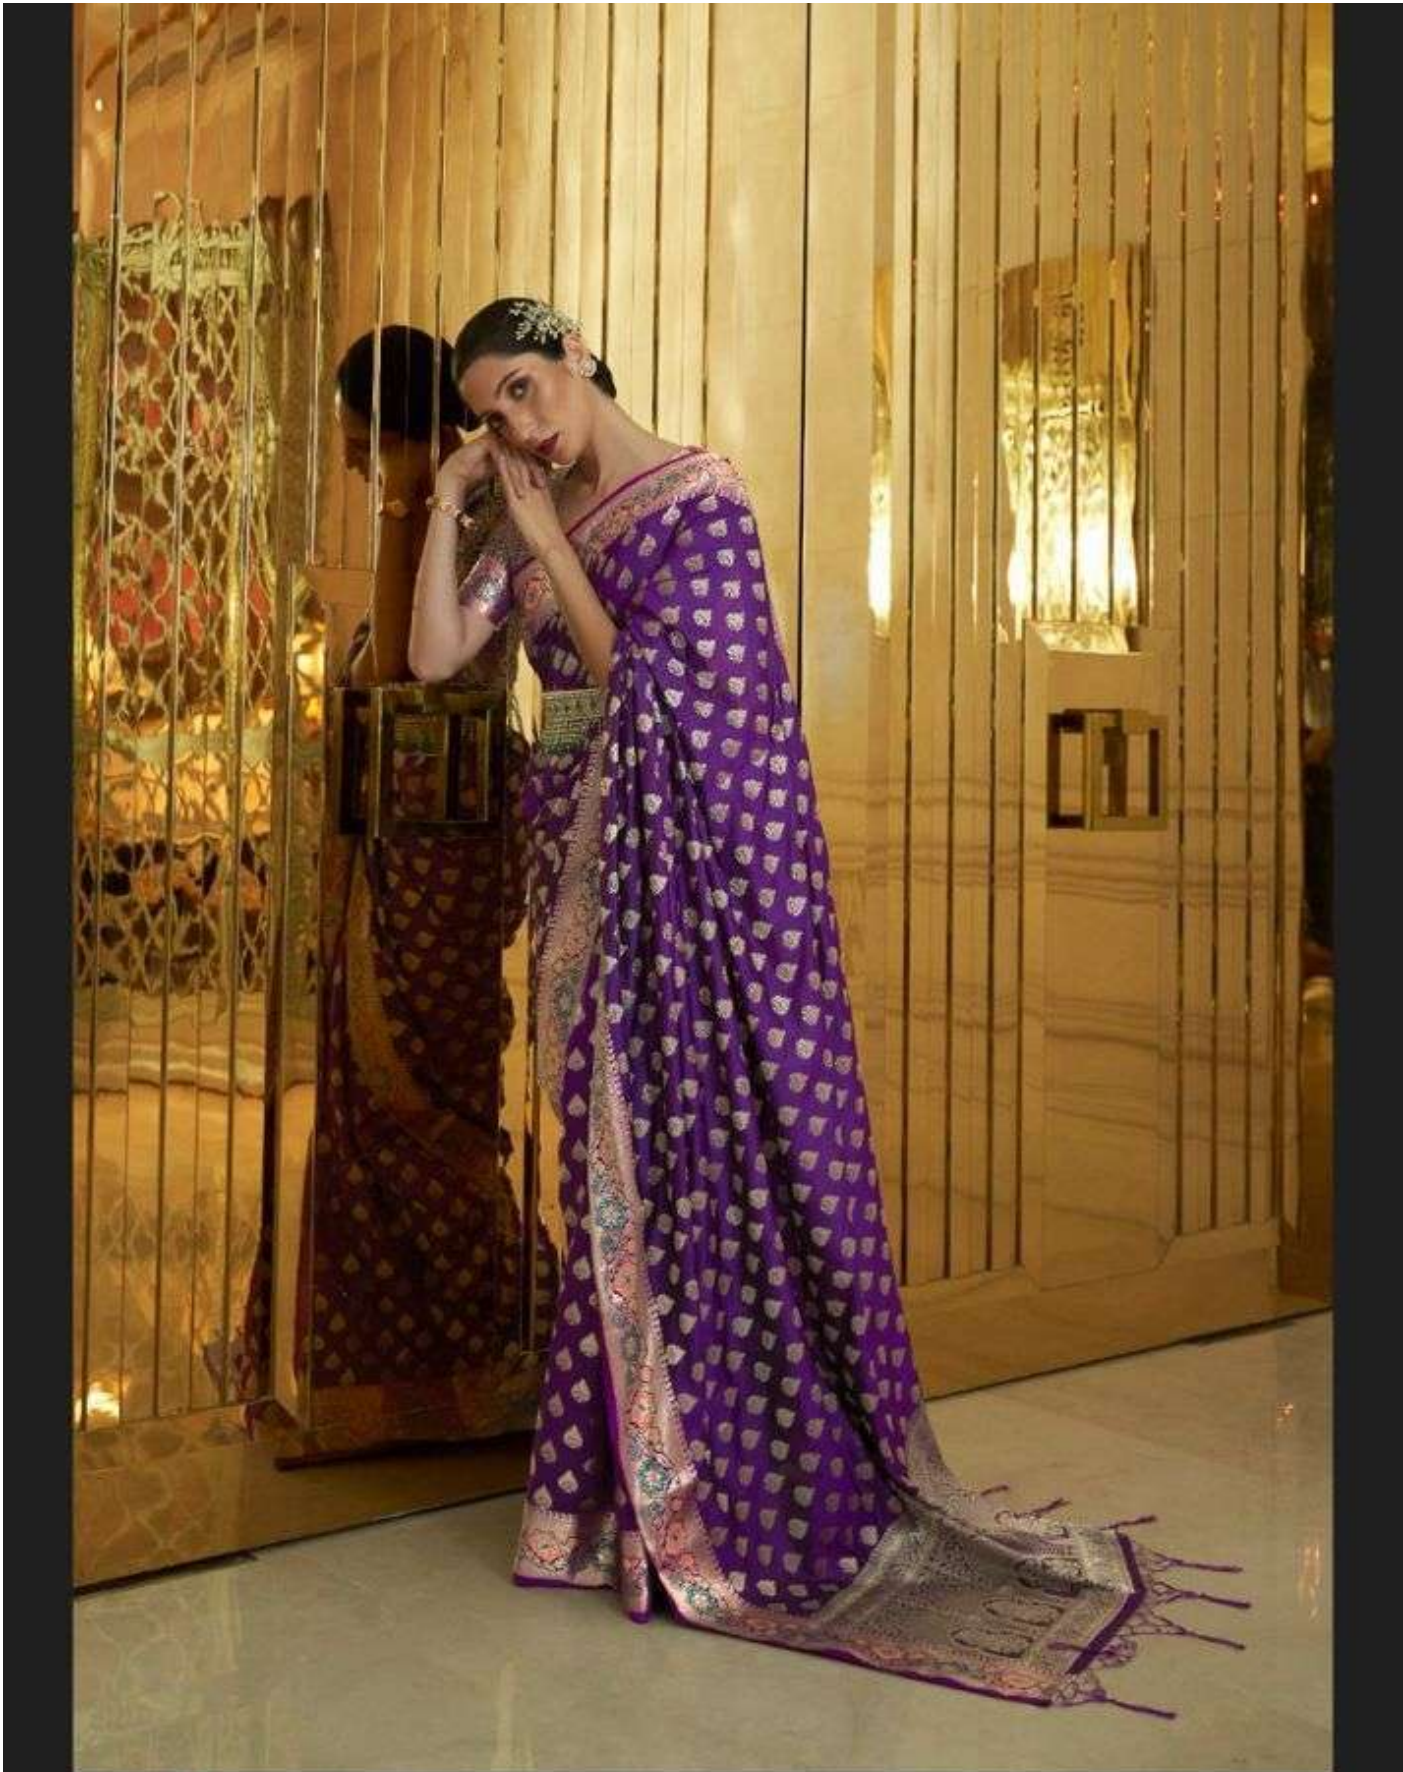

RAJTEX
Handloom
fine sarees | labrangas | 28 sarees

KOINA SILK
HANDLOOM NYLON TWO TONE SILK 190002

RAJTEX
Handloom
fine sarees | labangas | 20 sarees

KOINA SILK
HANDLOOM NYLON TWO TONE SILK 190002