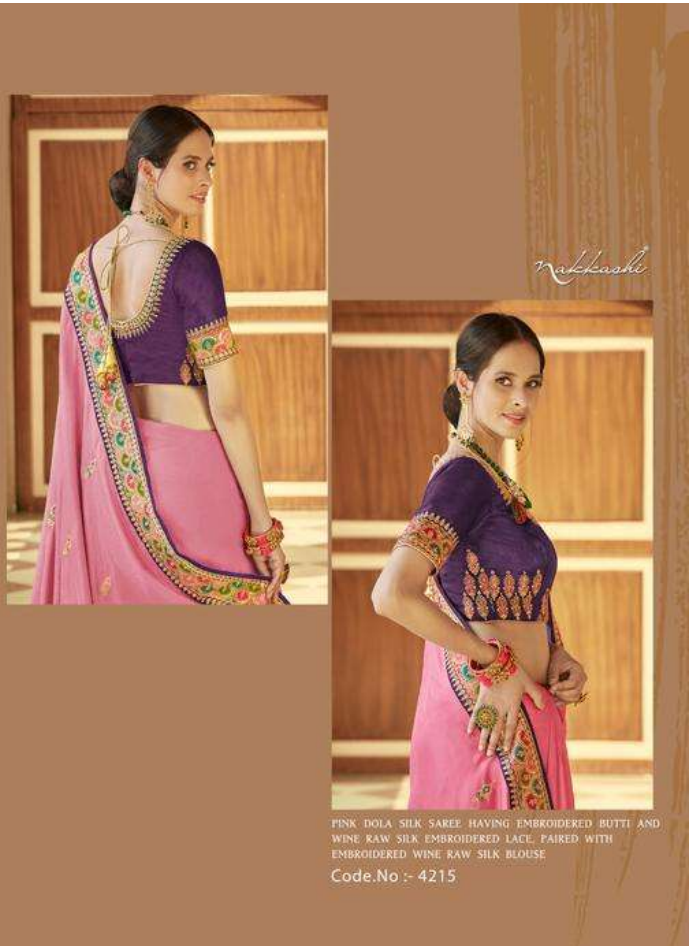

Code.No :- 4215