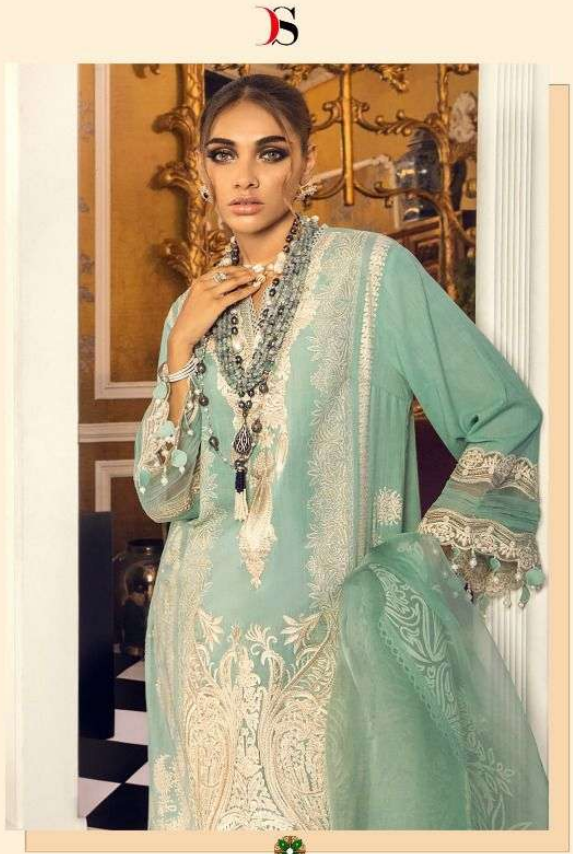

DEEPSY
 SUITS
SANA SAFINAZ

DS

Code\1156

PRESENTING TO YOU OUR NEW CATALOGUE

SANA SAFINAZ

MUZLIN PREMIUM

DESIGN NO	DESCRIPTION	RATE
1151	TOP : PURE COTTON WITH EMBROIDERY BOTTOM : COTTON PRINT DUPATTA : NET WITH EMBROIDERY	999
1152	TOP : NET WITH EMBROIDERY BOTTOM : COTTON DUPATTA : COTTON PRINT	999
1153	TOP : NET WITH EMBROIDERY BOTTOM : COTTON DUPATTA : NET WITH EMBROIDERY	999
1154	TOP : NET WITH EMBROIDERY BOTTOM : COTTON DUPATTA : COTTON PRINT	999
1155	TOP : NET WITH EMBROIDERY BOTTOM : COTTON DUPATTA : NET WITH EMBROIDERY	999
1156	TOP : PURE COTTON WITH EMBROIDERY BOTTOM : COTTON PRINT DUPATTA : NET WITH EMBROIDERY	999