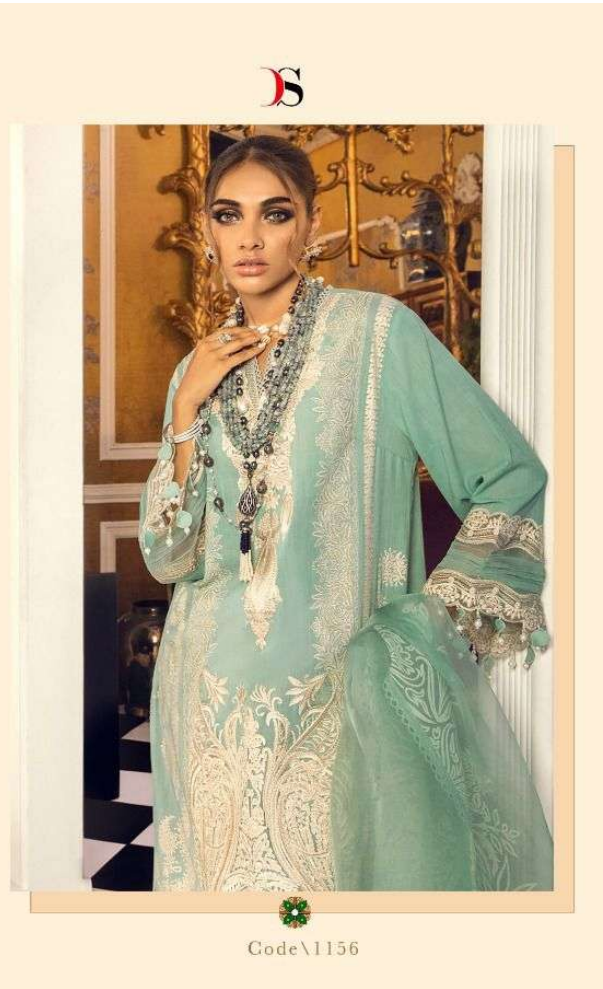

DEEPSY
suits

SANA SAFINAZ
MUZLIN PREMIUM

Code\1151

Code\1152

Code\1155

Code\1156

Code\1153

Code\1154

DEEPSY
 SUITS
SANA SAFINAZ

Code\1156

PRESENTING TO YOU OUR NEW CATALOGUE

SANA SAFINAZ
MUZLIN PREMIUM

DESIGN NO	DESCRIPTION	RATE
1151	TOP : PURE COTTON WITH EMBROIDERY BOTTOM : COTTON PRINT DUPATTA : NET WITH EMBROIDERY	999
1152	TOP : NET WITH EMBROIDERY BOTTOM : COTTON DUPATTA : COTTON PRINT	999
1153	TOP : NET WITH EMBROIDERY BOTTOM : COTTON DUPATTA : NET WITH EMBROIDERY	999
1154	TOP : NET WITH EMBROIDERY BOTTOM : COTTON DUPATTA : COTTON PRINT	999
1155	TOP : NET WITH EMBROIDERY BOTTOM : COTTON DUPATTA : NET WITH EMBROIDERY	999
1156	TOP : PURE COTTON WITH EMBROIDERY BOTTOM : COTTON PRINT DUPATTA : NET WITH EMBROIDERY	999