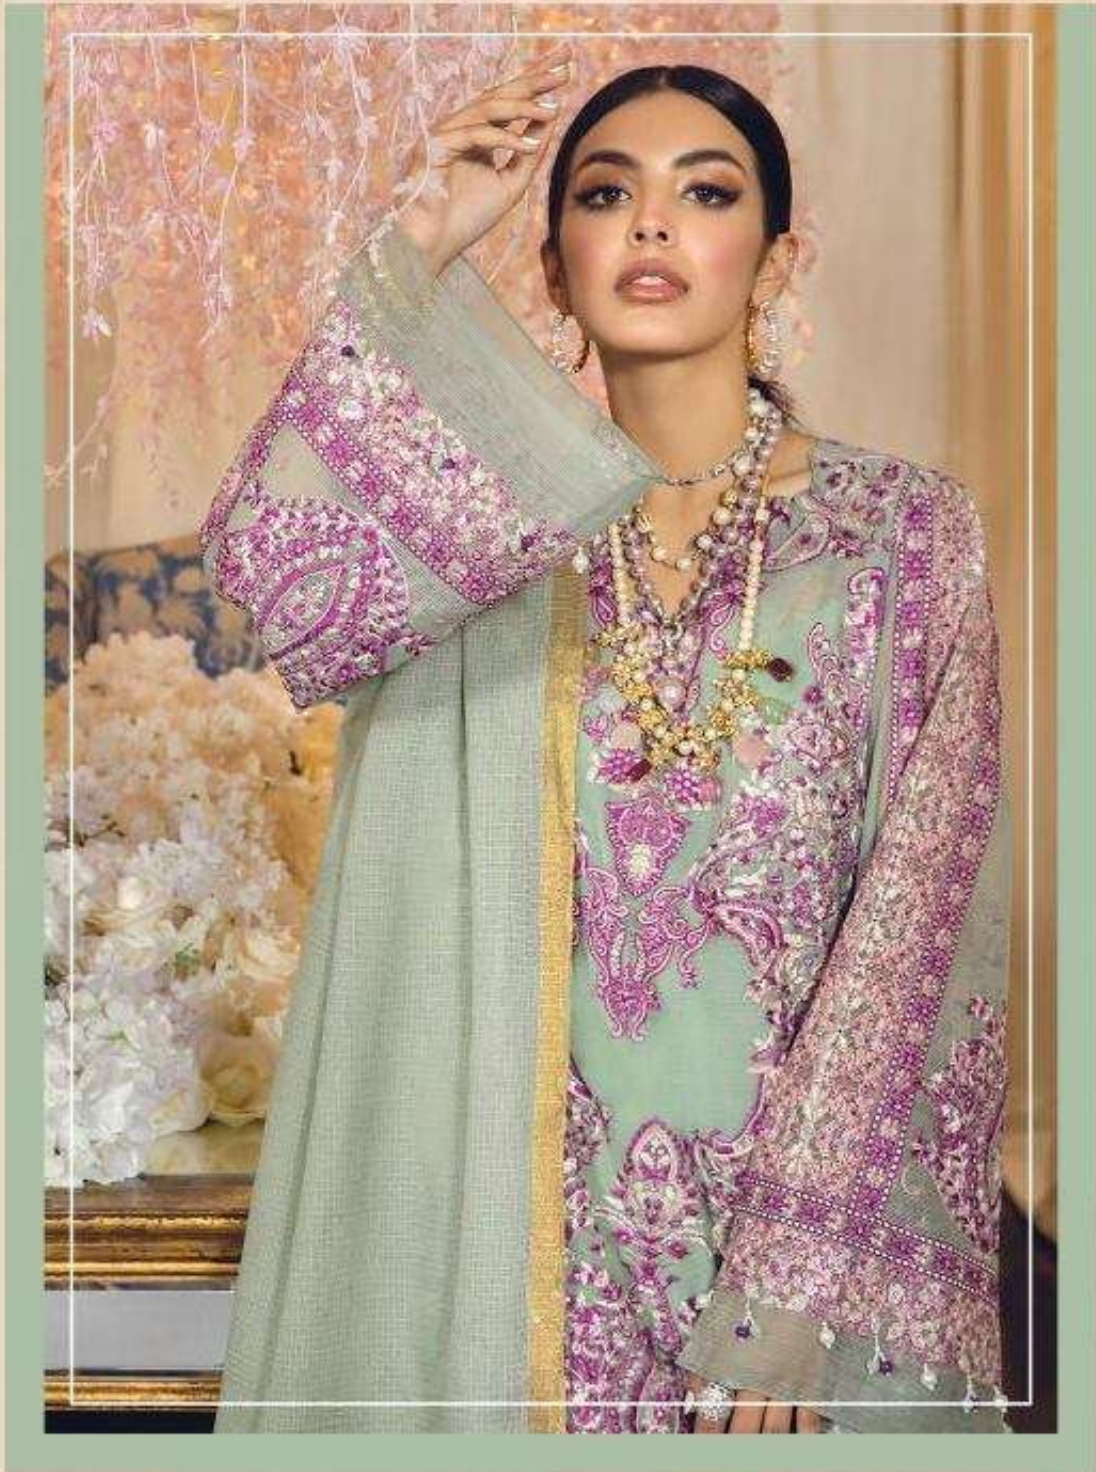

DEEPSY
suits

SANA SAFINAZ
MUZLIN PREMIUM