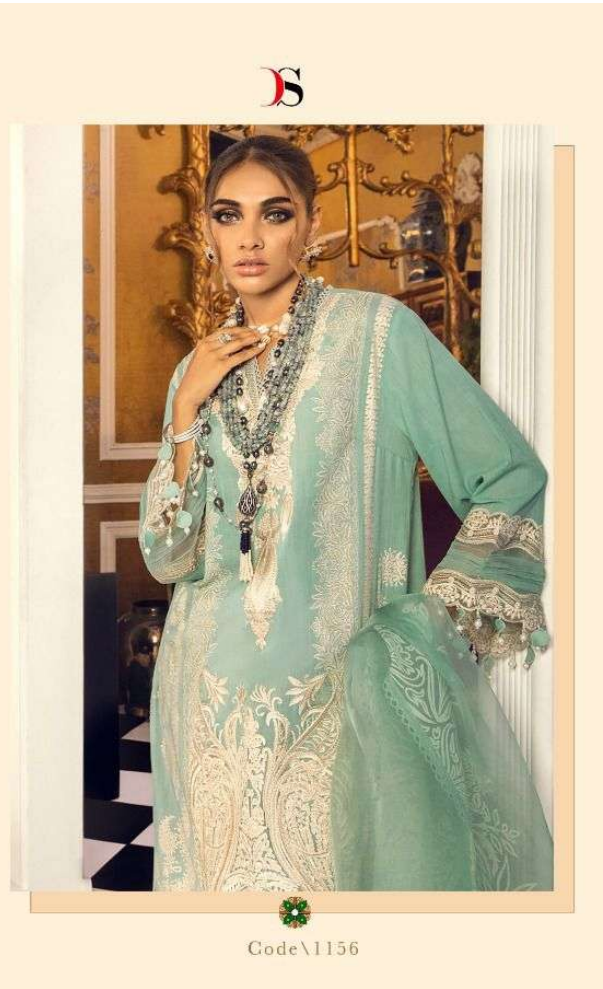

DEEPSY
suits

SANA SAFINAZ
MUZLIN PREMIUM

Code\1151

Code\1152

Code\1155

Code\1156

Code\1153

Code\1154

DEEPSY
 SUITS
SANA SAFINAZ

PRESENTING TO YOU OUR NEW CATALOGUE

SANA SAFINAZ

MUZLIN PREMIUM

DESIGN NO	DESCRIPTION	RATE
1151	TOP : PURE COTTON WITH EMBROIDERY BOTTOM : COTTON PRINT DUPATTA : NET WITH EMBROIDERY	999
1152	TOP : NET WITH EMBROIDERY BOTTOM : COTTON DUPATTA : COTTON PRINT	999
1153	TOP : NET WITH EMBROIDERY BOTTOM : COTTON DUPATTA : NET WITH EMBROIDERY	999
1154	TOP : NET WITH EMBROIDERY BOTTOM : COTTON DUPATTA : COTTON PRINT	999
1155	TOP : NET WITH EMBROIDERY BOTTOM : COTTON DUPATTA : NET WITH EMBROIDERY	999
1156	TOP : PURE COTTON WITH EMBROIDERY BOTTOM : COTTON PRINT DUPATTA : NET WITH EMBROIDERY	999