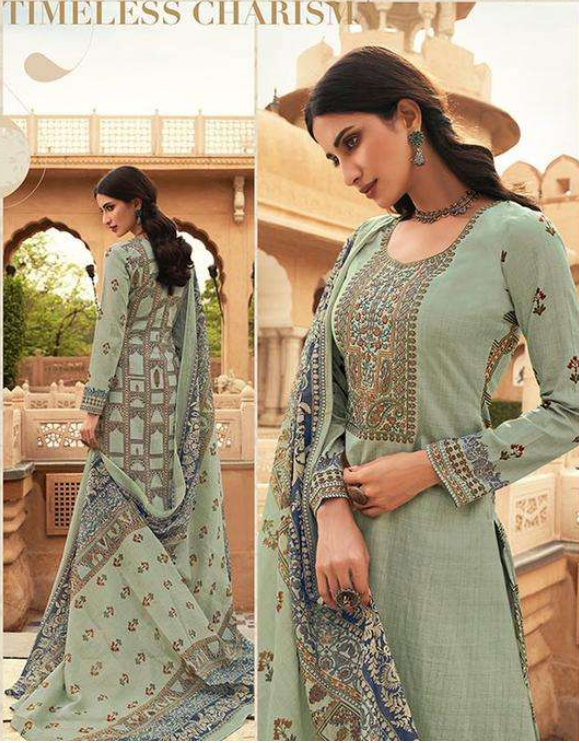

MUMTAZ ARTS
Original & Best

TIMELESS CHARISM

D. NO: 10003