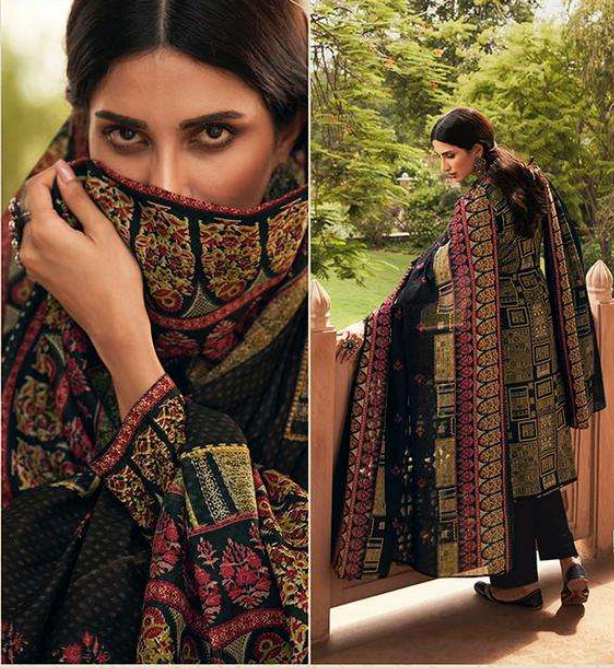

MUMTAZ ARTS
Purveyors of Elegance

UNDERSTATED GLAM

D. NO: 10006