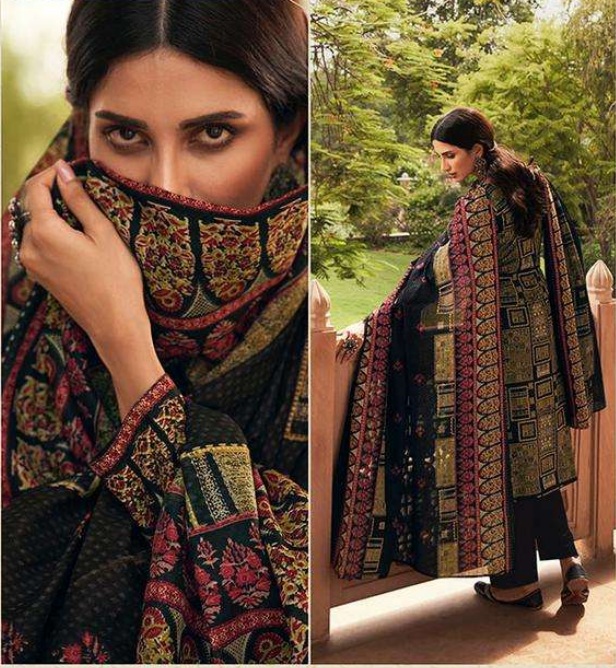

MUMTAZ ARTS
Purveyors of Elegance

UNDERSTATED GLAM

D. NO: 10006