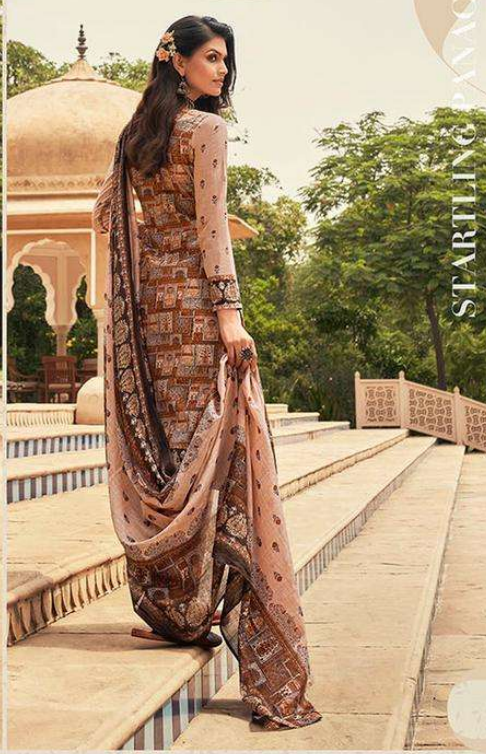

MUMTAZ ARTS
SPECIALTY

STARTLING PACHAHE

D. NO: 10008