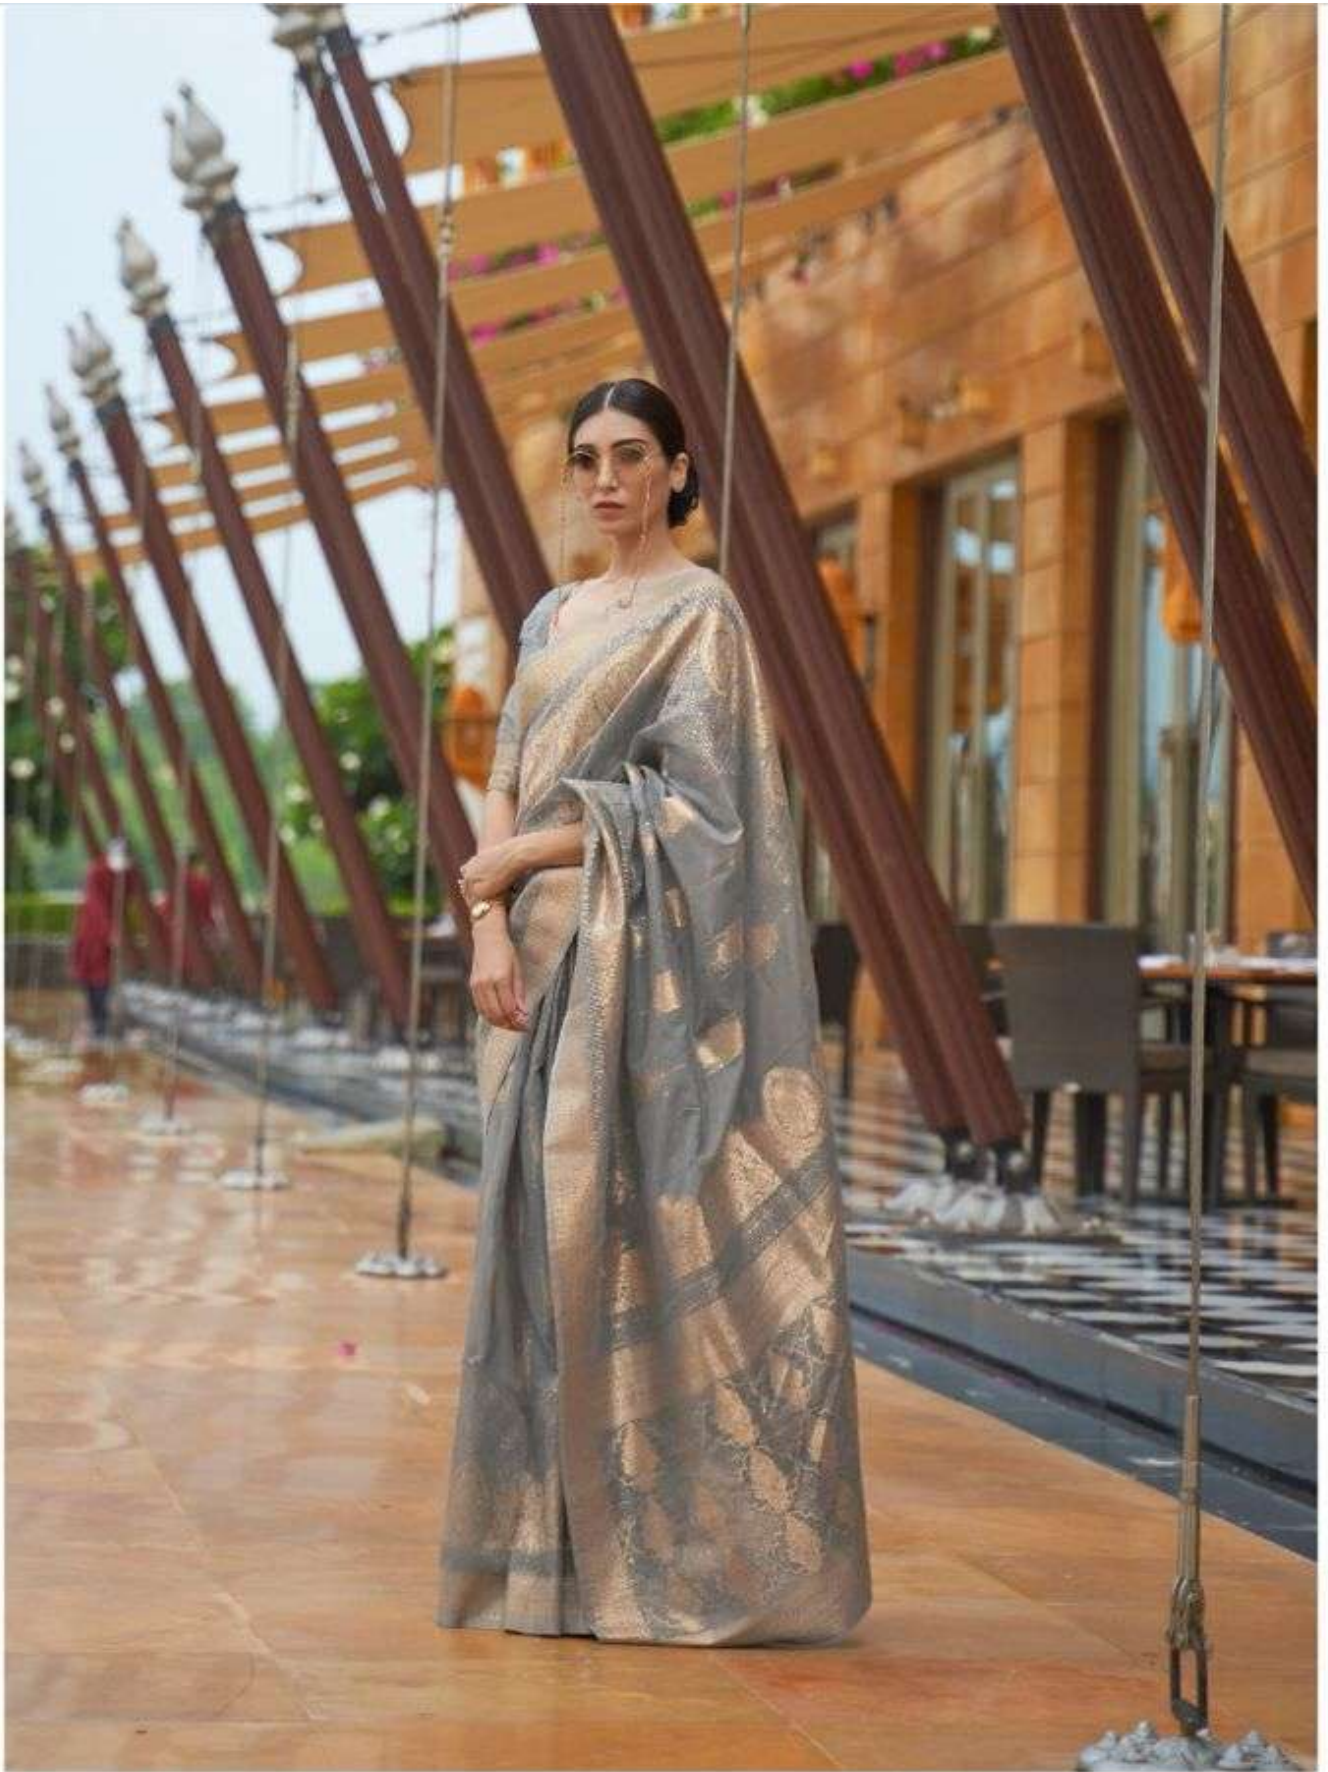

RAJTEX
beginner
100% cotton | 100% polyester | 50% cotton

KASBAH SILK
MODAL SEQUINS-VALUE ADDED 196004

RAJTEX
beginner

100% cotton | 100% polyester | 50% cotton

KASBAH SILK
MODAL SEQUINS-VALUE ADDED 196004