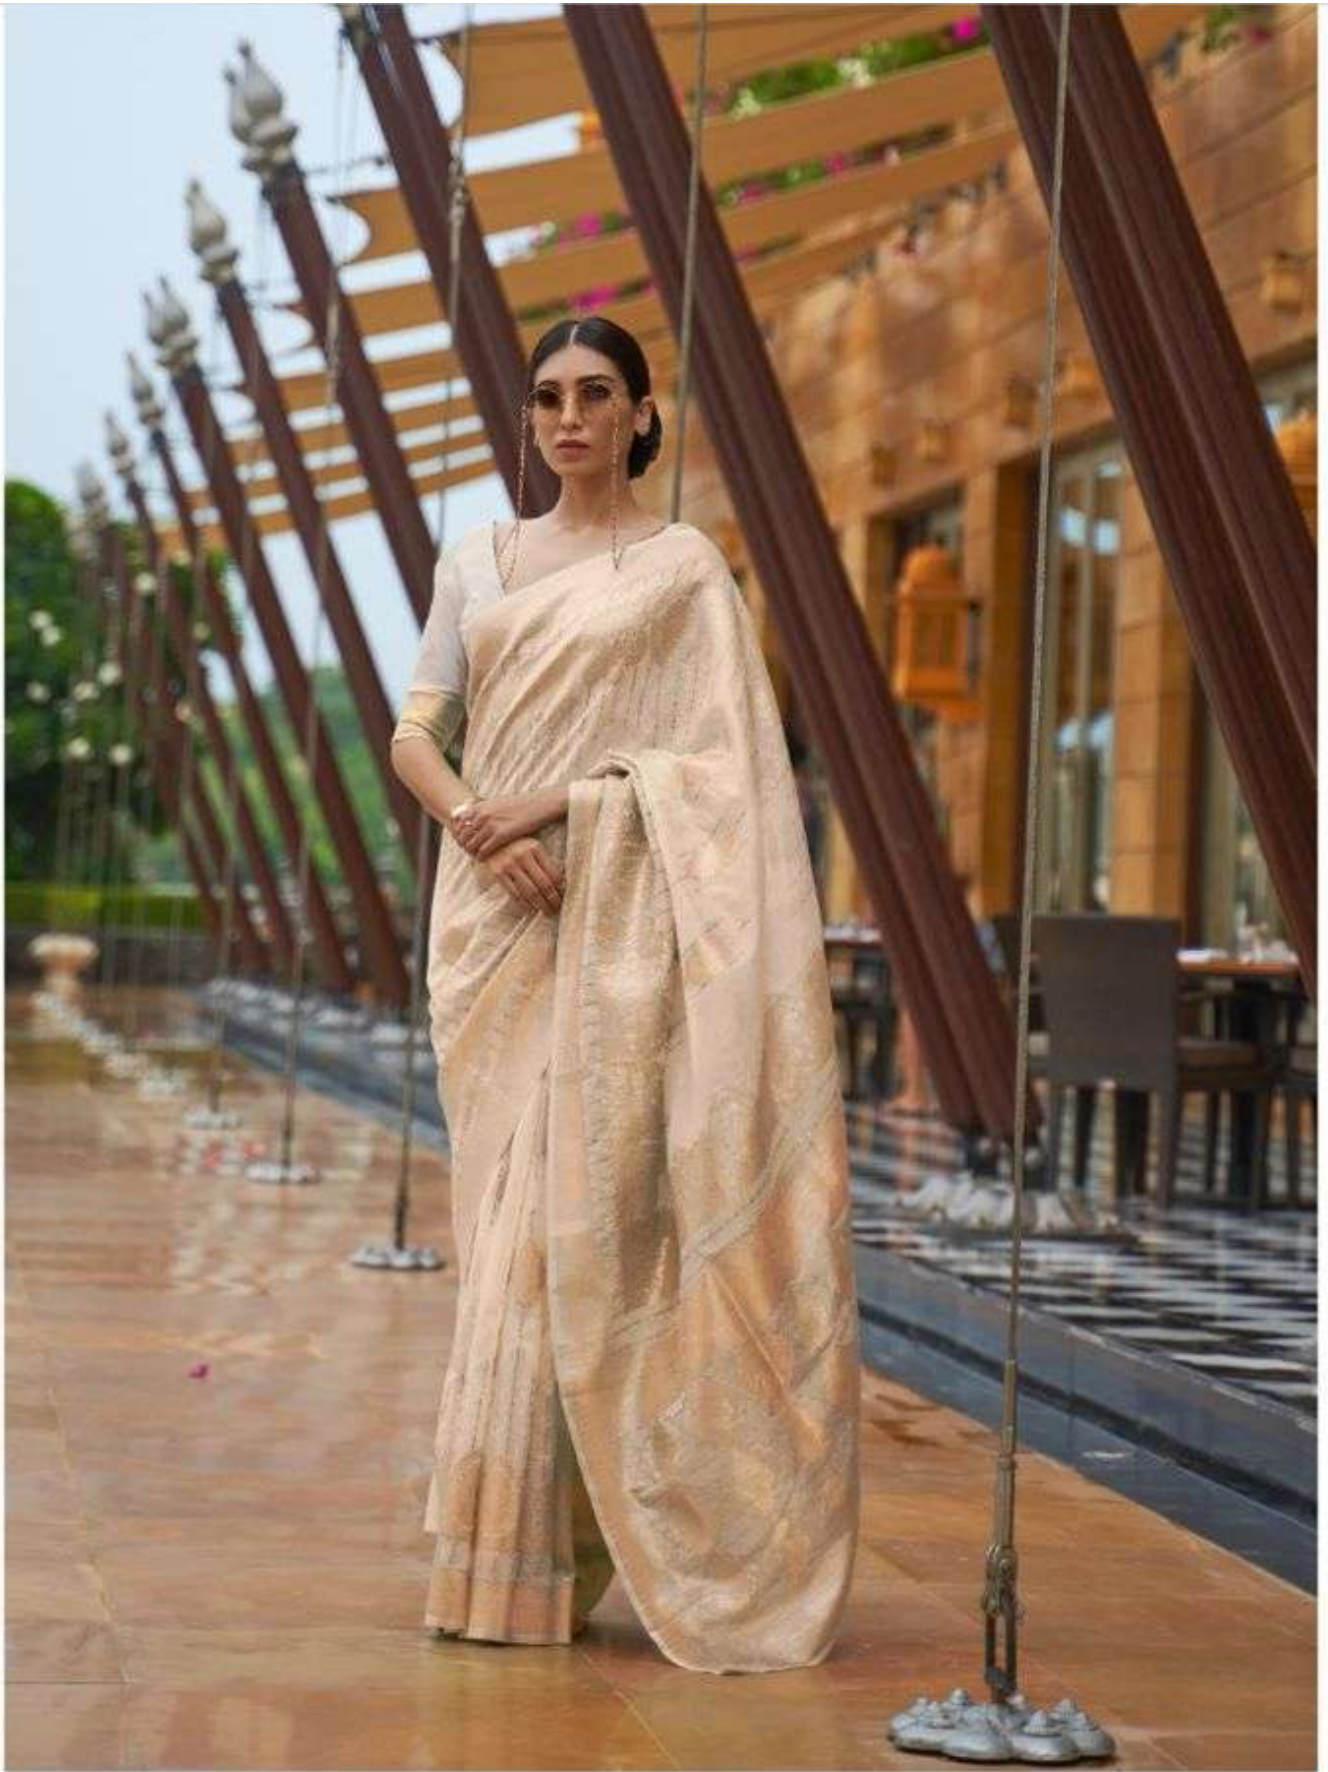

RAJTEX
beginner
100% cotton | 100% polyester | 50% cotton

KASBAH SILK
MODAL SEQUINS-VALUE ADDED 196003

RAJTEX

KASBAH SILK