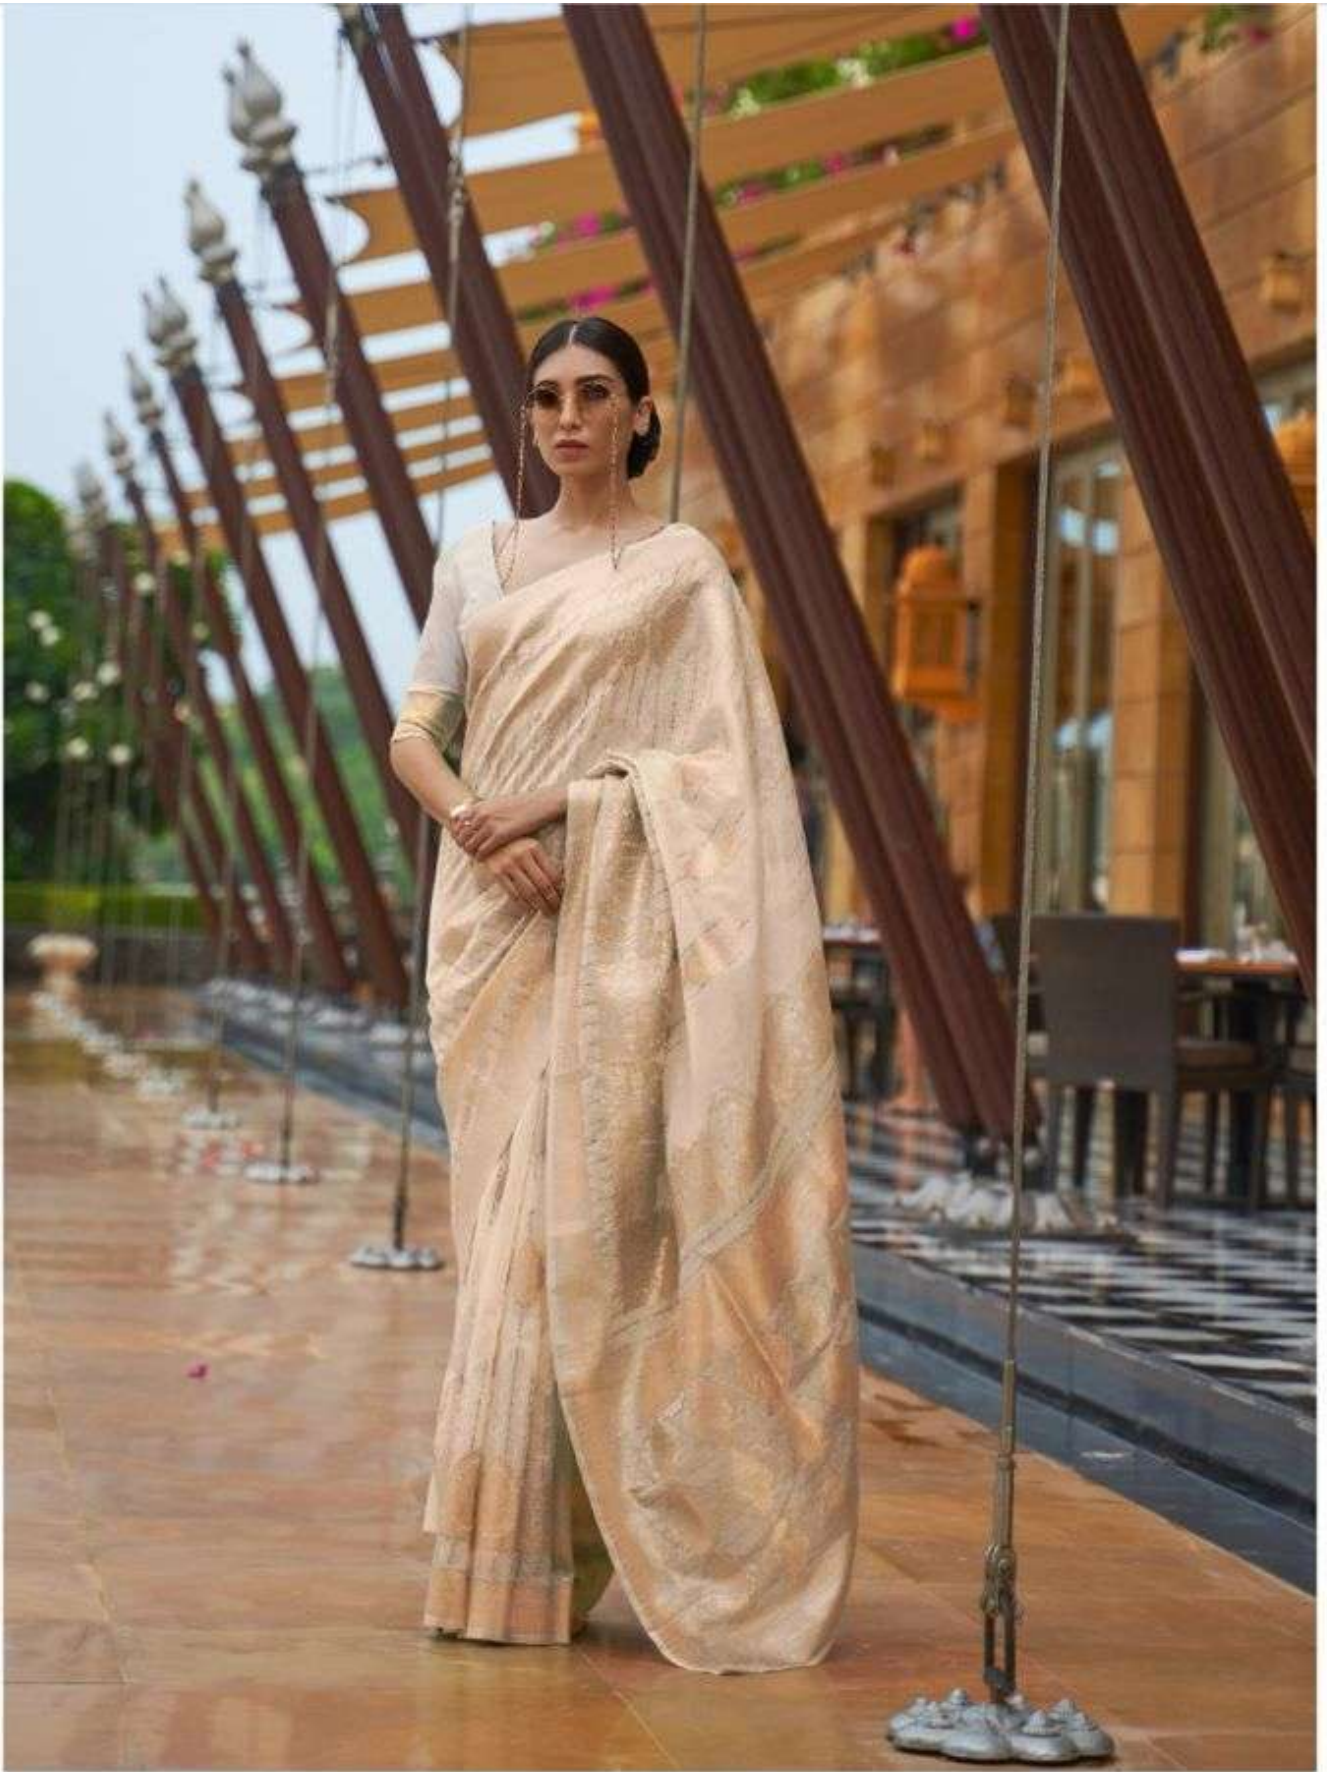

RAJTEX
begin
100% cotton | 100% silk | 50% cotton

KASBAH SILK
MODAL SEQUINS-VALUE ADDED 196003

RAJTEX
begin
100% cotton | 100% silk | 50% cotton

KASBAH SILK
MODAL SEQUINS-VALUE ADDED 196003