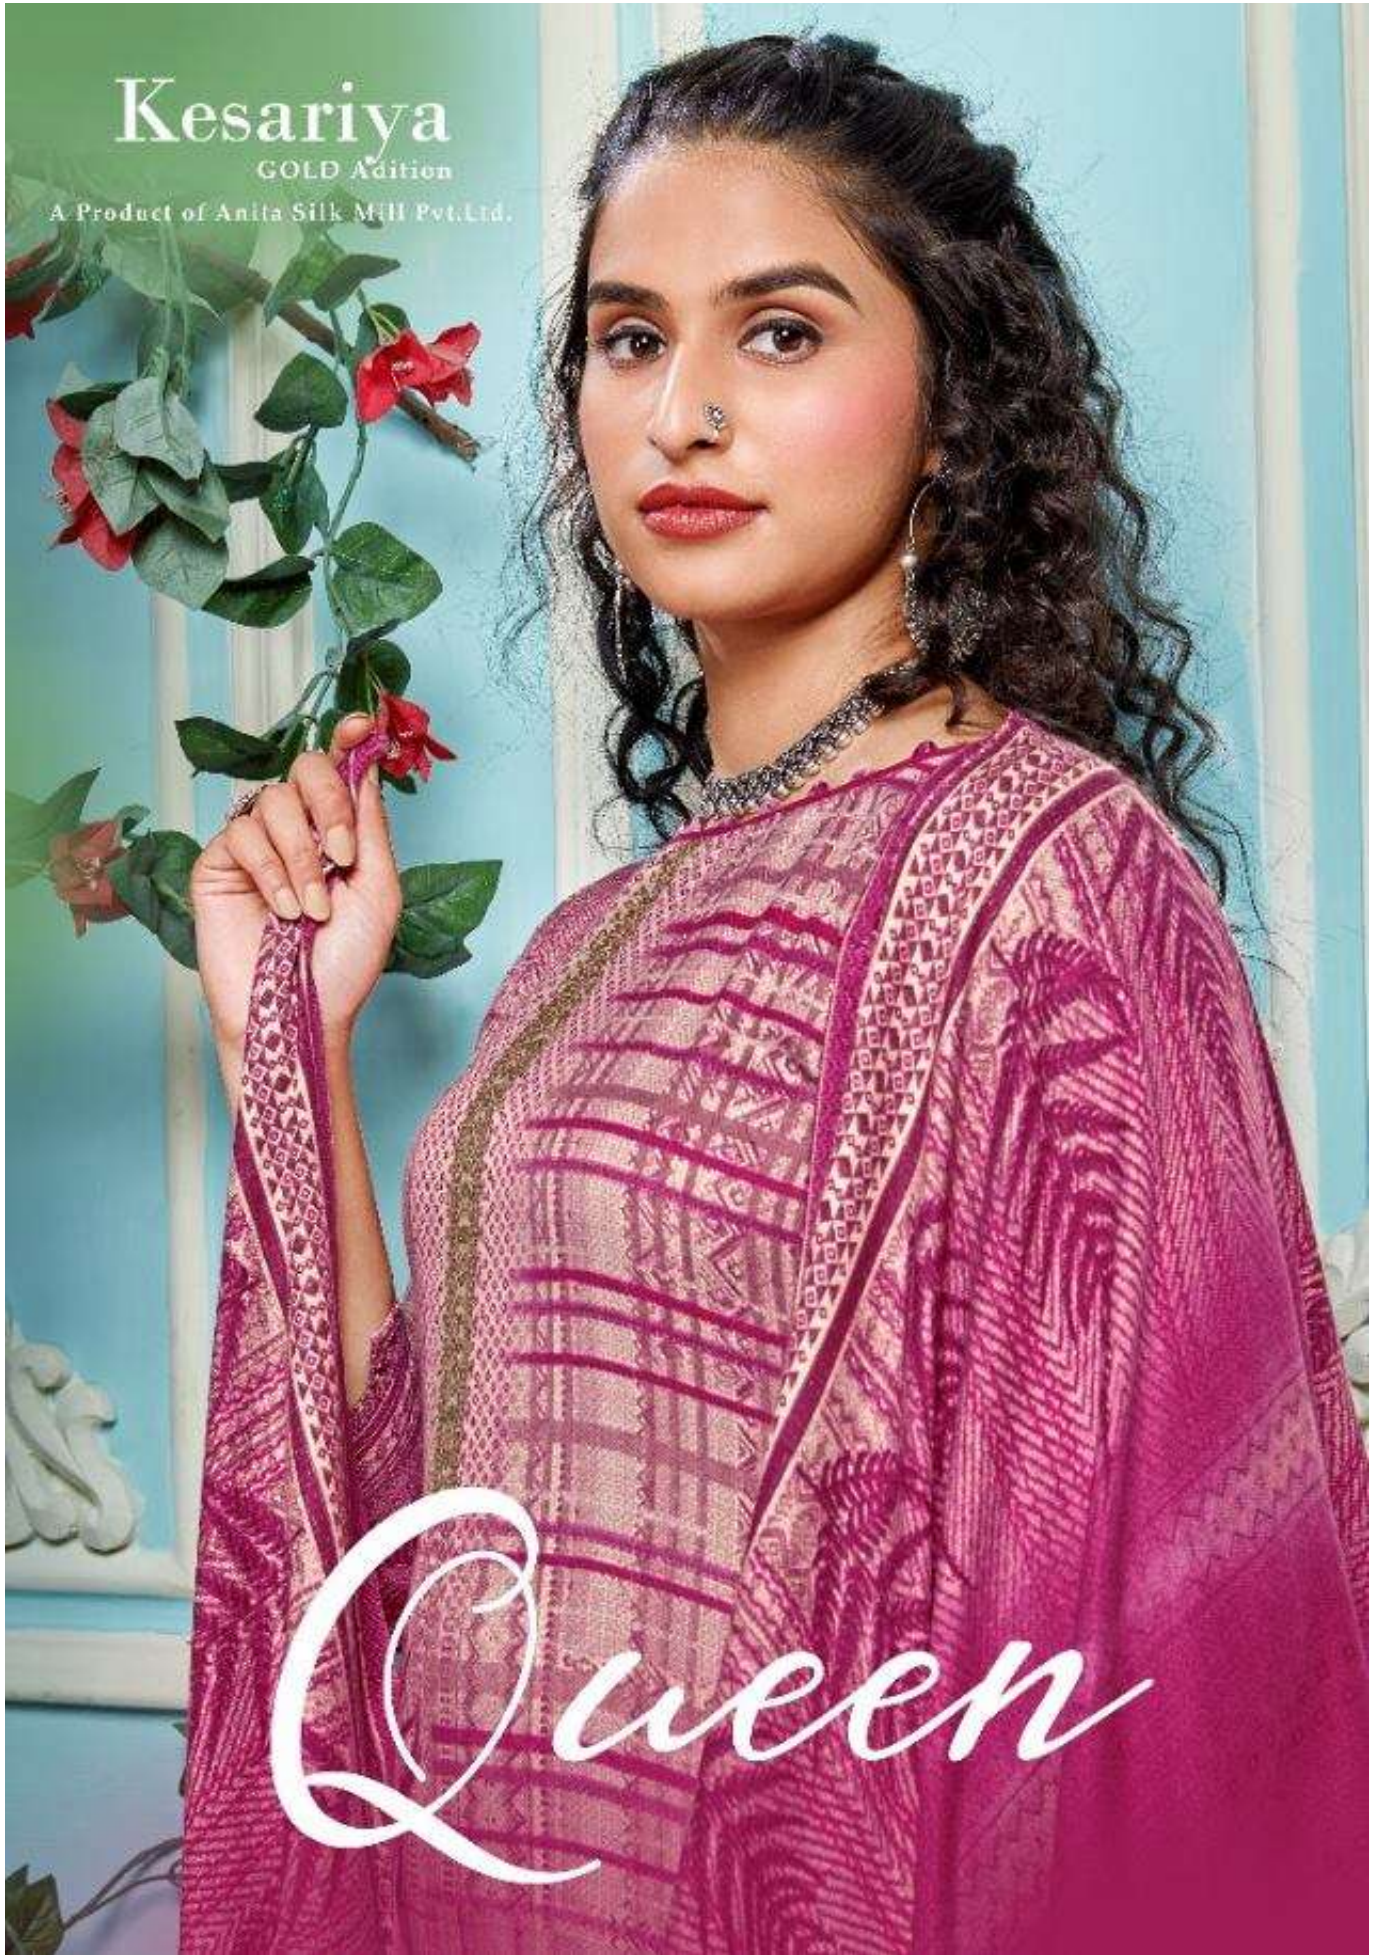

Kesariya

GOLD Edition

A Product of Anita Silk Mill Pvt.Ltd.

Queen

NEUTRAL
TERRITORY
SHEER BEAUTY. PURELY ART BY
COMFORT. WITH BEAUTY. WITH
ELEGANCE. WITH
CONFIDENCE.

1001

1002

1003