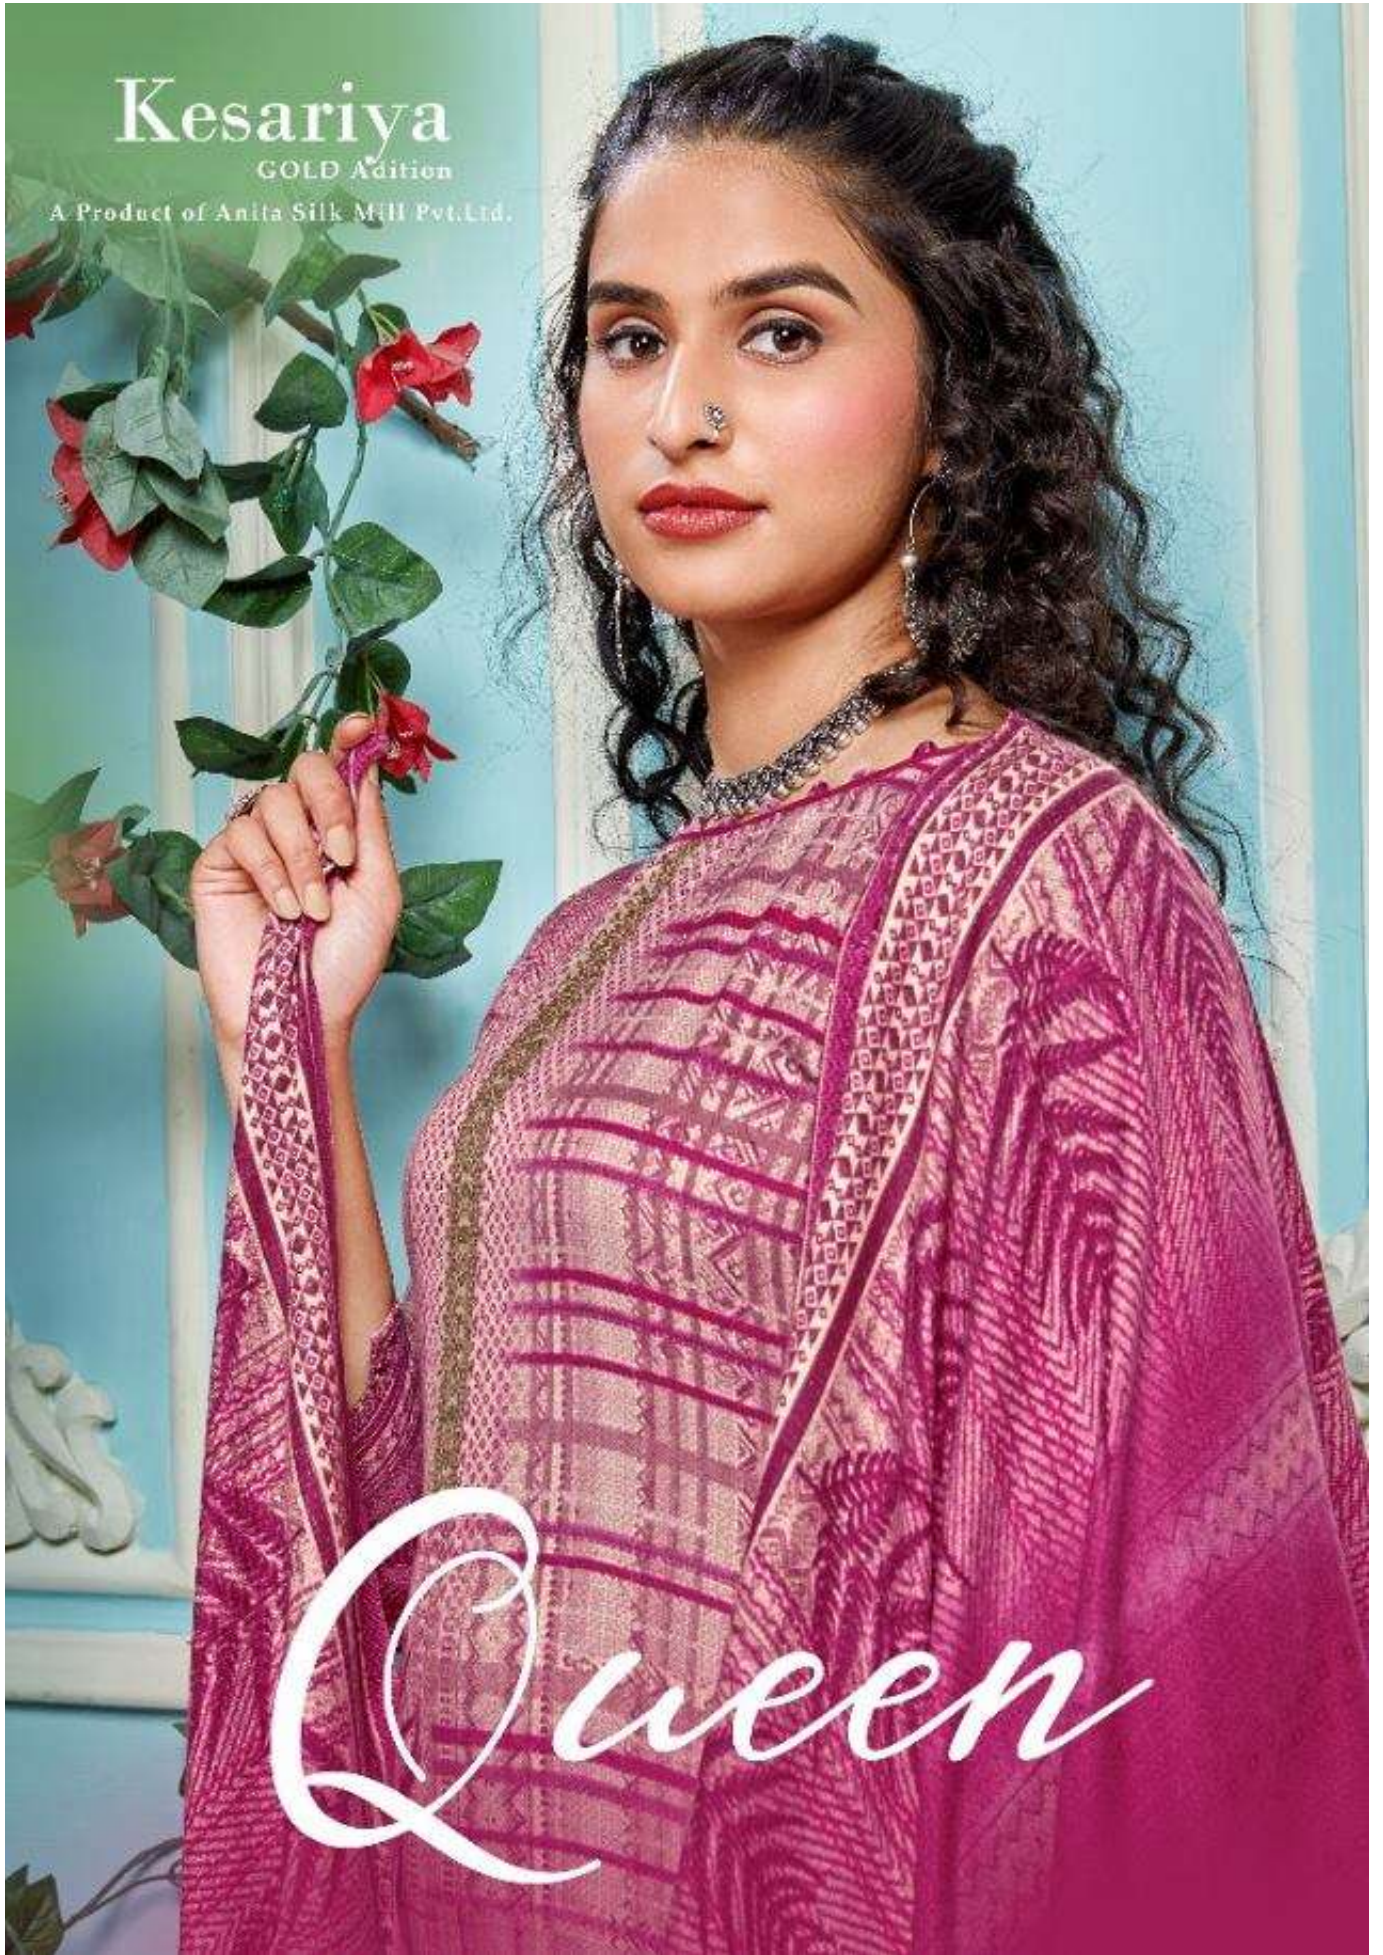

Kesariya

GOLD Edition

A Product of Anita Silk Mill Pvt.Ltd.

Queen

NEUTRAL
TERRITORY
SHEER BEAUTY. PURELY ART BY
COMFORT. WITH A TOUCH OF
ELEGANCE. NEW
2023-2024

1001

1002

1003