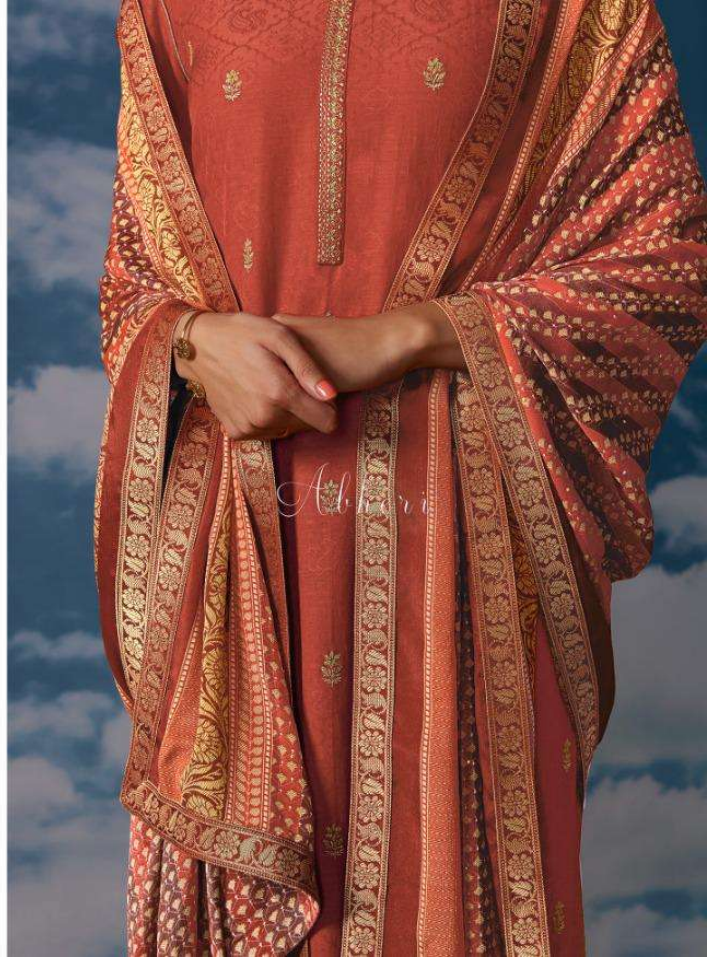

Abheri

Ganga®

Ganga®

www.gangafashions.com

C-0785

C-0789

C-0788

Ganga®

PRODUCT NAME	ABHERI
D.NO.	C0785 TO C0790
DESCRIPTION	<p>TOP PURE BEMBREG SILK JACQUARD WITH EMBROIDERY</p> <p>BOTTOM SILKY(COTTON) SATIN SOLID</p> <p>DUPATTA PURE CHINON SILK PRINTED WITH BANARASI JACQUARD BORDER</p>
HSN CODE	540834
WHOLESALE PRICE	1960/- EACH+GST(EXTRA)