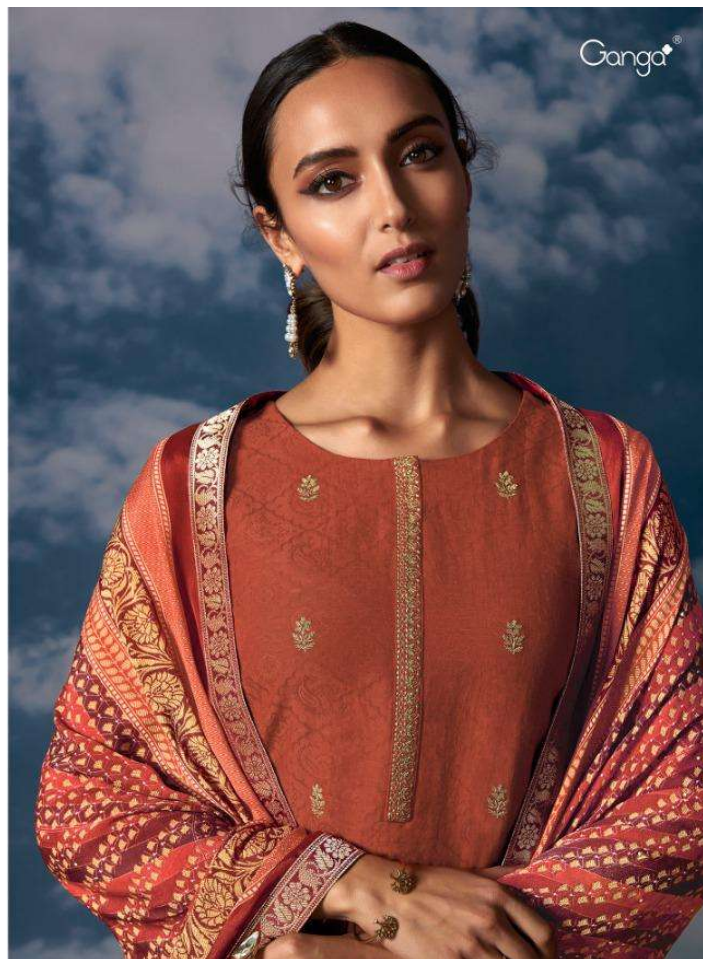

Abheri

Ganga®

Ganga®

www.gangafashions.com

C-0785

C-0789

C-0788

Ganga®

PRODUCT NAME	ABHERI
D.NO.	C0785 TO C0790
DESCRIPTION	<p>TOP PURE BEMBREG SILK JACQUARD WITH EMBROIDERY</p> <p>BOTTOM SILKY(COTTON) SATIN SOLID</p> <p>DUPATTA PURE CHINON SILK PRINTED WITH BANARASI JACQUARD BORDER</p>
HSN CODE	540834
WHOLESALE PRICE	1960/- EACH+GST(EXTRA)