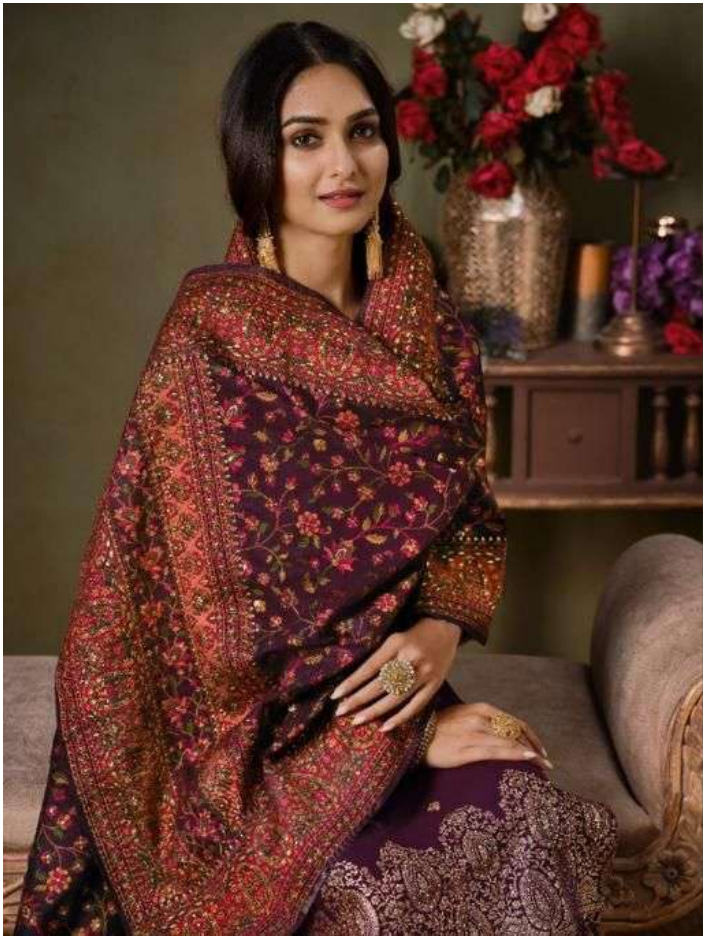

myaan
VIDUA ROYAL WEAVE

4721

ayaan
VIPIE ROYAL WEAVE

4725

विदुल
viDUL
ROYAL WEAVE

4721

4722

4723

4724

4725

4726

DCAT-67(ROYAL WEAVE)

D.NO:	PRODUCT DETAILS
D4721A	CATONIC 2 TONE SILK JACQUARD TOP WITH SWAROVSKI, CATONIC SILK JACQUARD DUPATTA WITH SOFT SILK INNER & BOTTOM. ★ DUPATTA 4 SIDE TASSLES INCLUDING.
D4722A	CATONIC 2 TONE SILK JACQUARD TOP WITH SWAROVSKI, CATONIC SILK JACQUARD DUPATTA WITH SOFT SILK INNER & BOTTOM. ★ DUPATTA 4 SIDE TASSLES INCLUDING.
D4723A	CATONIC 2 TONE SILK JACQUARD TOP WITH SWAROVSKI, CATONIC SILK JACQUARD DUPATTA WITH SOFT SILK INNER & BOTTOM. ★ DUPATTA 4 SIDE TASSLES INCLUDING.
D4724A	CATONIC 2 TONE SILK JACQUARD TOP WITH SWAROVSKI, CATONIC SILK JACQUARD DUPATTA WITH SOFT SILK INNER & BOTTOM. ★ DUPATTA 4 SIDE TASSLES INCLUDING.
D4725A	CATONIC 2 TONE SILK JACQUARD TOP WITH SWAROVSKI, CATONIC SILK JACQUARD DUPATTA WITH SOFT SILK INNER & BOTTOM. ★ DUPATTA 4 SIDE TASSLES INCLUDING.
D4726A	CATONIC 2 TONE SILK JACQUARD TOP WITH SWAROVSKI, CATONIC SILK JACQUARD DUPATTA WITH SOFT SILK INNER & BOTTOM. ★ DUPATTA 4 SIDE TASSLES INCLUDING.