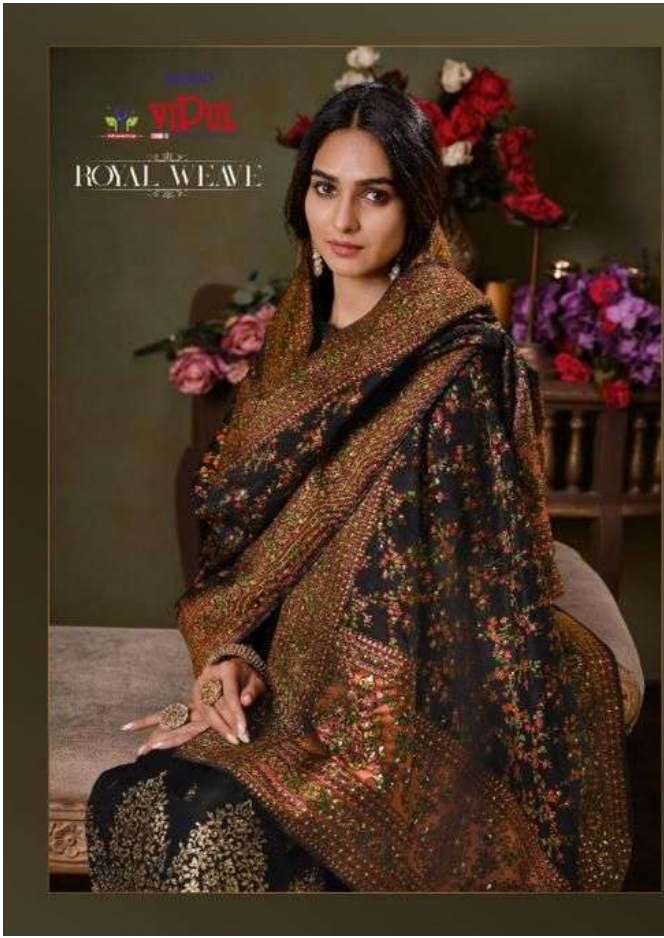

myaan
VIDUA ROYAL WEAVE

4721

ayaan
VIPIE ROYAL WEAVE

4725

विदुल
viDUL
ROYAL WEAVE

4721

4722

4723

4724

4725

4726

DCAT-67(ROYAL WEAVE)

D.NO:	PRODUCT DETAILS
D4721A	CATONIC 2 TONE SILK JACQUARD TOP WITH SWAROVSKI, CATONIC SILK JACQUARD DUPATTA WITH SOFT SILK INNER & BOTTOM. ★ DUPATTA 4 SIDE TASSLES INCLUDING.
D4722A	CATONIC 2 TONE SILK JACQUARD TOP WITH SWAROVSKI, CATONIC SILK JACQUARD DUPATTA WITH SOFT SILK INNER & BOTTOM. ★ DUPATTA 4 SIDE TASSLES INCLUDING.
D4723A	CATONIC 2 TONE SILK JACQUARD TOP WITH SWAROVSKI, CATONIC SILK JACQUARD DUPATTA WITH SOFT SILK INNER & BOTTOM. ★ DUPATTA 4 SIDE TASSLES INCLUDING.
D4724A	CATONIC 2 TONE SILK JACQUARD TOP WITH SWAROVSKI, CATONIC SILK JACQUARD DUPATTA WITH SOFT SILK INNER & BOTTOM. ★ DUPATTA 4 SIDE TASSLES INCLUDING.
D4725A	CATONIC 2 TONE SILK JACQUARD TOP WITH SWAROVSKI, CATONIC SILK JACQUARD DUPATTA WITH SOFT SILK INNER & BOTTOM. ★ DUPATTA 4 SIDE TASSLES INCLUDING.
D4726A	CATONIC 2 TONE SILK JACQUARD TOP WITH SWAROVSKI, CATONIC SILK JACQUARD DUPATTA WITH SOFT SILK INNER & BOTTOM. ★ DUPATTA 4 SIDE TASSLES INCLUDING.