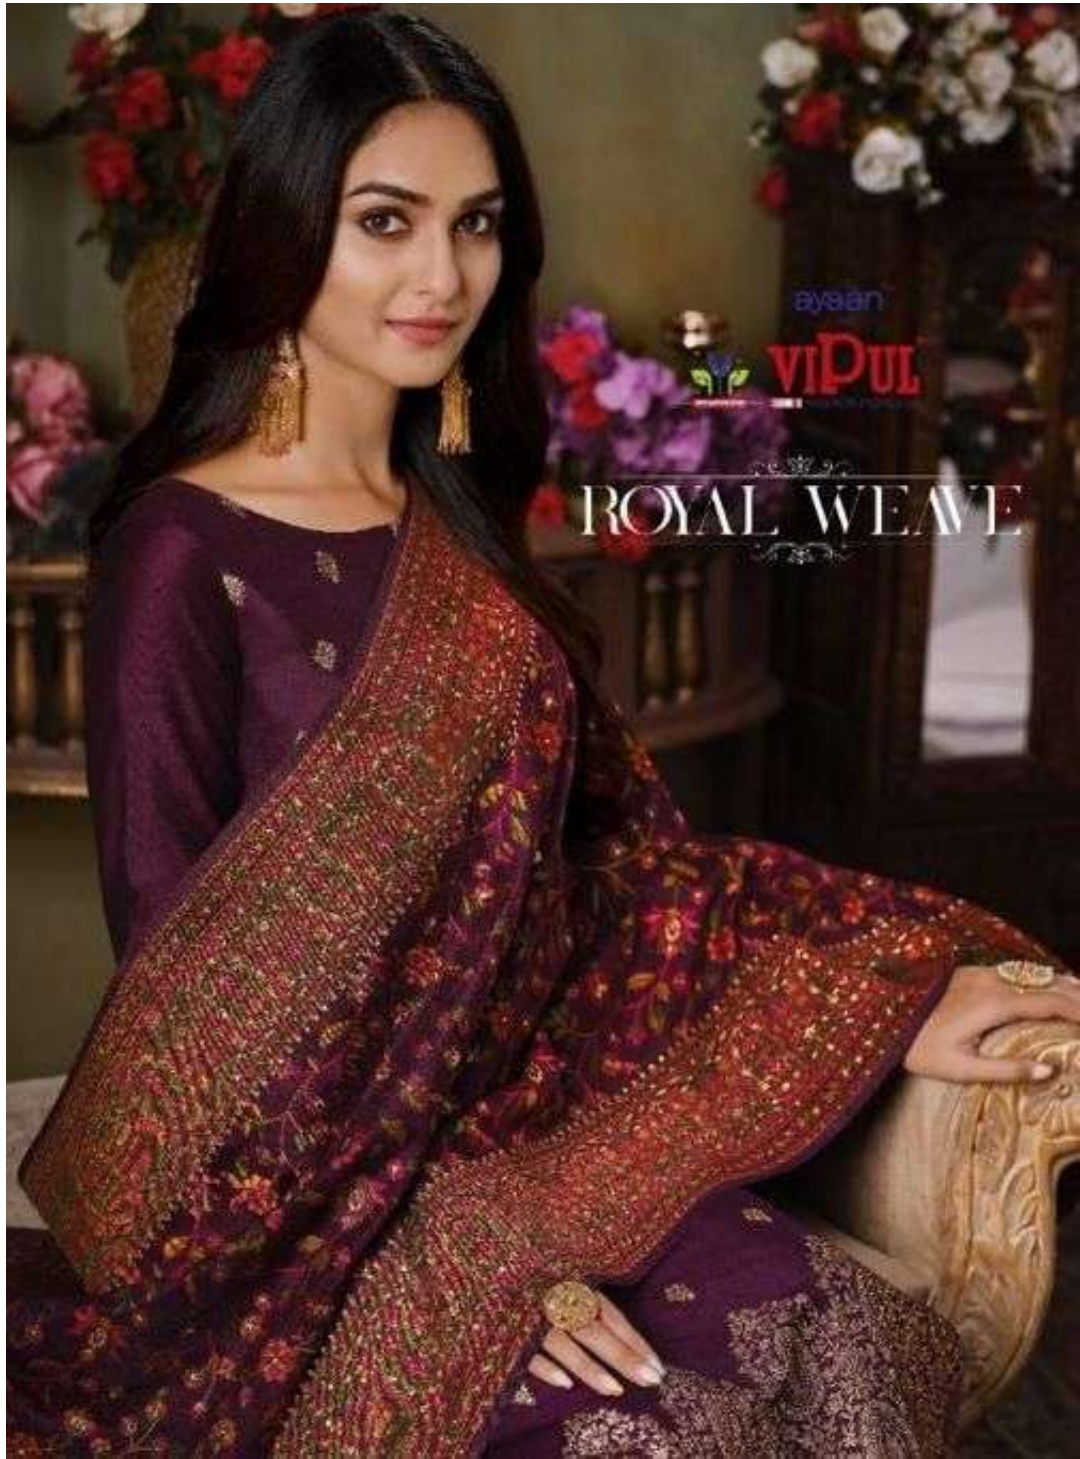

myaan
VIDUA ROYAL WEAVE

4721

ayaan
VIPIE ROYAL WEAVE

4725

विदुल
viDUL
ROYAL WEAVE

4721

4722

4723

4724

4725

4726

DCAT-67(ROYAL WEAVE)

D.NO:	PRODUCT DETAILS
D4721A	CATONIC 2 TONE SILK JACQUARD TOP WITH SWAROVSKI, CATONIC SILK JACQUARD DUPATTA WITH SOFT SILK INNER & BOTTOM. ★ DUPATTA 4 SIDE TASSLES INCLUDING.
D4722A	CATONIC 2 TONE SILK JACQUARD TOP WITH SWAROVSKI, CATONIC SILK JACQUARD DUPATTA WITH SOFT SILK INNER & BOTTOM. ★ DUPATTA 4 SIDE TASSLES INCLUDING.
D4723A	CATONIC 2 TONE SILK JACQUARD TOP WITH SWAROVSKI, CATONIC SILK JACQUARD DUPATTA WITH SOFT SILK INNER & BOTTOM. ★ DUPATTA 4 SIDE TASSLES INCLUDING.
D4724A	CATONIC 2 TONE SILK JACQUARD TOP WITH SWAROVSKI, CATONIC SILK JACQUARD DUPATTA WITH SOFT SILK INNER & BOTTOM. ★ DUPATTA 4 SIDE TASSLES INCLUDING.
D4725A	CATONIC 2 TONE SILK JACQUARD TOP WITH SWAROVSKI, CATONIC SILK JACQUARD DUPATTA WITH SOFT SILK INNER & BOTTOM. ★ DUPATTA 4 SIDE TASSLES INCLUDING.
D4726A	CATONIC 2 TONE SILK JACQUARD TOP WITH SWAROVSKI, CATONIC SILK JACQUARD DUPATTA WITH SOFT SILK INNER & BOTTOM. ★ DUPATTA 4 SIDE TASSLES INCLUDING.