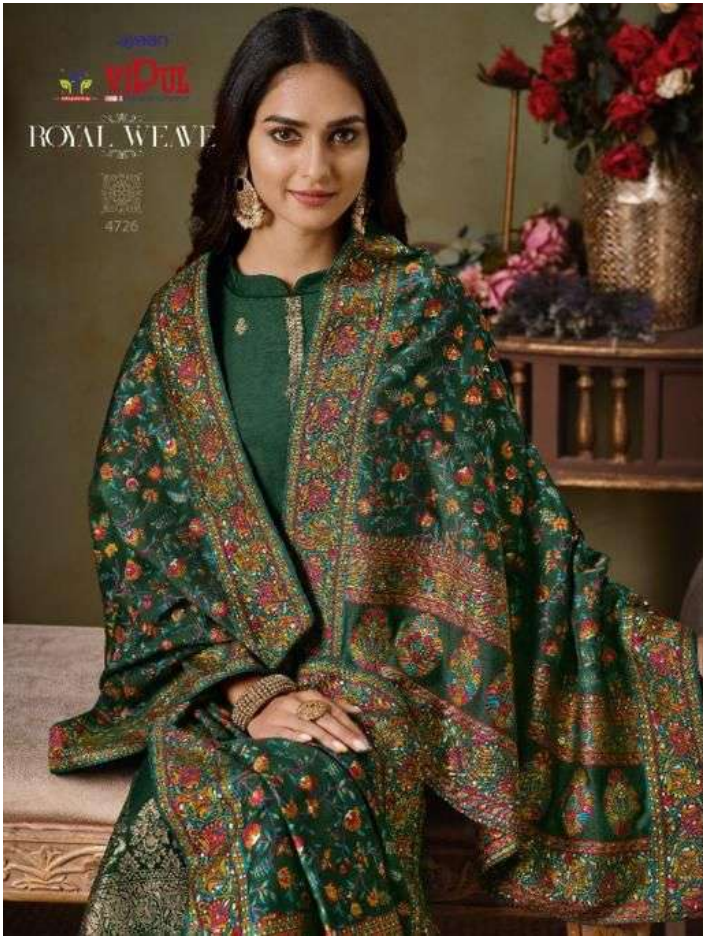

myaan
VIDUA ROYAL WEAVE

4721

ayaan
VIPIE ROYAL WEAVE

4725

विदुल
viDUL
ROYAL WEAVE

4721

4722

4723

4724

4725

4726

DCAT-67(ROYAL WEAVE)

D.NO:	PRODUCT DETAILS
D4721A	CATONIC 2 TONE SILK JACQUARD TOP WITH SWAROVSKI, CATONIC SILK JACQUARD DUPATTA WITH SOFT SILK INNER & BOTTOM. ★ DUPATTA 4 SIDE TASSLES INCLUDING.
D4722A	CATONIC 2 TONE SILK JACQUARD TOP WITH SWAROVSKI, CATONIC SILK JACQUARD DUPATTA WITH SOFT SILK INNER & BOTTOM. ★ DUPATTA 4 SIDE TASSLES INCLUDING.
D4723A	CATONIC 2 TONE SILK JACQUARD TOP WITH SWAROVSKI, CATONIC SILK JACQUARD DUPATTA WITH SOFT SILK INNER & BOTTOM. ★ DUPATTA 4 SIDE TASSLES INCLUDING.
D4724A	CATONIC 2 TONE SILK JACQUARD TOP WITH SWAROVSKI, CATONIC SILK JACQUARD DUPATTA WITH SOFT SILK INNER & BOTTOM. ★ DUPATTA 4 SIDE TASSLES INCLUDING.
D4725A	CATONIC 2 TONE SILK JACQUARD TOP WITH SWAROVSKI, CATONIC SILK JACQUARD DUPATTA WITH SOFT SILK INNER & BOTTOM. ★ DUPATTA 4 SIDE TASSLES INCLUDING.
D4726A	CATONIC 2 TONE SILK JACQUARD TOP WITH SWAROVSKI, CATONIC SILK JACQUARD DUPATTA WITH SOFT SILK INNER & BOTTOM. ★ DUPATTA 4 SIDE TASSLES INCLUDING.