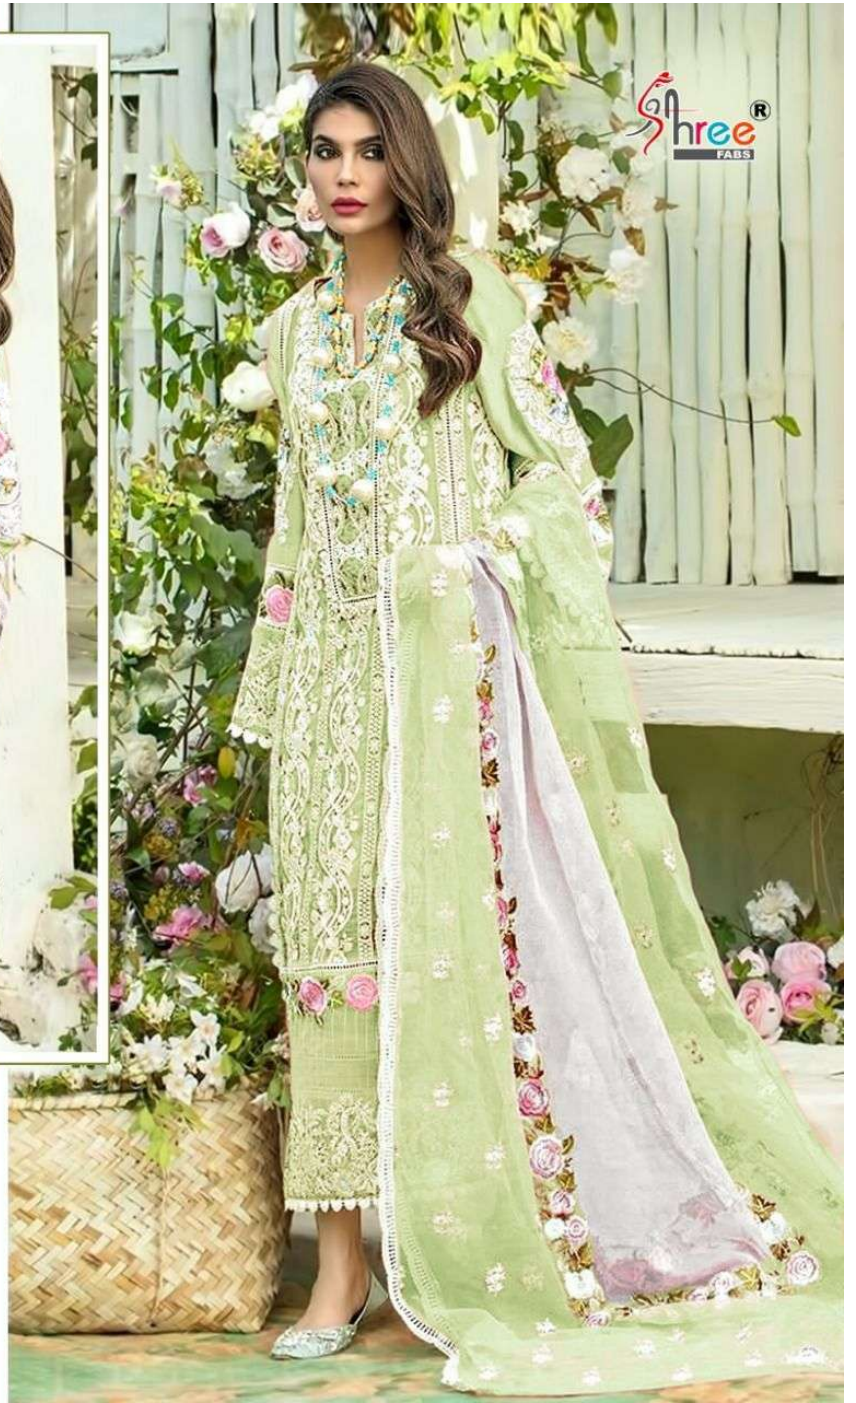

CRIMSON
PREMIUM LAWN COLLECTION
VOL-2

TOP:- LAWN COTTON
DUPATTA:- NET
BOTTOM / INNER:- SEMI LAWN

CRIMSON
PREMIUM LAWN COLLECTION
VOL-2

1012-B

1012-C

1012-D

1012-E

CRIMSON
PREMIUM LAWN COLLECTION
VOL-2

Shree®
FABS

TOP:- LAWN COTTON
DUPATTA:- NET
BOTTOM / INNER:- SEMI LAWN

1012-D

Shree®
FABS

TOP:- LAWN COTTON
DUPATTA:- NET
BOTTOM / INNER:- SEMI LAWN

1012-E

Shree[®]
FABS

TOP:- LAWN COTTON
DUPATTA:- NET
BOTTOM / INNER:- SEMI LAWN