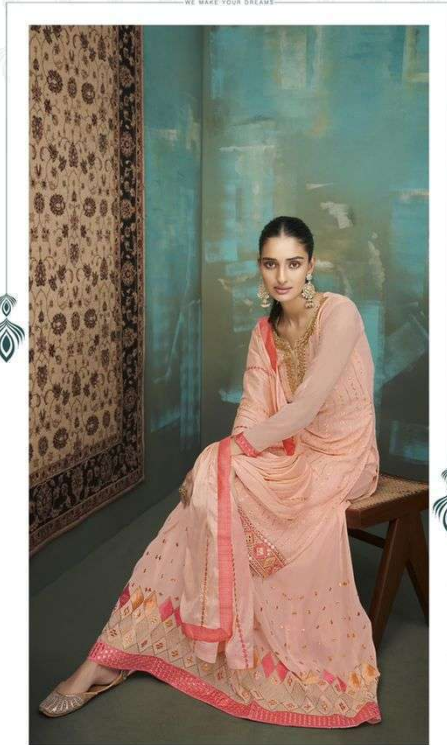

GRAMO
WE MAKE YOUR DREAMS