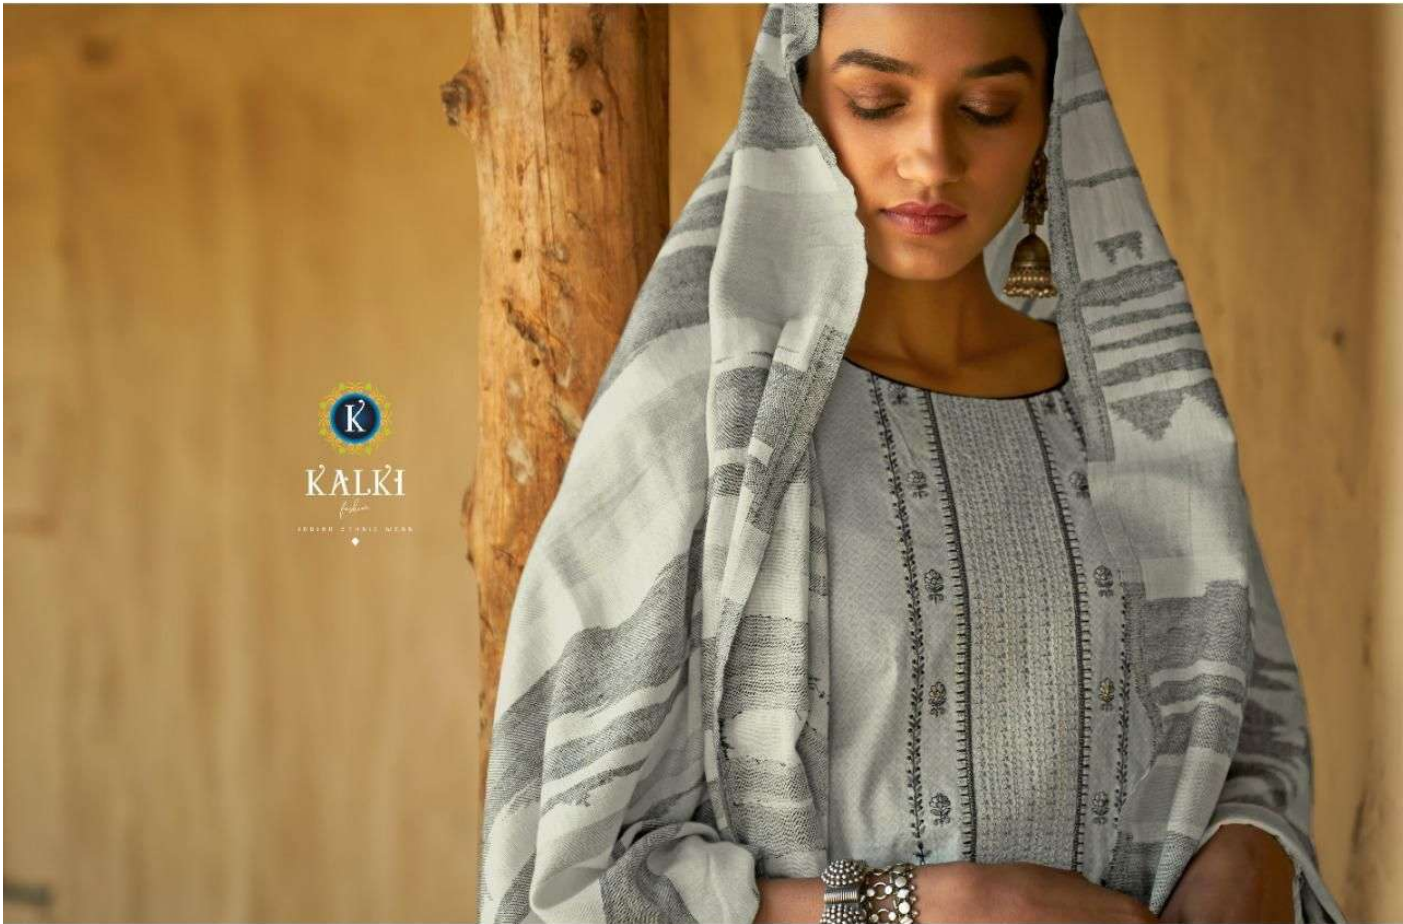

Menila

KALKI

Handcrafted Ethnic Wear

KALKI
fashion
ELEGANT & STYLISH WEAR

KALKI
Indian
SPOON • STYLED • MADE

T-76001

T-76002

T-76003