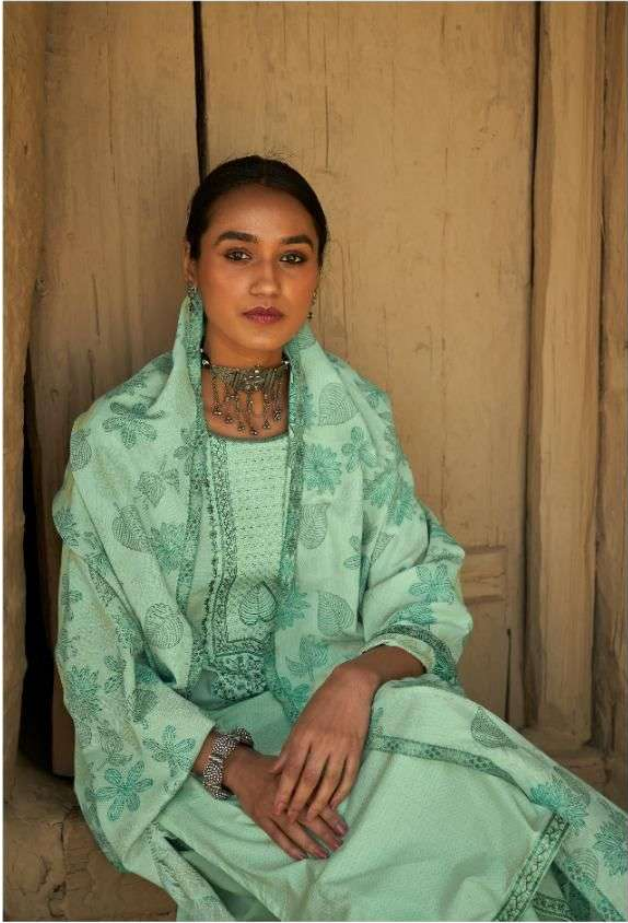

Menila

KALKI

Handcrafted Ethnic Wear

KALKI
fashion
ELEGANT & STYLISH WEAR

KALKI
Indian
SPOON • STYLED • MADE

T-76001

T-76002

T-76003