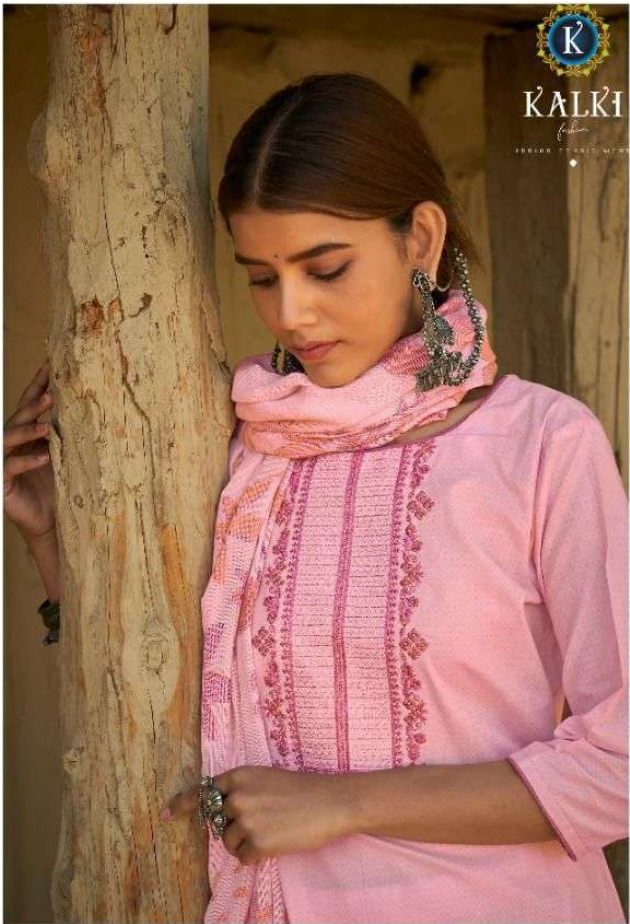

Menila

KALKI

Handcrafted Ethnic Wear

KALKI
fashion
ELEGANT & STYLISH WEAR

KALKI
Indian
SPOON • STYLED • MADE

T-76001

T-76002

T-76003