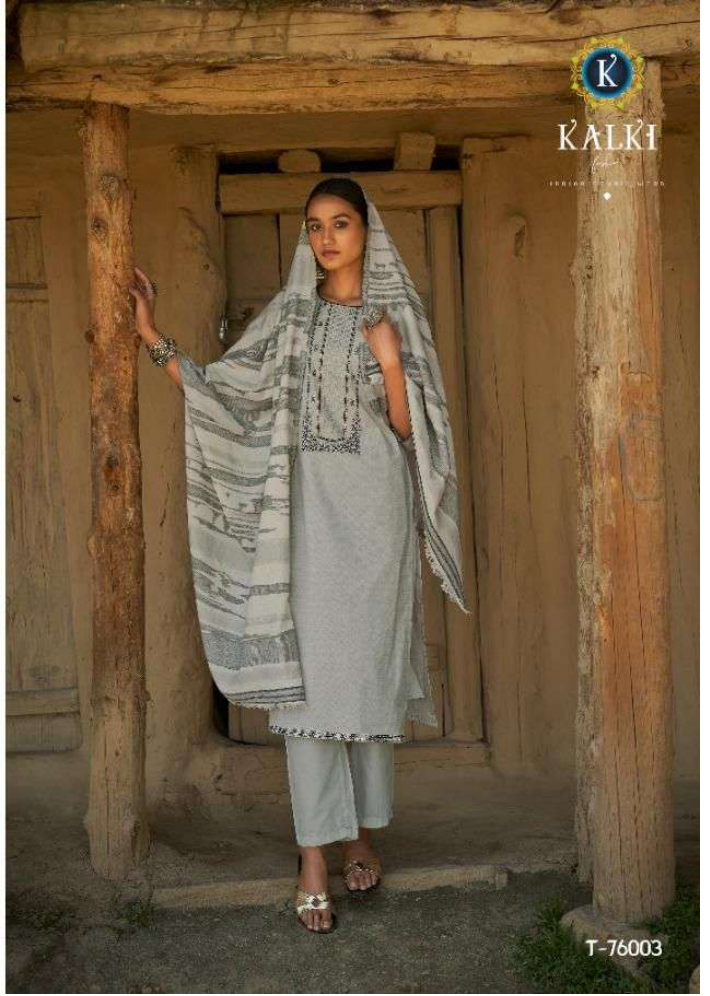

Menila

KALKI

Handcrafted Ethnic Wear

KALKI
fashion
ELEGANT & STYLISH WEAR

KALKI
Indian
SPOON • STYLED • MADE

T-76001

T-76002

T-76003