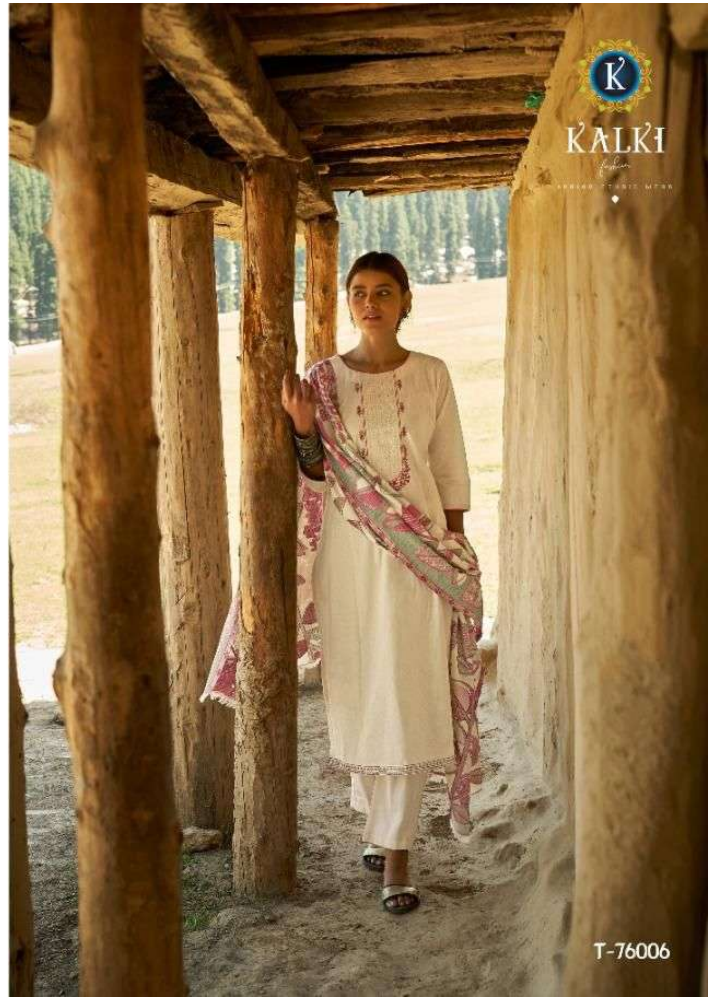

Menila

KALKI

Handcrafted Ethnic Wear

KALKI
fashion
ELEGANT & STYLISH WEAR

KALKI
Indian
SPOON • STYLED • MADE

T-76001

T-76002

T-76003