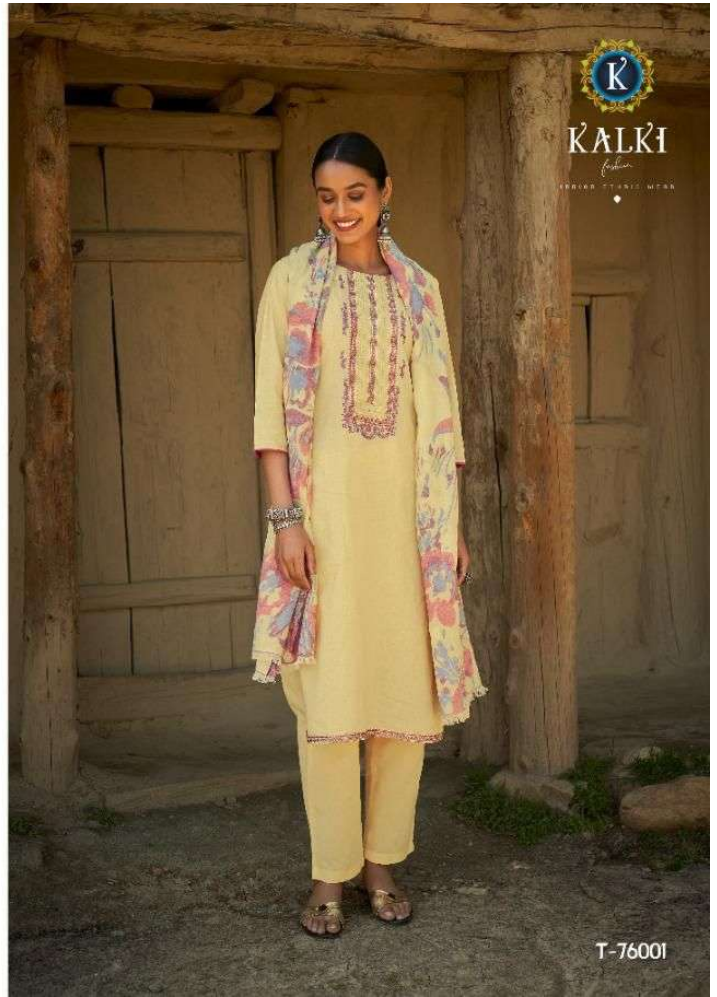

Menila

KALKI

Handcrafted Ethnic Wear

KALKI
fashion
ELEGANT & STYLISH WEAR

KALKI
Indian
SPOON • STYLED • MADE

T-76001

T-76002

T-76003