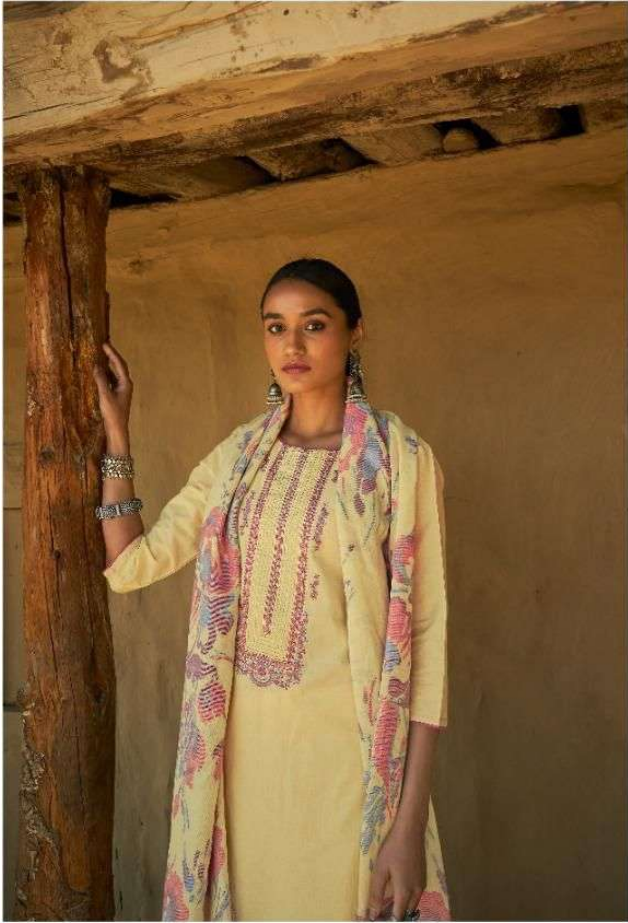

Menila

KALKI

Handcrafted Ethnic Wear

KALKI
fashion
ELEGANT & STYLISH WEAR

KALKI
Indian
SPOON • STYLED • MADE

T-76001

T-76002

T-76003