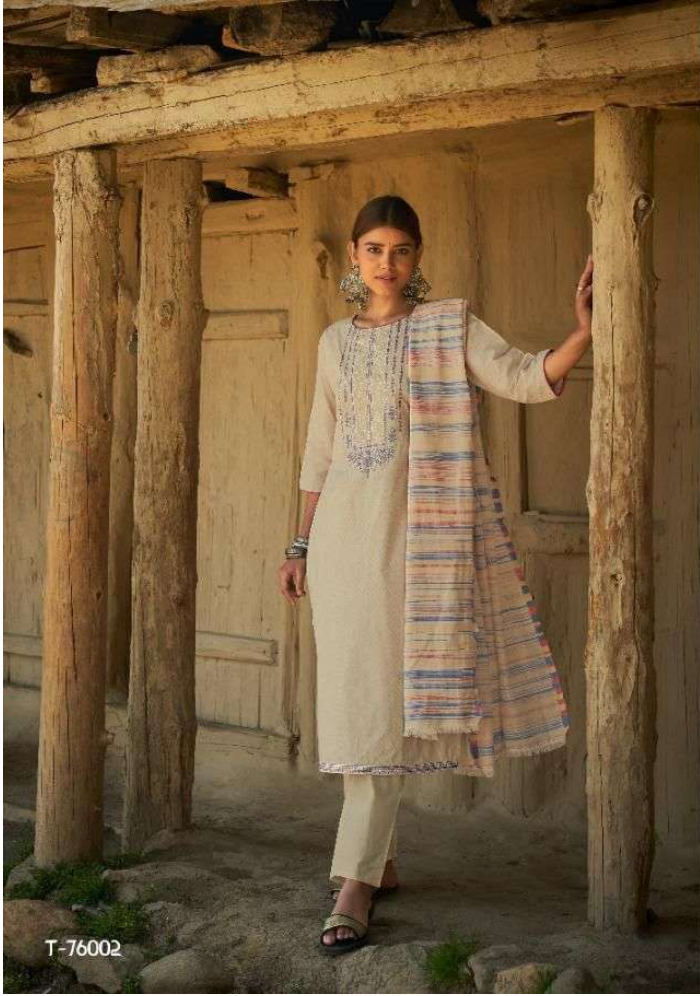

Menila

KALKI

Handcrafted Ethnic Wear

KALKI
fashion
ELEGANT & STYLISH WEAR

KALKI
Indian
SPOON • STYLED • MADE

T-76001

T-76002

T-76003