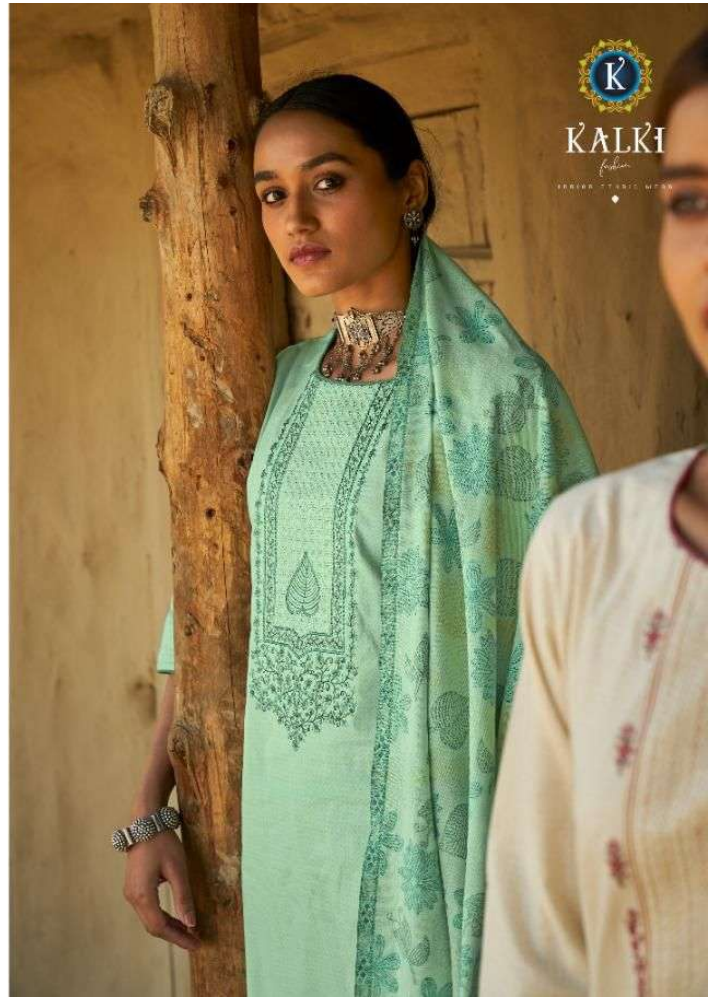

Menila

KALKI

Handcrafted Ethnic Wear

KALKI
fashion
ELEGANT & STYLISH WEAR

KALKI
Indian
SPOON • STYLED • MADE

T-76001

T-76002

T-76003