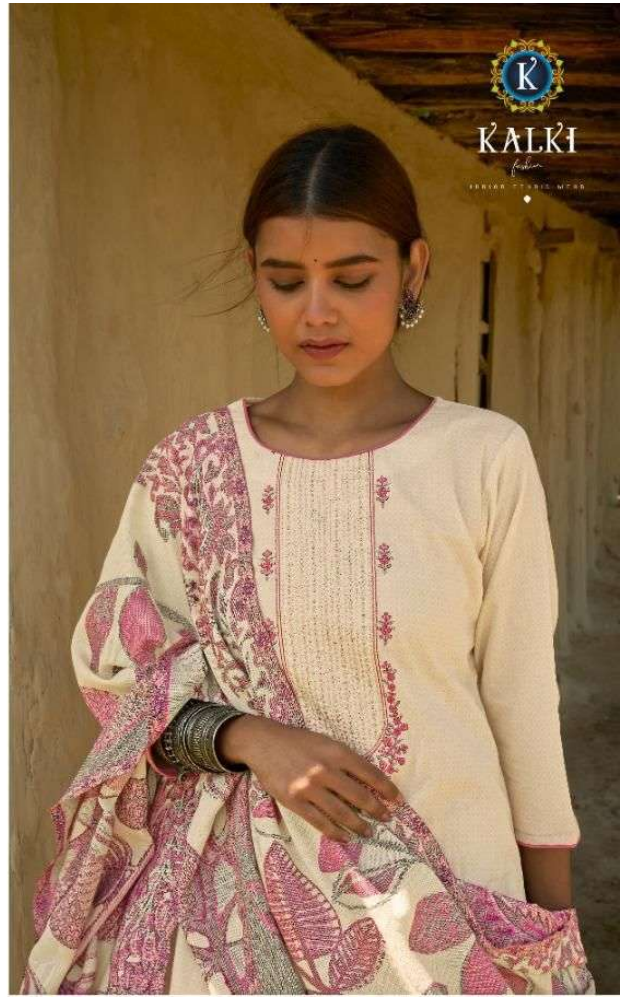

Menila

KALKI

Handcrafted Ethnic Wear

KALKI
fashion
ELEGANT & STYLISH WEAR

KALKI
Indian
SPOON • STYLED • MADE

T-76001

T-76002

T-76003