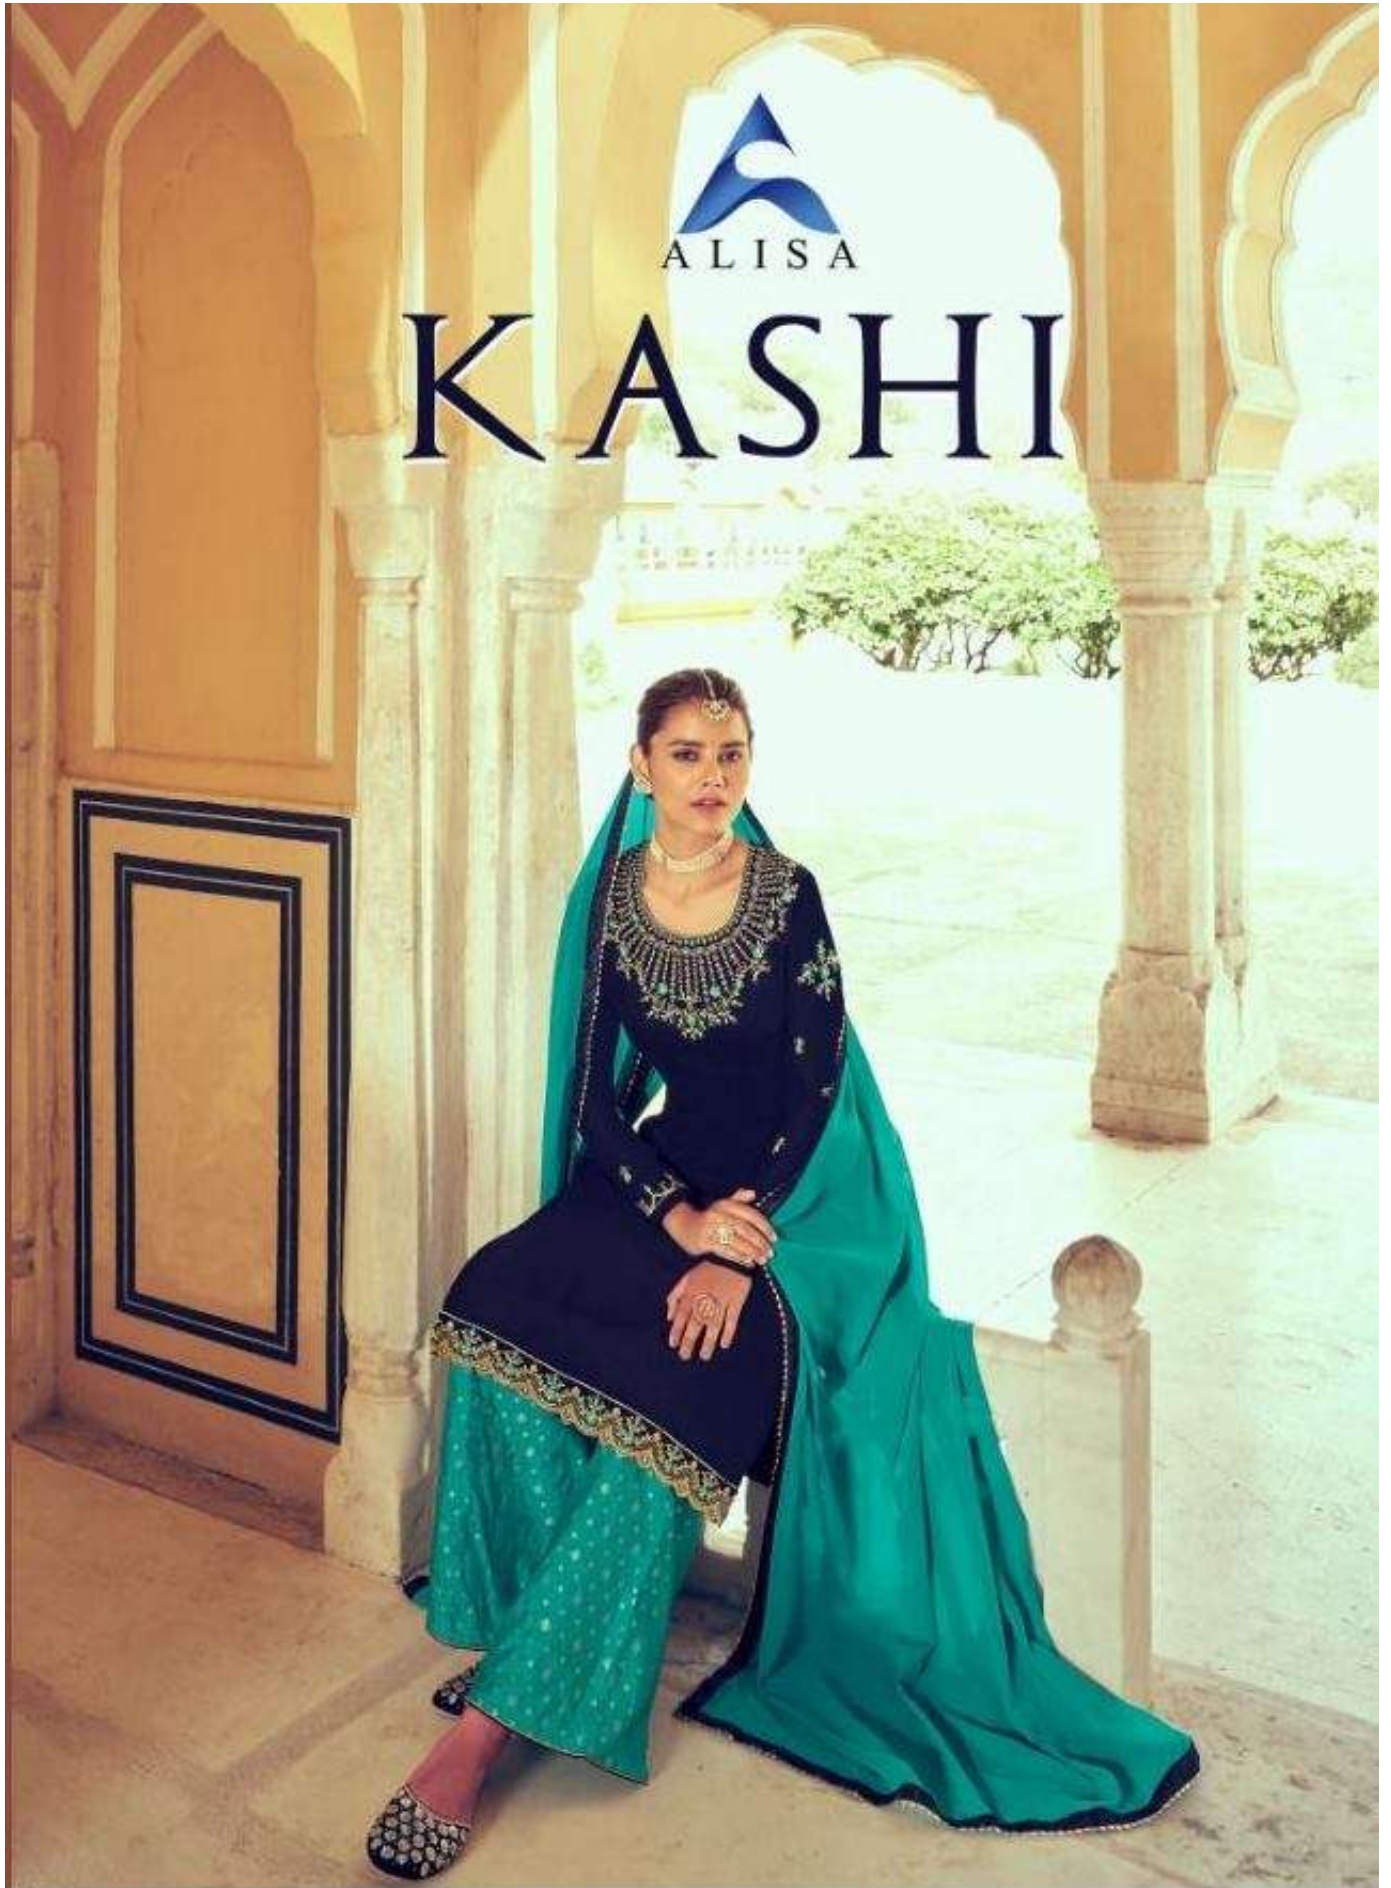

The logo for ALISA, featuring a stylized blue 'A' shape above the brand name.

ALISA

KASHI

ALISA

6901

6902

6903

6904

KASHI

PRESENTING TO YOU OUR NEW CATALOGUE

KASHI

FROM ALISA FASHIONS

TOP

FAUX GORGETTE

INNER

DULL SANTUN

BOTTOM

DYEABLE JACARD STICH PLAZO

DUPATTA

CHINON SILK

The logo for ALISA, featuring a stylized blue 'A' shape above the brand name in a serif font.

ALISA

KASHI