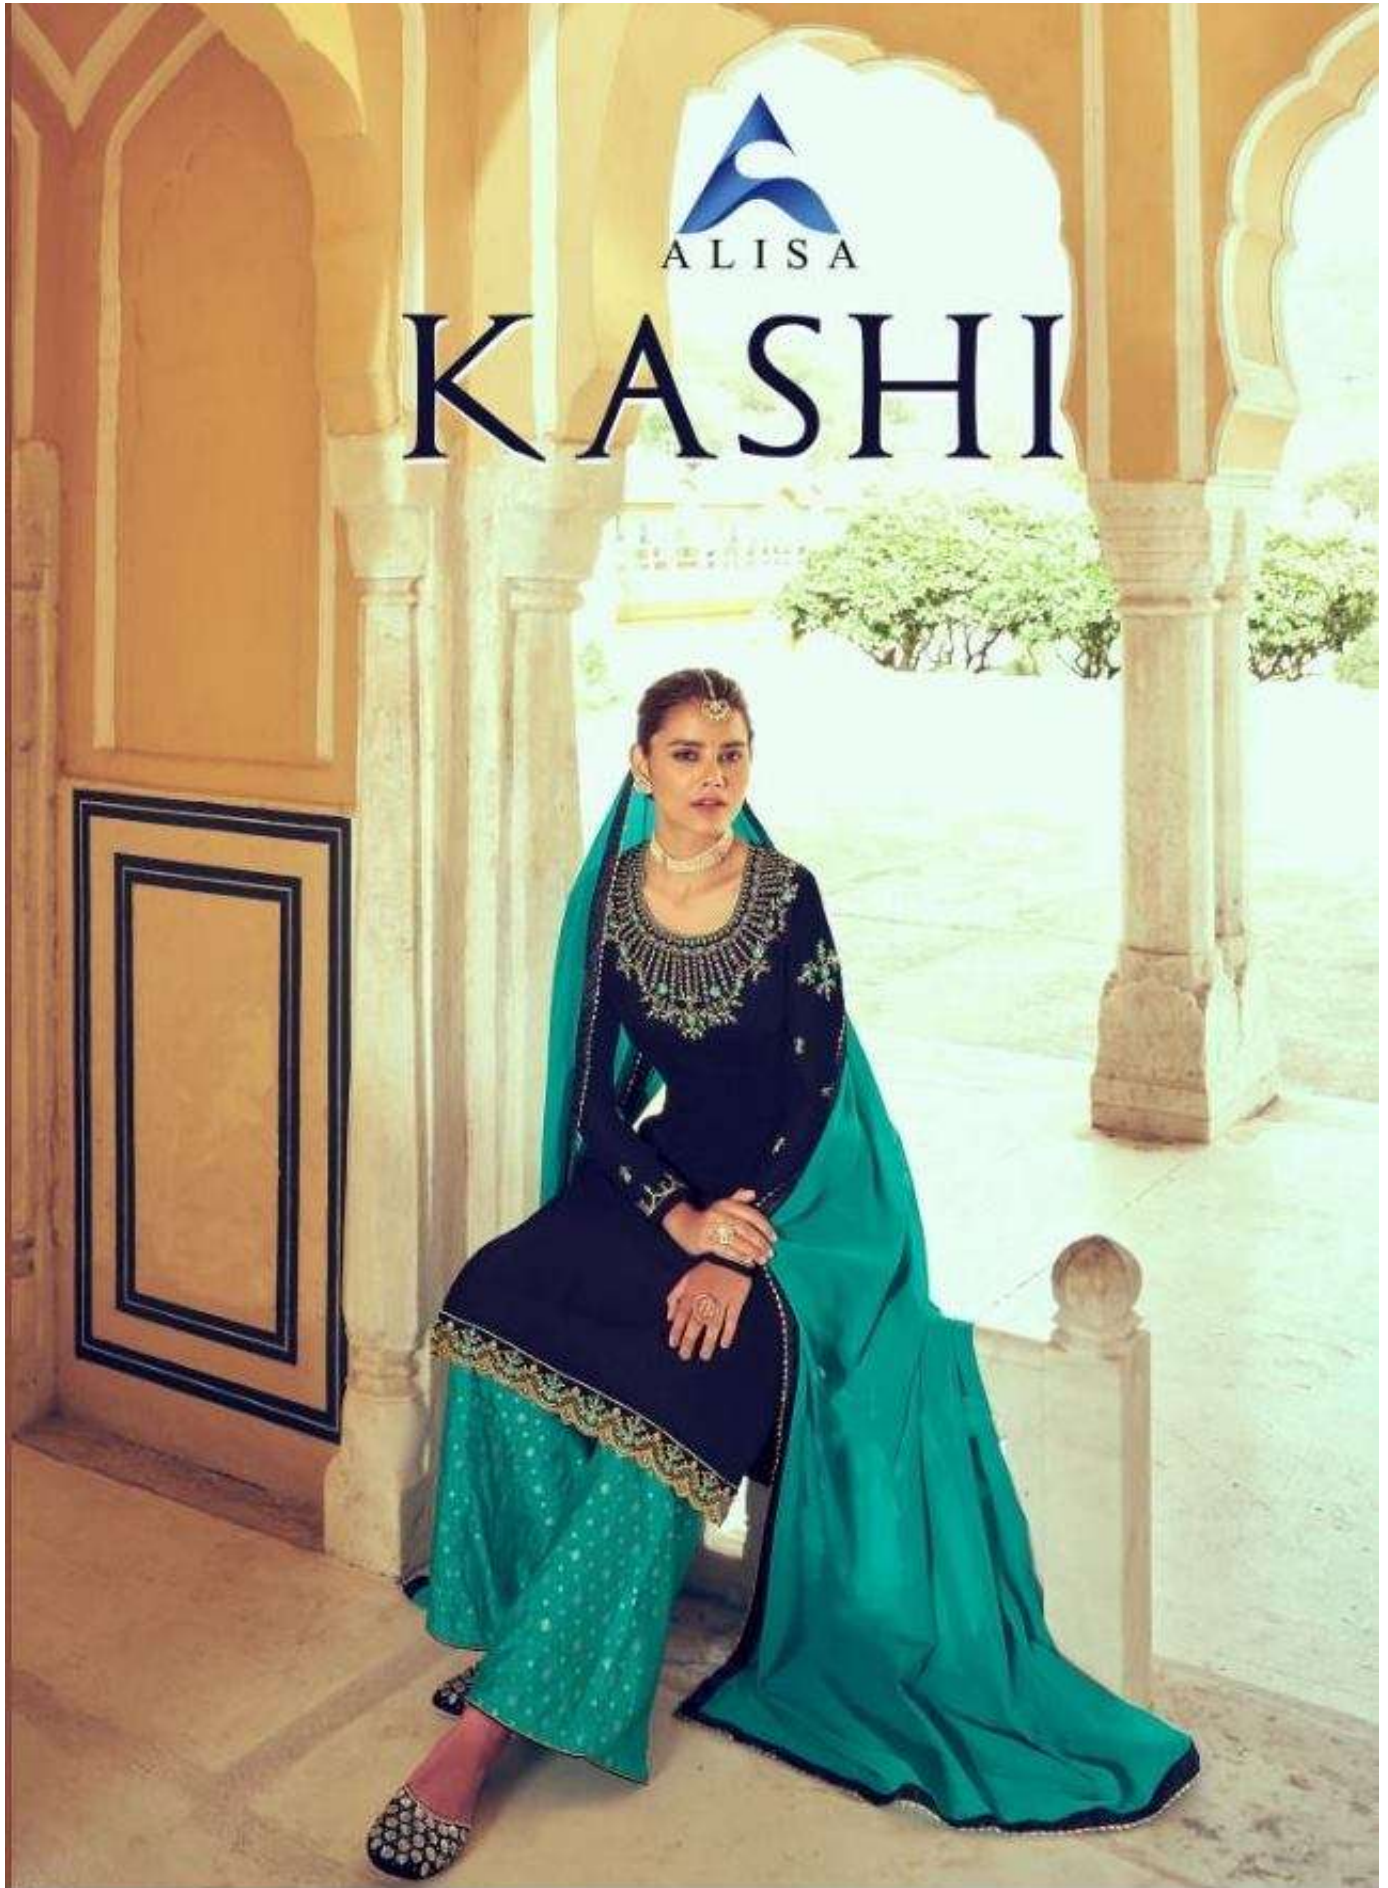

The logo for ALISA, featuring a stylized blue 'A' shape above the brand name in a serif font.

ALISA

KASHI

ALISA

6901

6902

6903

6904

KASHI

PRESENTING TO YOU OUR NEW CATALOGUE

KASHI

FROM ALISA FASHIONS

TOP

FAUX GORGETTE

INNER

DULL SANTUN

BOTTOM

DYEABLE JACARD STICH PLAZO

DUPATTA

CHINON SILK

The logo for ALISA, featuring a stylized blue 'A' shape above the brand name in a serif font.

ALISA

KASHI