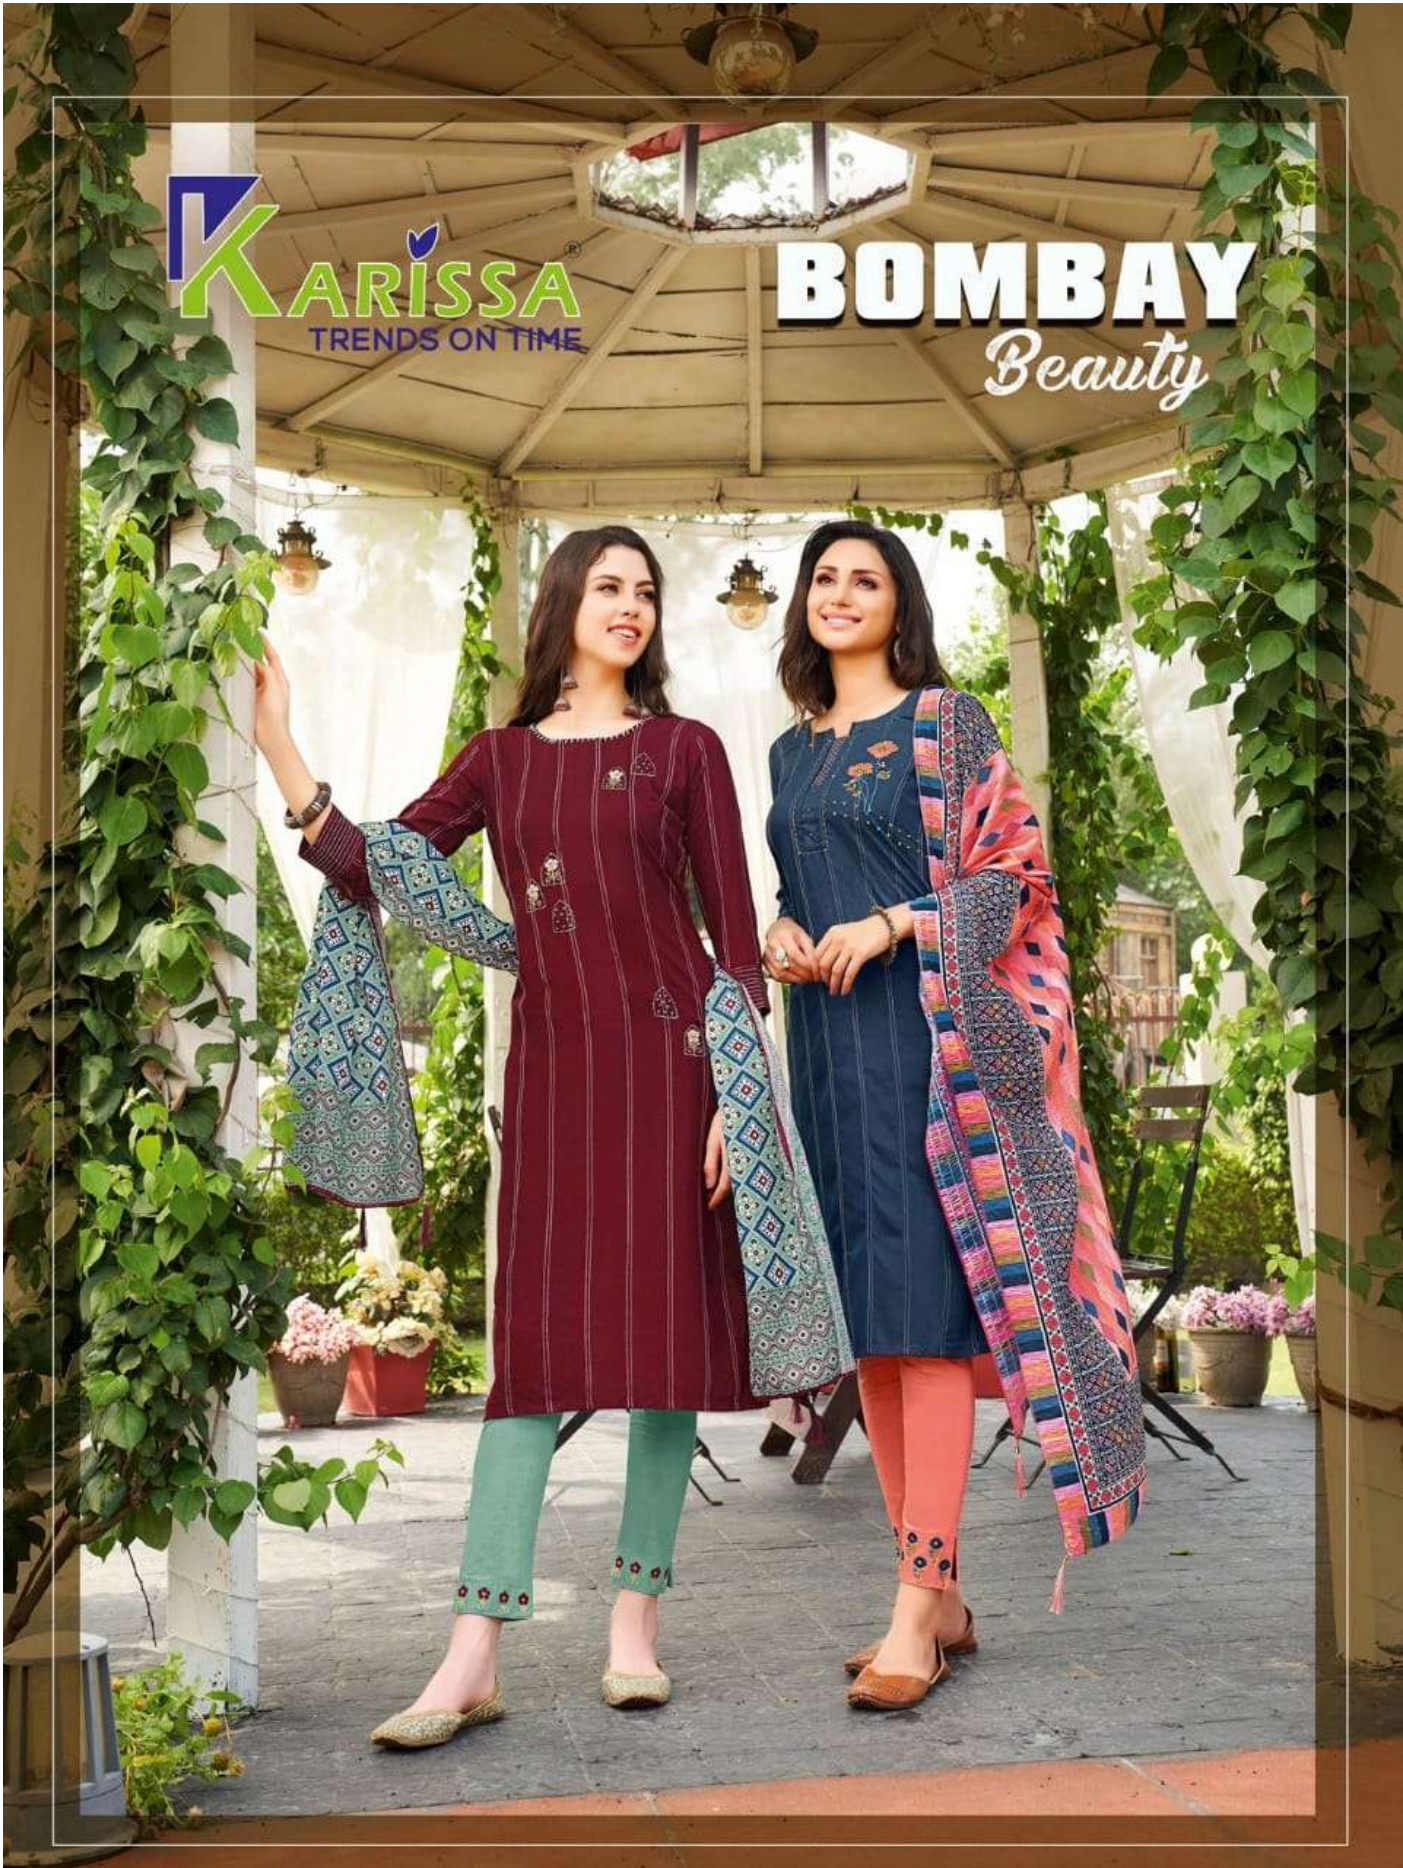

KARISSA
TRENDS ON TIME

1002

KARISSA
TRENDS ON TIME

1005

KARRISSA
TRENDS ON TIME

BOMBAY
Beauty

1001

1002

1003

1004

1005

1006

KARISSA
TRENDS ON TIME

1001

Inspired from a century

This is one of our most luxuriously detailed creations.
Coupled with an exquisite embroidery,
it swings easily from daytime chic to night time glamour.