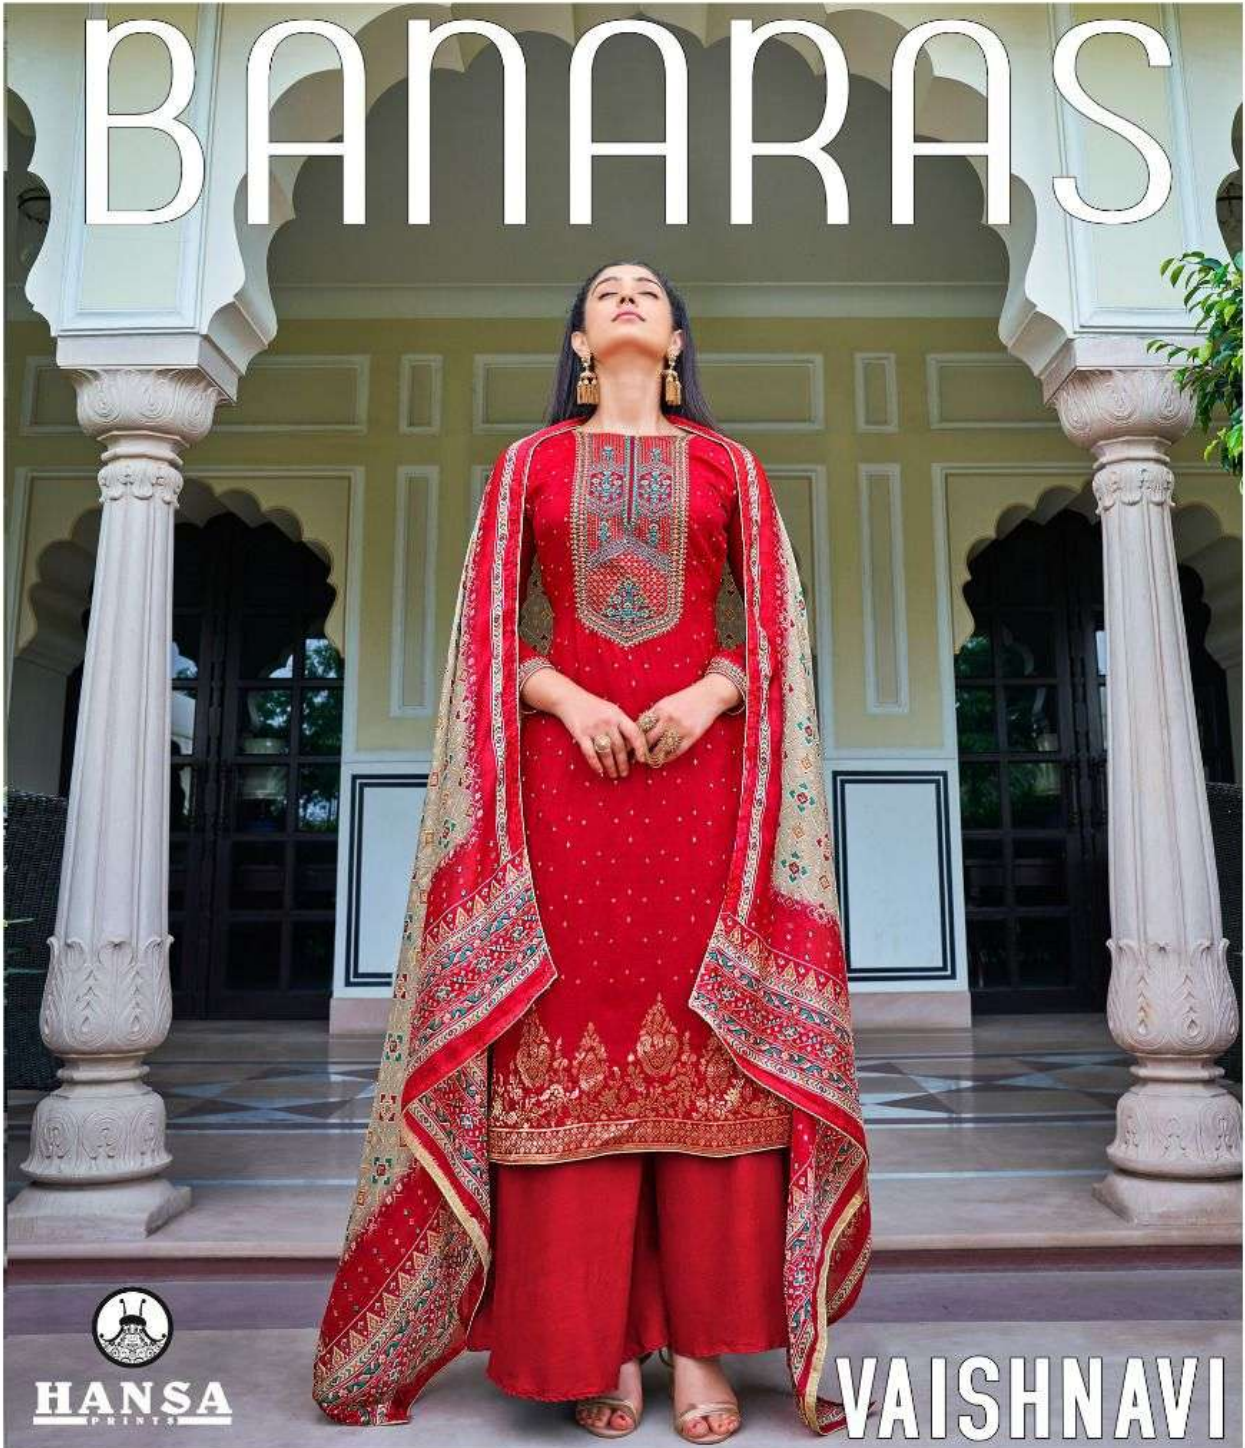

BANARAS

HANSA
PRINTS

VAISHNAVI

TOP	DOLA SILK JACQUARD DYED WITH WORK
BOTTOM	PURE VISCOSE SANTOON DYED
DUPPATA	PURE TABI SILK DIGITAL PRINT

HANSA

3201

3202

3203