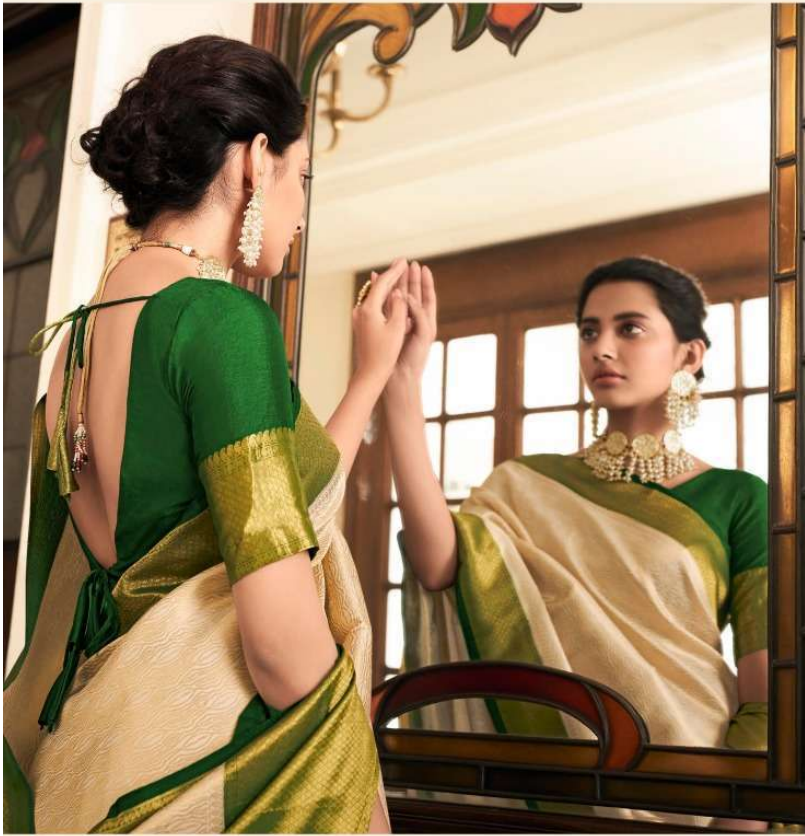

*Pankh*  
Aesthetics of Grace

*Pankh*  
Aesthetics of Grace

*Pankh*  
Kamdhani & Partners  
801

*Pankh*  
Sarees & Accessories

806

A large, vibrant pink graphic area that occupies the right half of the page. It features a faint, artistic background image of a woman's face and floral motifs. The text is centered in the upper portion of this area.

Pankh  
Kamlesh Khanna  
*Magnificent*  
drapes  
810

A diamond-shaped logo containing a stylized floral or geometric pattern.

  
*Pankh*  
\*sarees - shawls\*

808

*Pankh*  
ELEGANCE

810

Pankh  
BY MISTRI ALPANA