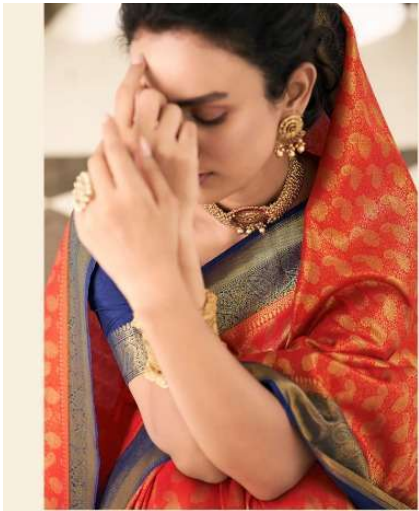

*Pankh*  
Aesthetics of Grace

*Pankh*  
Aesthetics of Grace

*Pankh*  
Kamdhani & Partners  
801

*Pankh*  
Sarees & Accessories

806

A large, vibrant pink graphic area that occupies the right half of the page. It features a faint, artistic background image of a woman's face and floral motifs. The text is centered in the upper portion of this area.

Pankh  
Kamlesh Khanna  
*Magnificent*  
drapes  
810

A diamond-shaped logo containing a stylized floral or geometric pattern.

  
*Pankh*  
\*sarees - shawls\*

808

*Pankh*  
ELEGANCE

810

Pankh  
BY MISTRI ALPANA