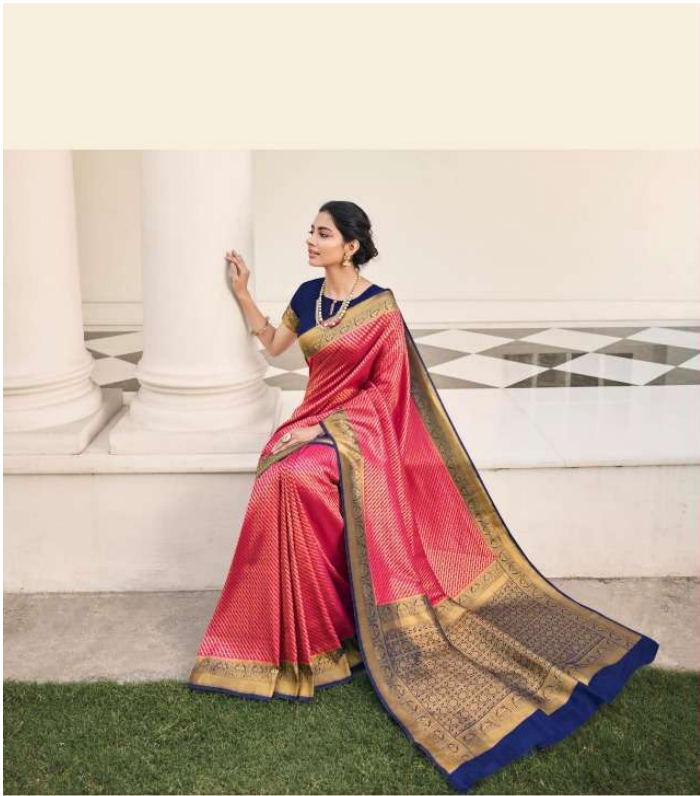

Pankh
Aesthetics of Grace

Pankh
Aesthetics of Grace

Pankh
Kamdhani - Elegance
801

Pankh
Magnificent
drapes
804

Pankh
Sarees & Accessories

806

A large, vibrant pink graphic area that occupies the right half of the page. It features a faint, artistic background image of a woman's face and floral motifs. The text is centered in the upper portion of this area.

Pankh
Kamlesh Khanna
Magnificent
drapes
810

A small, diamond-shaped logo containing a stylized floral or geometric pattern.

Pankh
sarees - attopore

808

Pankh
ELEGANCE

810

Pankh
BY MASTRIZ ALPANTHA

812