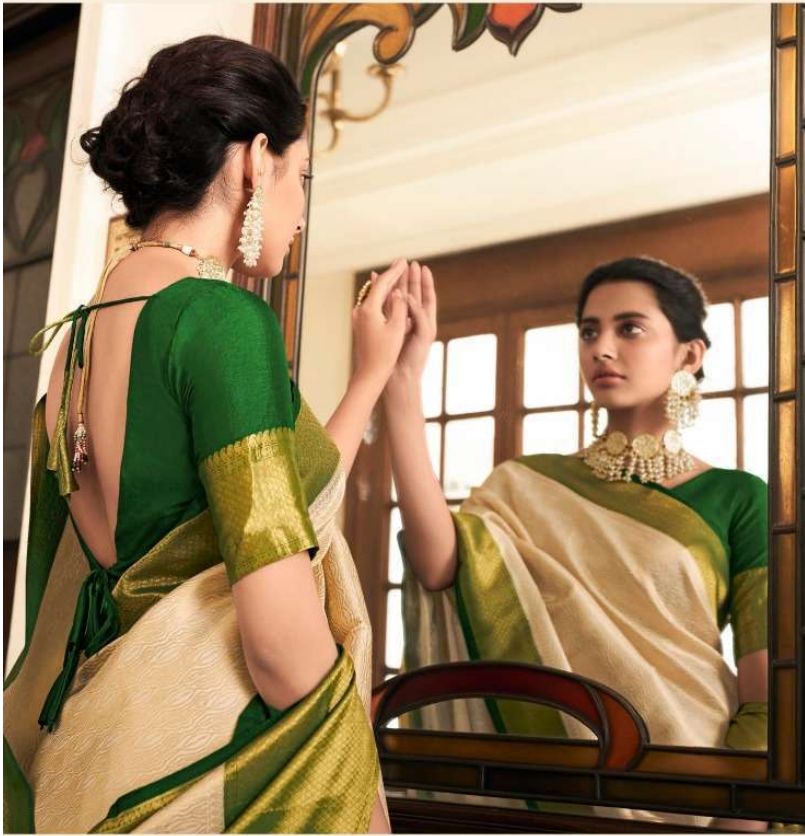

Pankh
Aesthetics of Grace

Pankh
Aesthetics of Grace

Pankh
Kamdhani - Elegance
801

Pankh
Magnificent
drapes
804

Pankh
Sarees & Accessories

806

A large, vibrant pink graphic area that occupies the right half of the page. It features a faint, artistic background image of a woman's face and floral motifs. The text is centered in the upper portion of this area.

Pankh
Kamlesh Khanna
Magnificent
drapes
810

A small, diamond-shaped logo containing a stylized floral or geometric pattern.

Pankh
sarees - attopore

808

Pankh
ELEGANCE

810

Pankh
BY MASTRIZ ALPANTHA

812