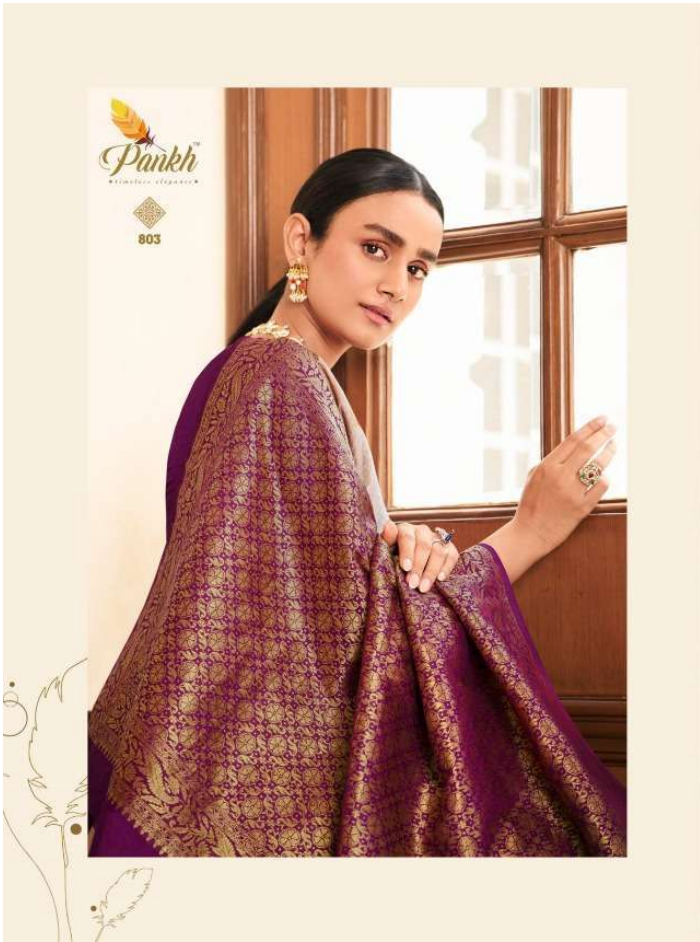

Pankh
Aesthetics of Grace

Pankh
Aesthetics of Grace

Pankh
Kamdhani - Elegance
801

Pankh
Magnificent
drapes
804

Pankh
Sarees & Accessories

806

A large, vibrant pink graphic area that occupies the right half of the page. It features a faint, artistic background image of a woman's face and floral motifs. The text is centered in the upper portion of this area.

Pankh
Kamlesh Khanna
Magnificent
drapes
810

A small, diamond-shaped logo containing a stylized floral or geometric pattern.

Pankh
sarees - attopore

808

Pankh
ELEGANCE

810

Pankh
BY MASTRIZ ALPANTHA

812