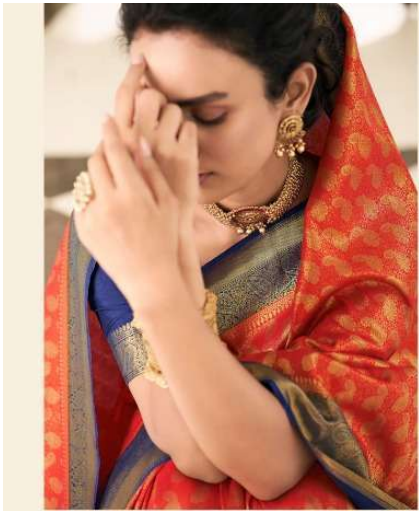

Pankh
Aesthetics of Grace

Pankh
Aesthetics of Grace

Pankh
Kamdhani - Elegance
801

Pankh
Magnificent
drapes
804

Pankh
Sarees & Accessories

806

A large, vibrant pink graphic area that occupies the right half of the page. It features a faint, artistic background image of a woman's face and floral motifs. The text is centered in the upper portion of this area.

Pankh
Kamlesh Khanna
Magnificent
drapes
810

A small, diamond-shaped logo containing a stylized floral or geometric pattern.

Pankh
sarees - attopore

808

Pankh
ELEGANCE

810

Pankh
BY MASTRIZ ALPANTHA

812