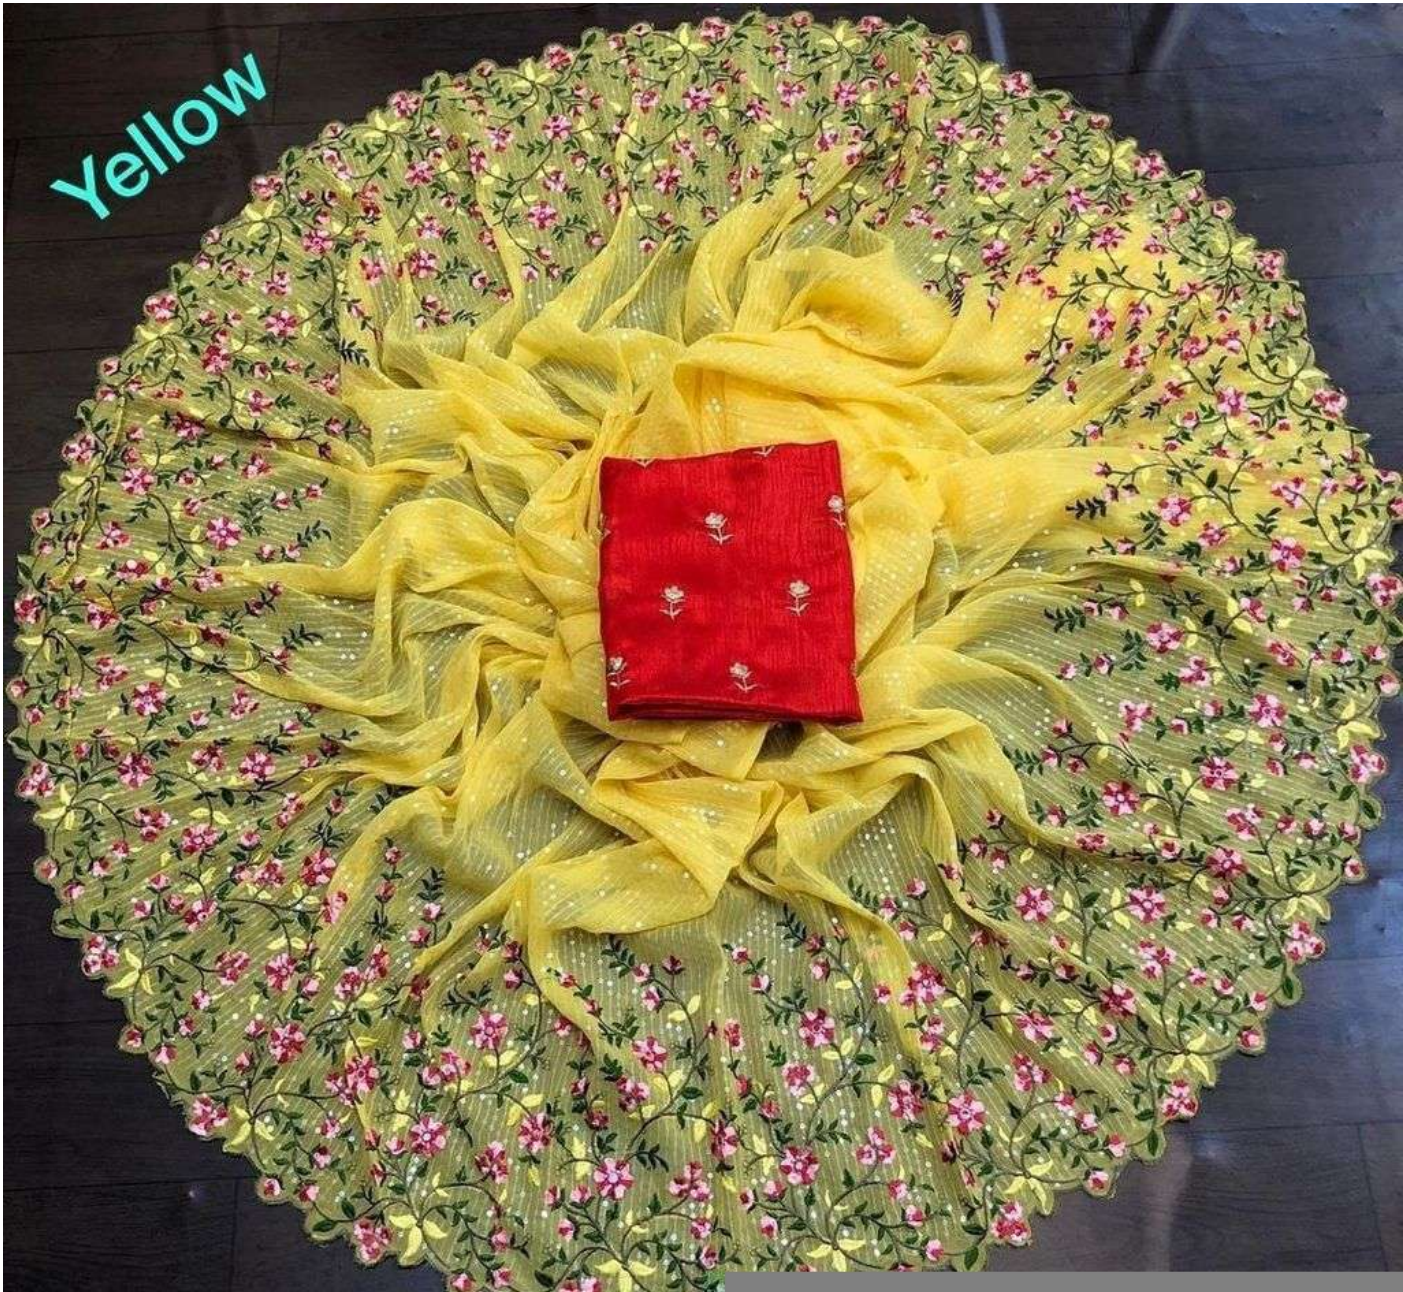

Peach

#411563

Premium Georgette Sequence Embroidery

Baby pink

Black

Pure georgette saree with
sequance & thread work

White

Pista

Grey

#411563

Yellow

Off white