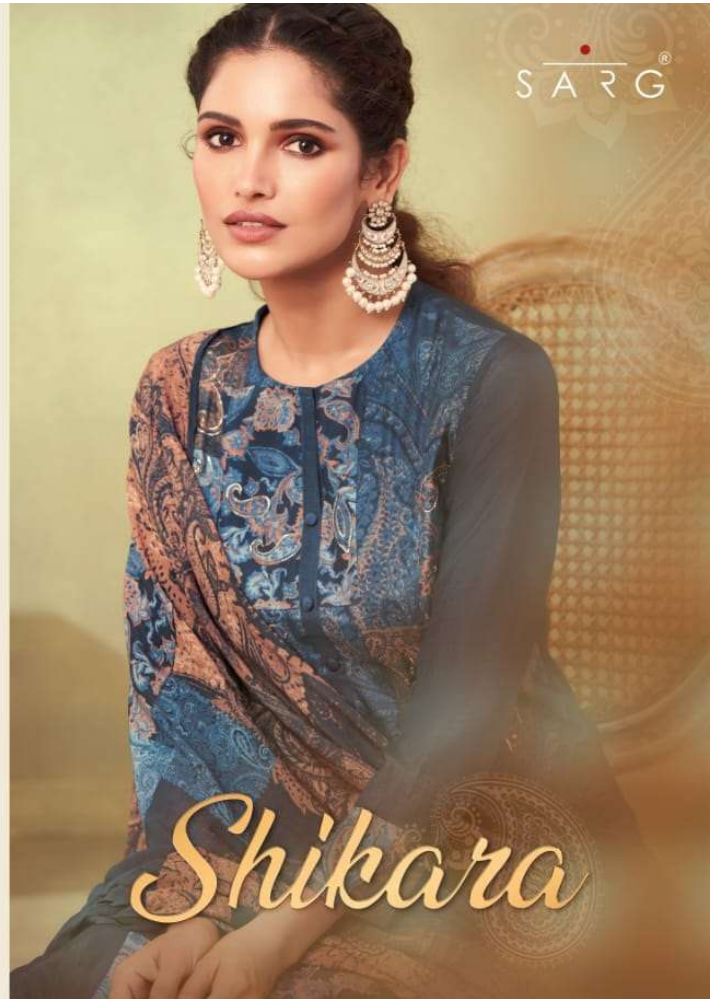

RATE LIST

H S N CODE - 540834

DESIGN NO

939 - 938

966 - 988

908 - 946

973 - 964

DESCRIPTION

TOP - CASHMIRI SILK DIGITAL PRINT WITH HAND WORK

BOTTOM - MULBERRY SATIN

DUPATTA - PURE MUSLIN SILK DUPATTA DIGITAL PRINTED

RATE

{ RS, 1895/- }

TOTAL SUITS = 8 TOTAL AMOUNT - 15160/- AVG. RATE - 1895/-

SARG®

Shikara