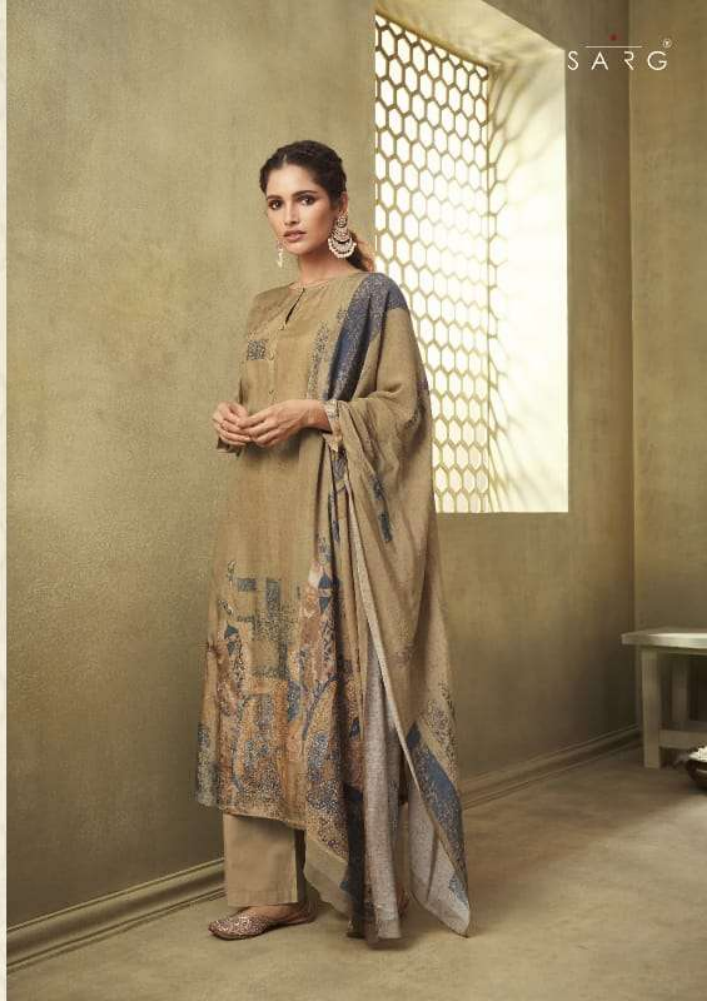

908

946

SARG