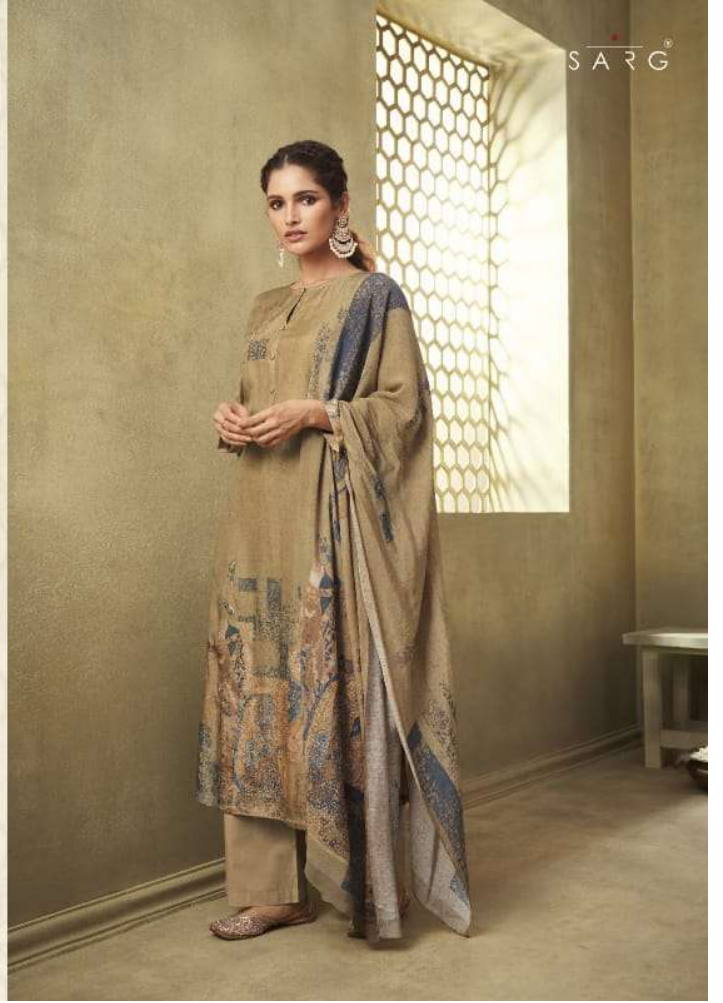

908

946

SARG