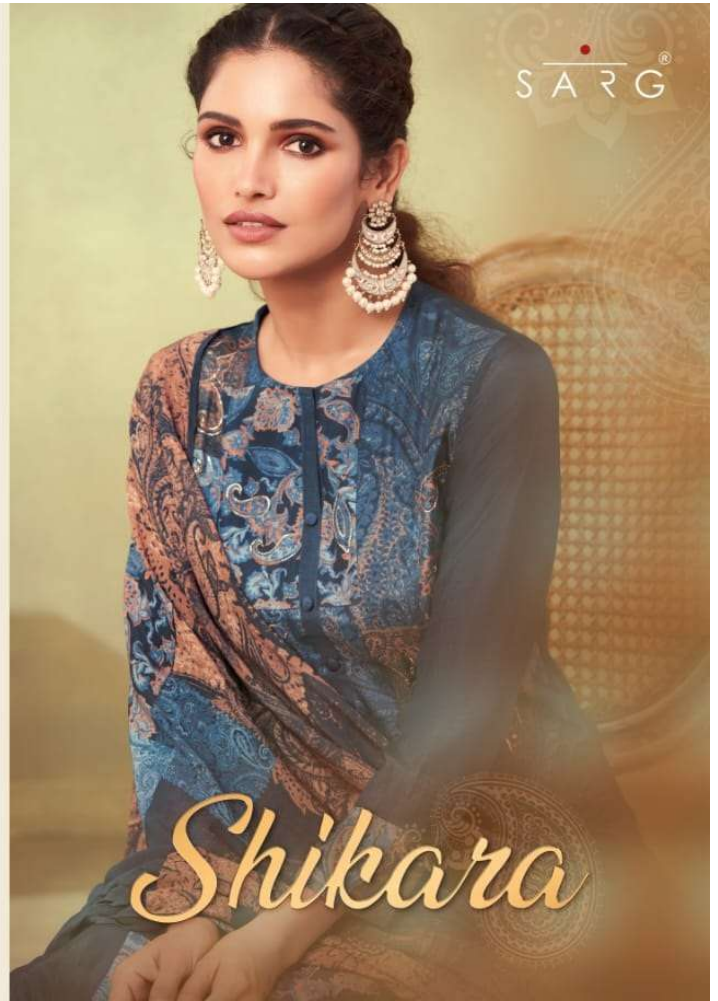

RATE LIST

H S N CODE - 540834

DESIGN NO

939 - 938

966 - 988

908 - 946

973 - 964

DESCRIPTION

TOP - CASHMIRI SILK DIGITAL PRINT WITH HAND WORK

BOTTOM - MULBERRY SATIN

DUPATTA - PURE MUSLIN SILK DUPATTA DIGITAL PRINTED

RATE

{ RS, 1895/- }

TOTAL SUITS = 8 TOTAL AMOUNT - 15160/- AVG. RATE - 1895/-

SARG®

Shikara