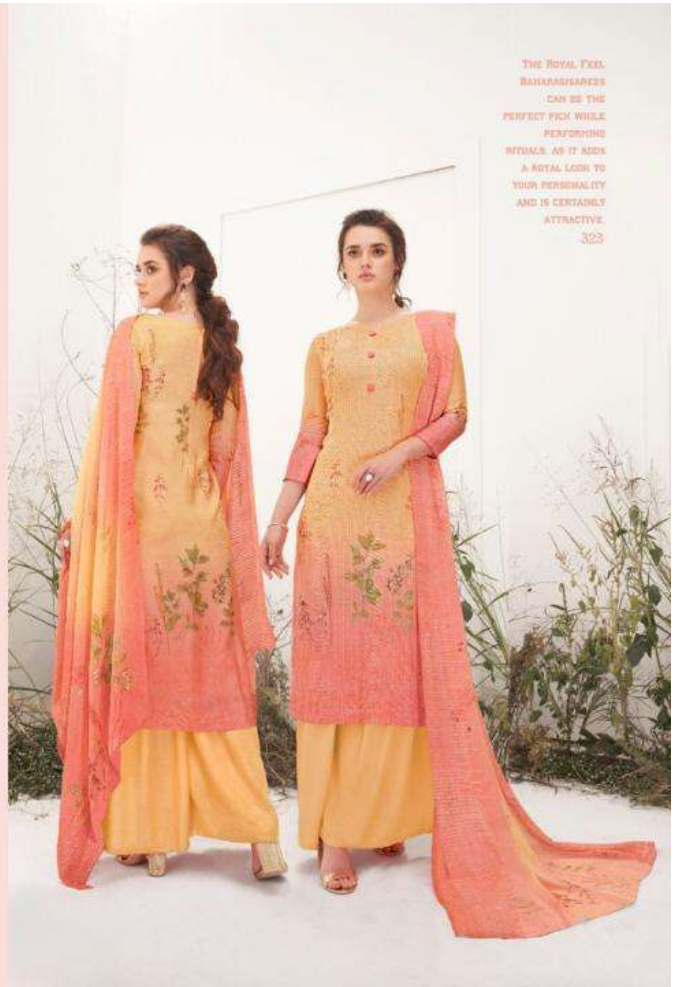

KARMA
BRAND FOR LADIES

THE ROYAL FEEL,
BAHARANGAPHERS
CAN BE THE
PERFECT PICK WHILE
PERFORMING
RITUALS. AS IT ADDS
A ROYAL LOOK TO
YOUR PERSONALITY
AND IS CERTAINLY
ATTRACTIVE.
323