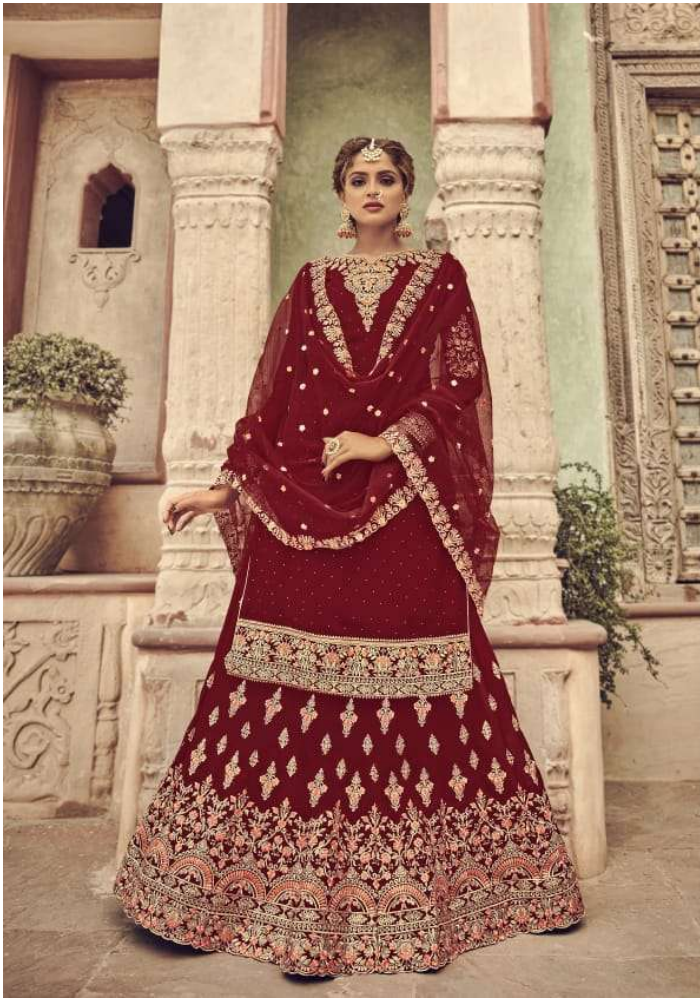

TOP - HEAVY BLOOMING GEORGET
LAHANGA - HEAVY BLOOMING GEORGET
DUPPTA - BUTTURFLY NETT

AMYRA
Designer

CLASSIC
& REGAL

AMYRA
Designer

DIVINE beauty

SEASON
LOVE
Design no. 107

AMYRA
Designer
Gorgeous & MODERN

AMYRA
Designer
**CLASSIC
& REGAL**