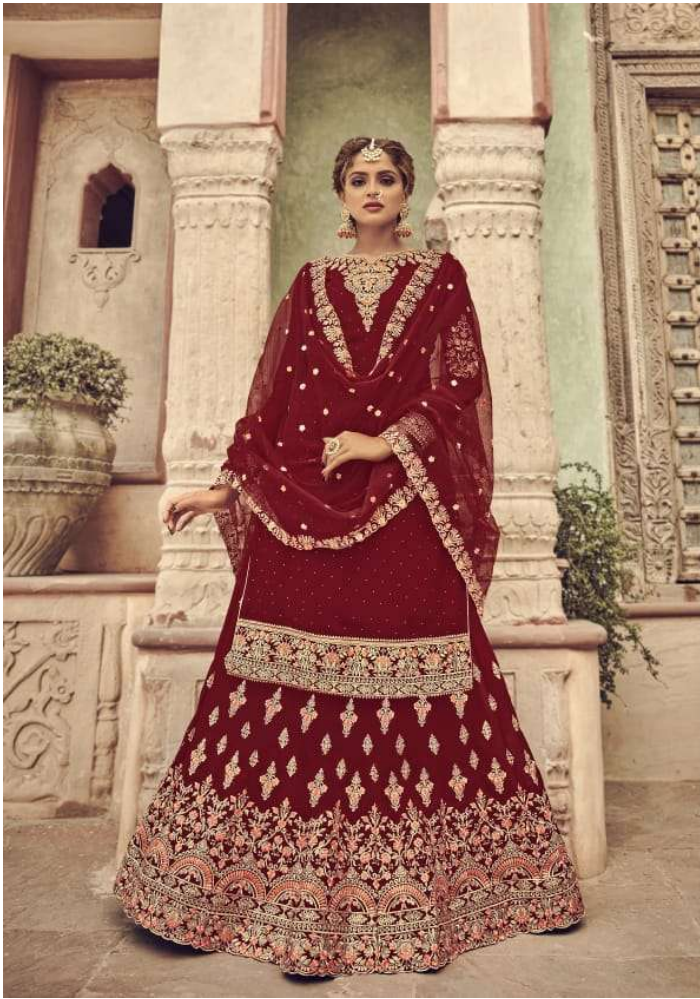

TOP - HEAVY BLOOMING GEORGET
LAHANGA - HEAVY BLOOMING GEORGET
DUPPTA - BUTTURFLY NETT

AMYRA
Designer
CLASSIC
& REGAL

AMYRA
Designer

DIVINE

SEASON
LOVE *of*
Design no. 107

AMYRA
Designer
Gorgeous & MODERN

AMYRA
Designer
**CLASSIC
& REGAL**