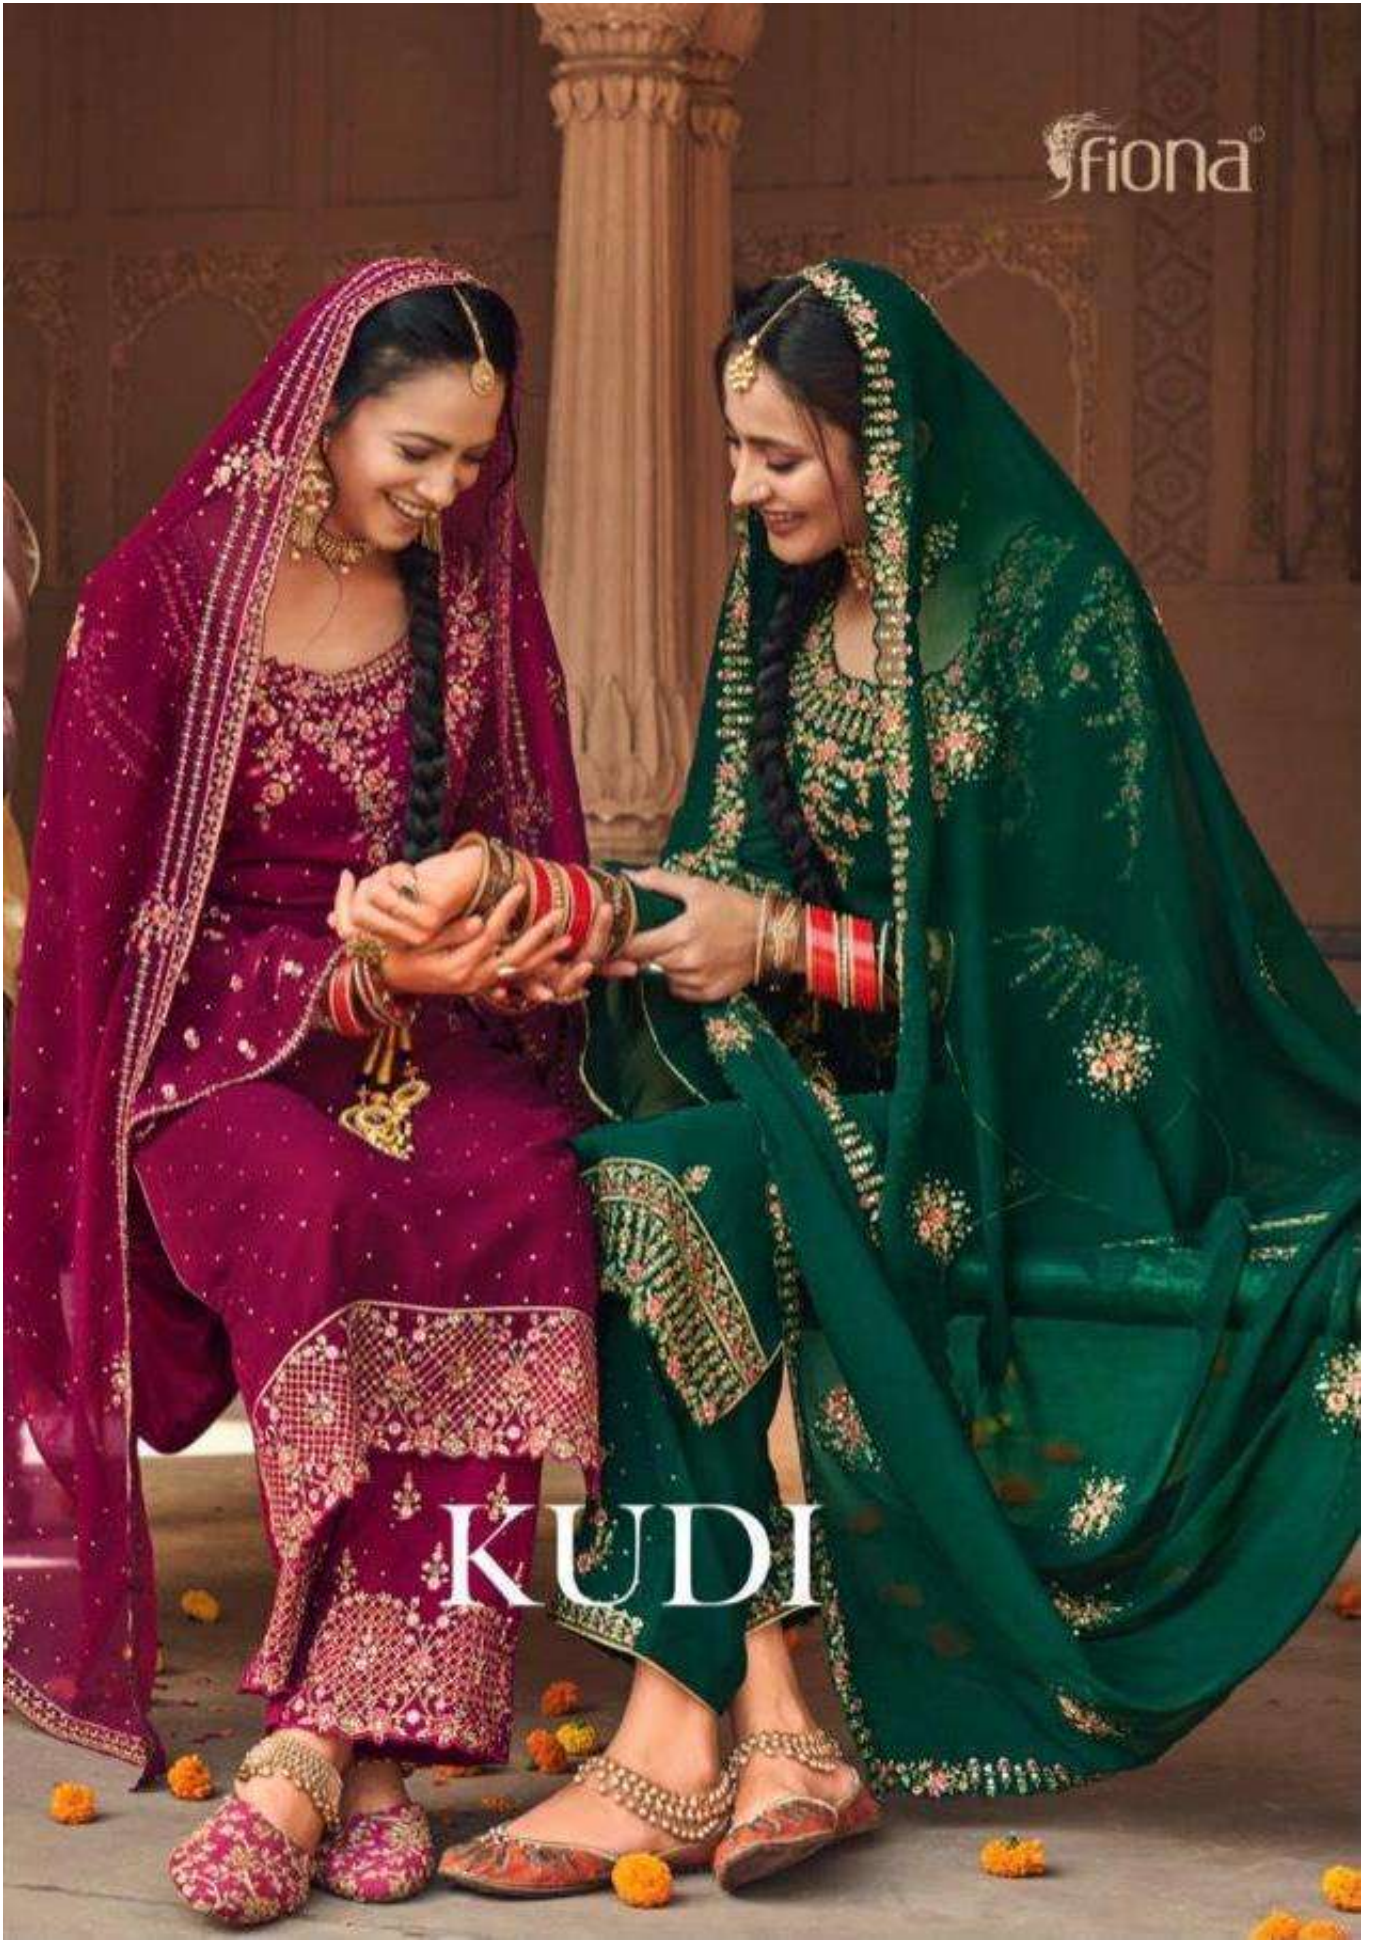

fiona®

KUDI

DESIGNS THAT WILL MAKE YOU LOOK AWESOME AND WHICH WILL MAKE YOU
STAND OUT FROM THE CROWD.

26003

KUDI

TOP	SHREE SILK GORGETTE WITH SEQUENCE AND EMBROIDERY DESIGNER WORK
BOTTOM	DULL SANTOON WITH SEQUENCE AND EMBROIDERY WORK
DUPPATA	GORGETTE WITH SEQUENCE AND EMBROIDERY HEAVY DUPPATA
RATE	1795