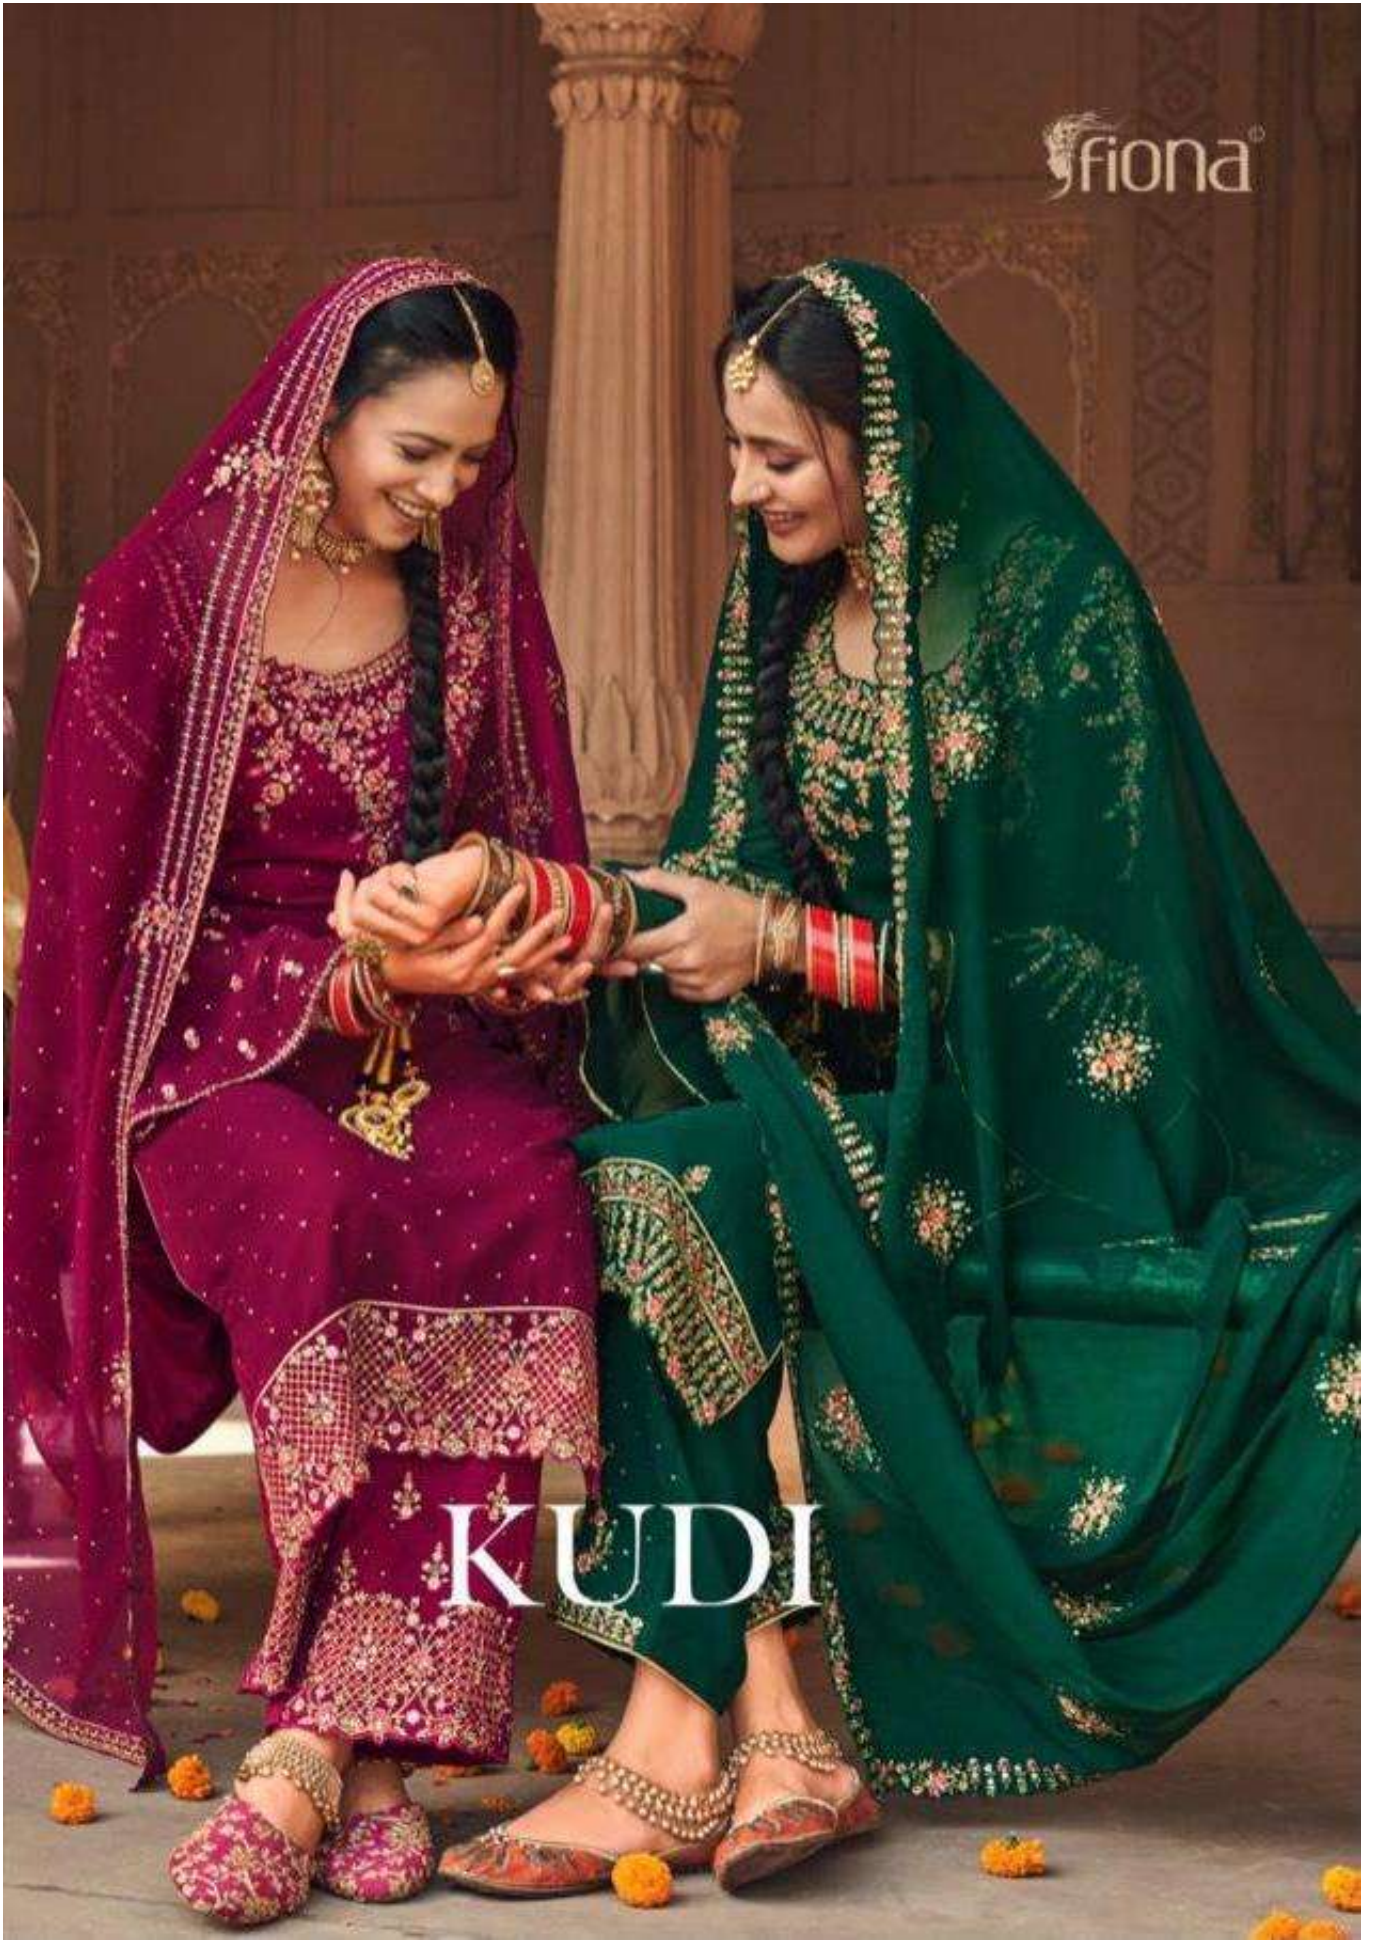

fiona®

KUDI

DESIGNS THAT WILL MAKE YOU LOOK AWESOME AND WHICH WILL MAKE YOU
STAND OUT FROM THE CROWD.

26003

fiona®

KUDI

TOP	SHREE SILK GORGETTE WITH SEQUENCE AND EMBROIDERY DESIGNER WORK
BOTTOM	DULL SANTOON WITH SEQUENCE AND EMBROIDERY WORK
DUPPATA	GORGETTE WITH SEQUENCE AND EMBROIDERY HEAVY DUPPATA
RATE	1795