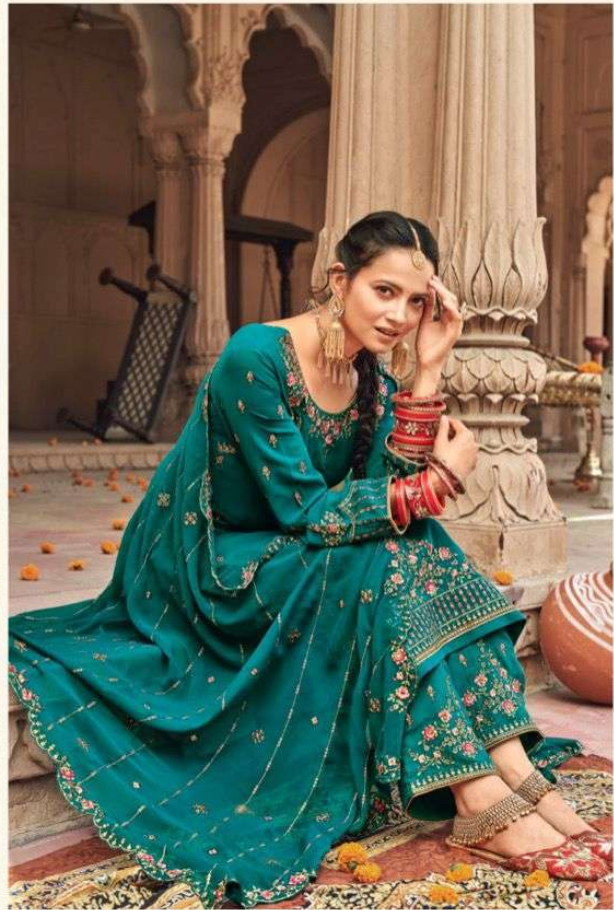

fiona®

GIVE A BOOST TO YOUR LOOK WITH THIS SUPERB ETHNIC DESIGNS!

26006