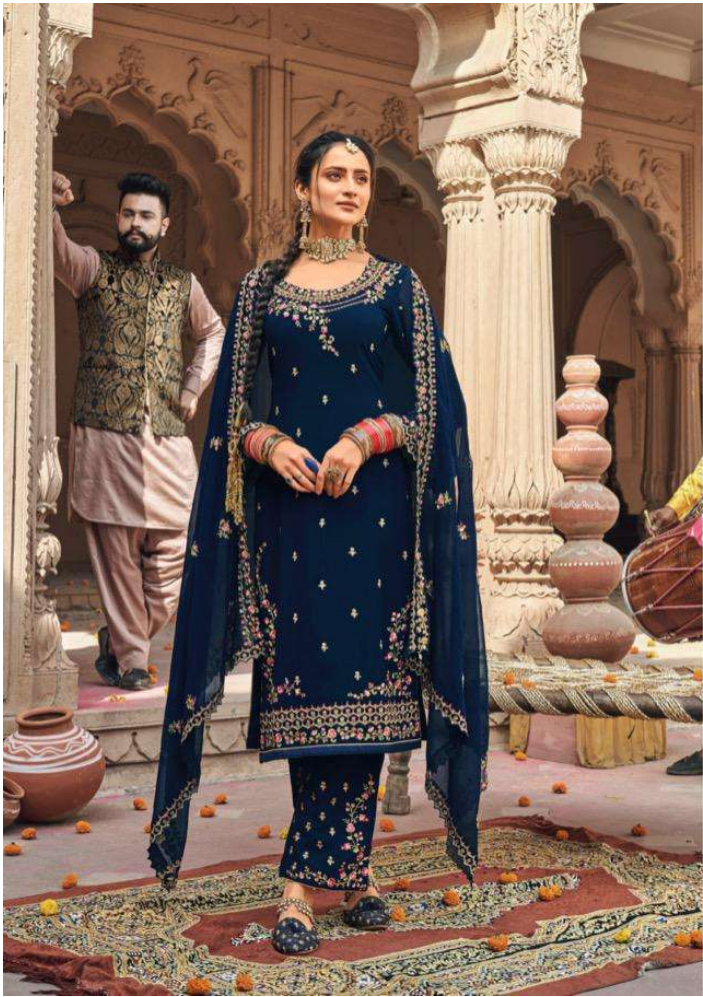

fiona®

KUDI

DESIGNS THAT WILL MAKE YOU LOOK AWESOME AND WHICH WILL MAKE YOU
STAND OUT FROM THE CROWD.

26003

fiona®

KUDI

TOP	SHREE SILK GORGETTE WITH SEQUENCE AND EMBROIDERY DESIGNER WORK
BOTTOM	DULL SANTOON WITH SEQUENCE AND EMBROIDERY WORK
DUPPATA	GORGETTE WITH SEQUENCE AND EMBROIDERY HEAVY DUPPATA
RATE	1795

fiona®

VOWS TO BE TOGETHER FOREVER WITH YOU ON ANY SPECIAL OCCASION IN YOUR LIFE.

26001

fiona®

SUBTLE COLLECTION TO BE ITS BEST AND IRRESISTIBLE TO LOOK AWAY

26006

fiona®

26002