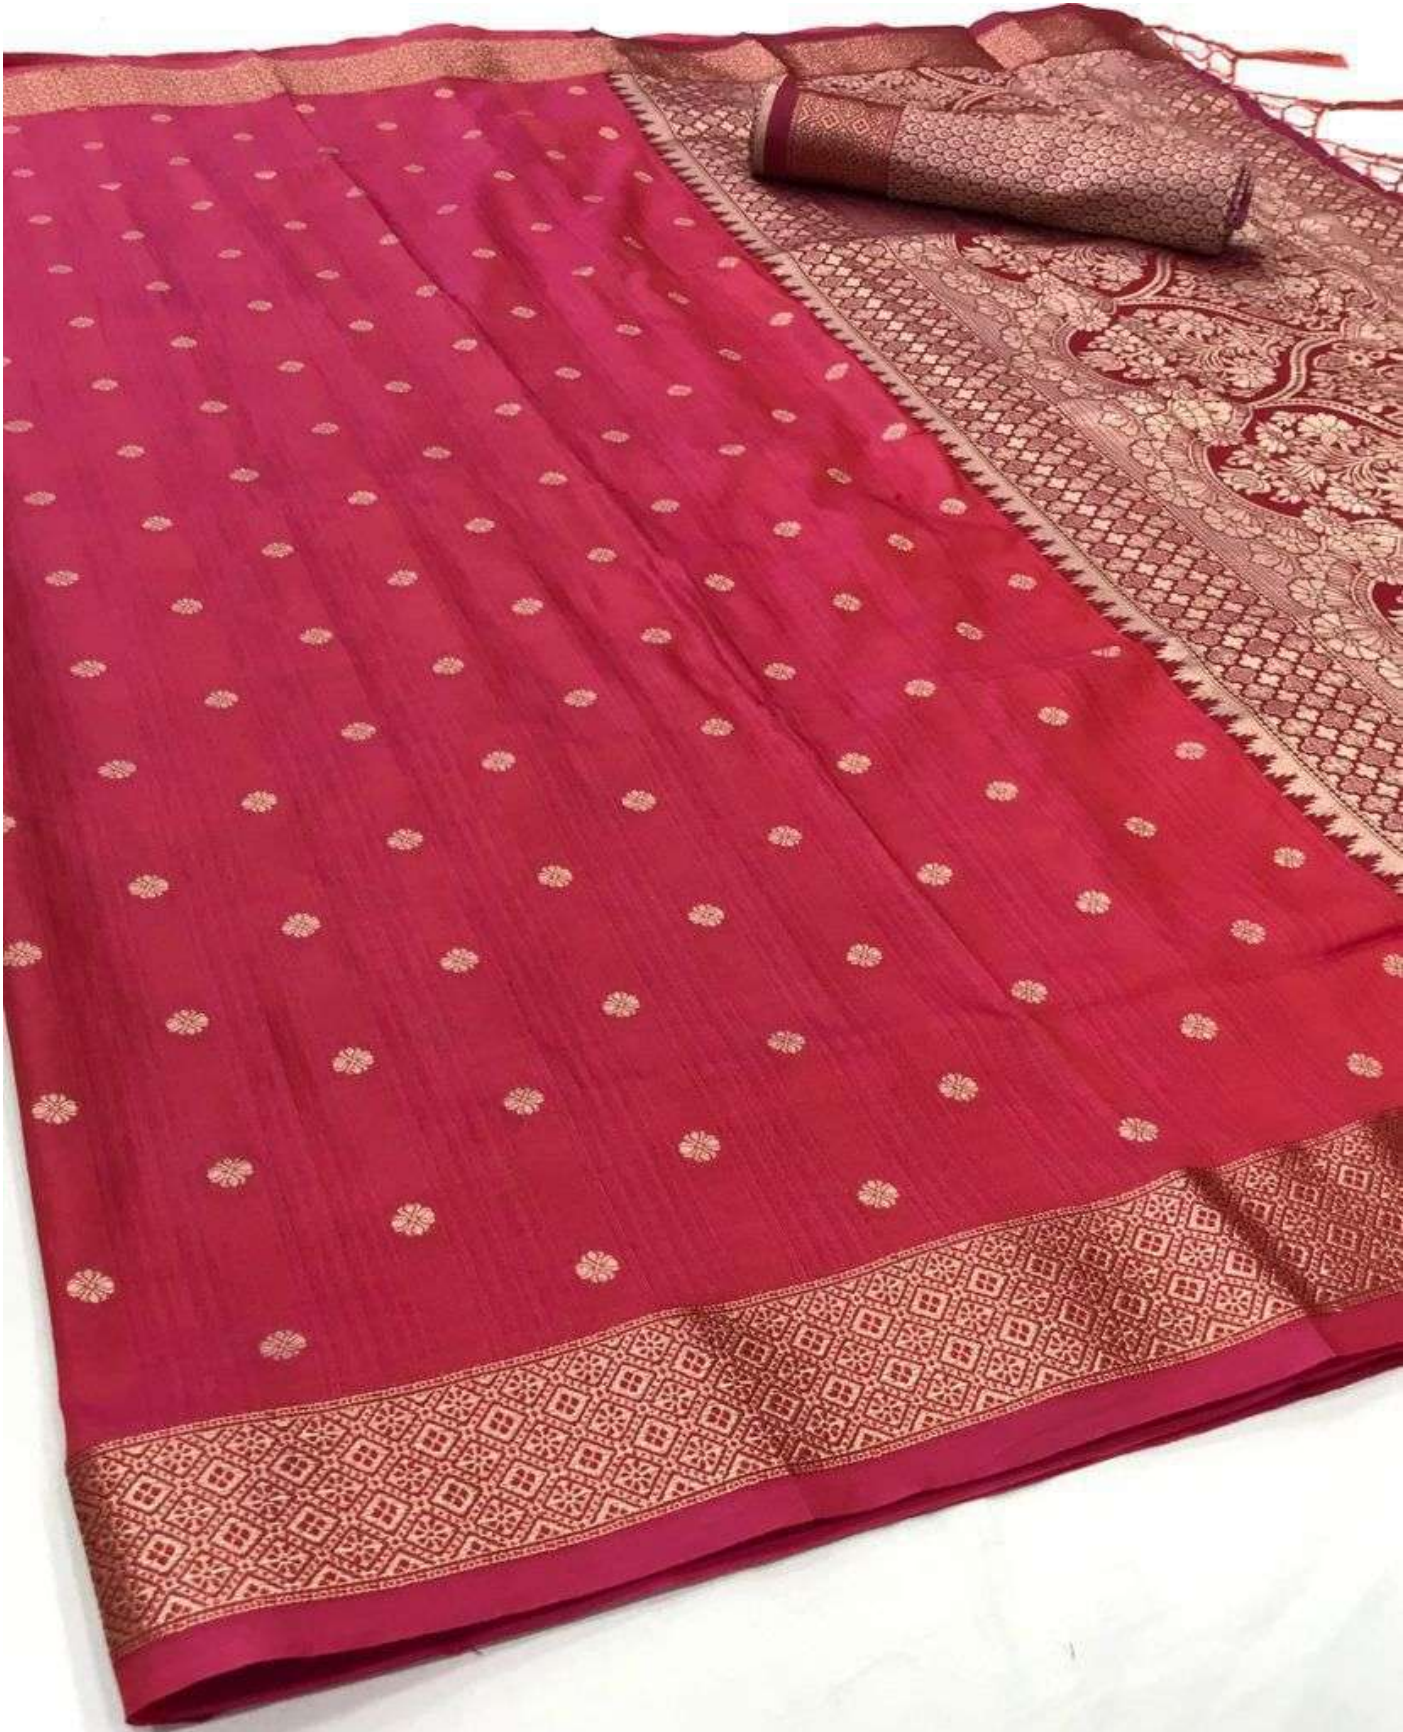

RAJTEX
Indigena
Womens | Ethnic | Men

KARNI SILK

HANDELOOM WEAVING SAREES 208006

RAJTEX
Indigena
Womens | Ethnic | Men

KARNI SILK

HANDLOOM WEAVING SAREES 208006

RAJTEX
Rajasthan
Woolen | Linen | Cotton

KARNI SILK

HANDELOOM WEAVING SAREES 208004

KARNI SILK

HANDLOOM WEAVING SAREES

208001

208002

208003

208004

208005