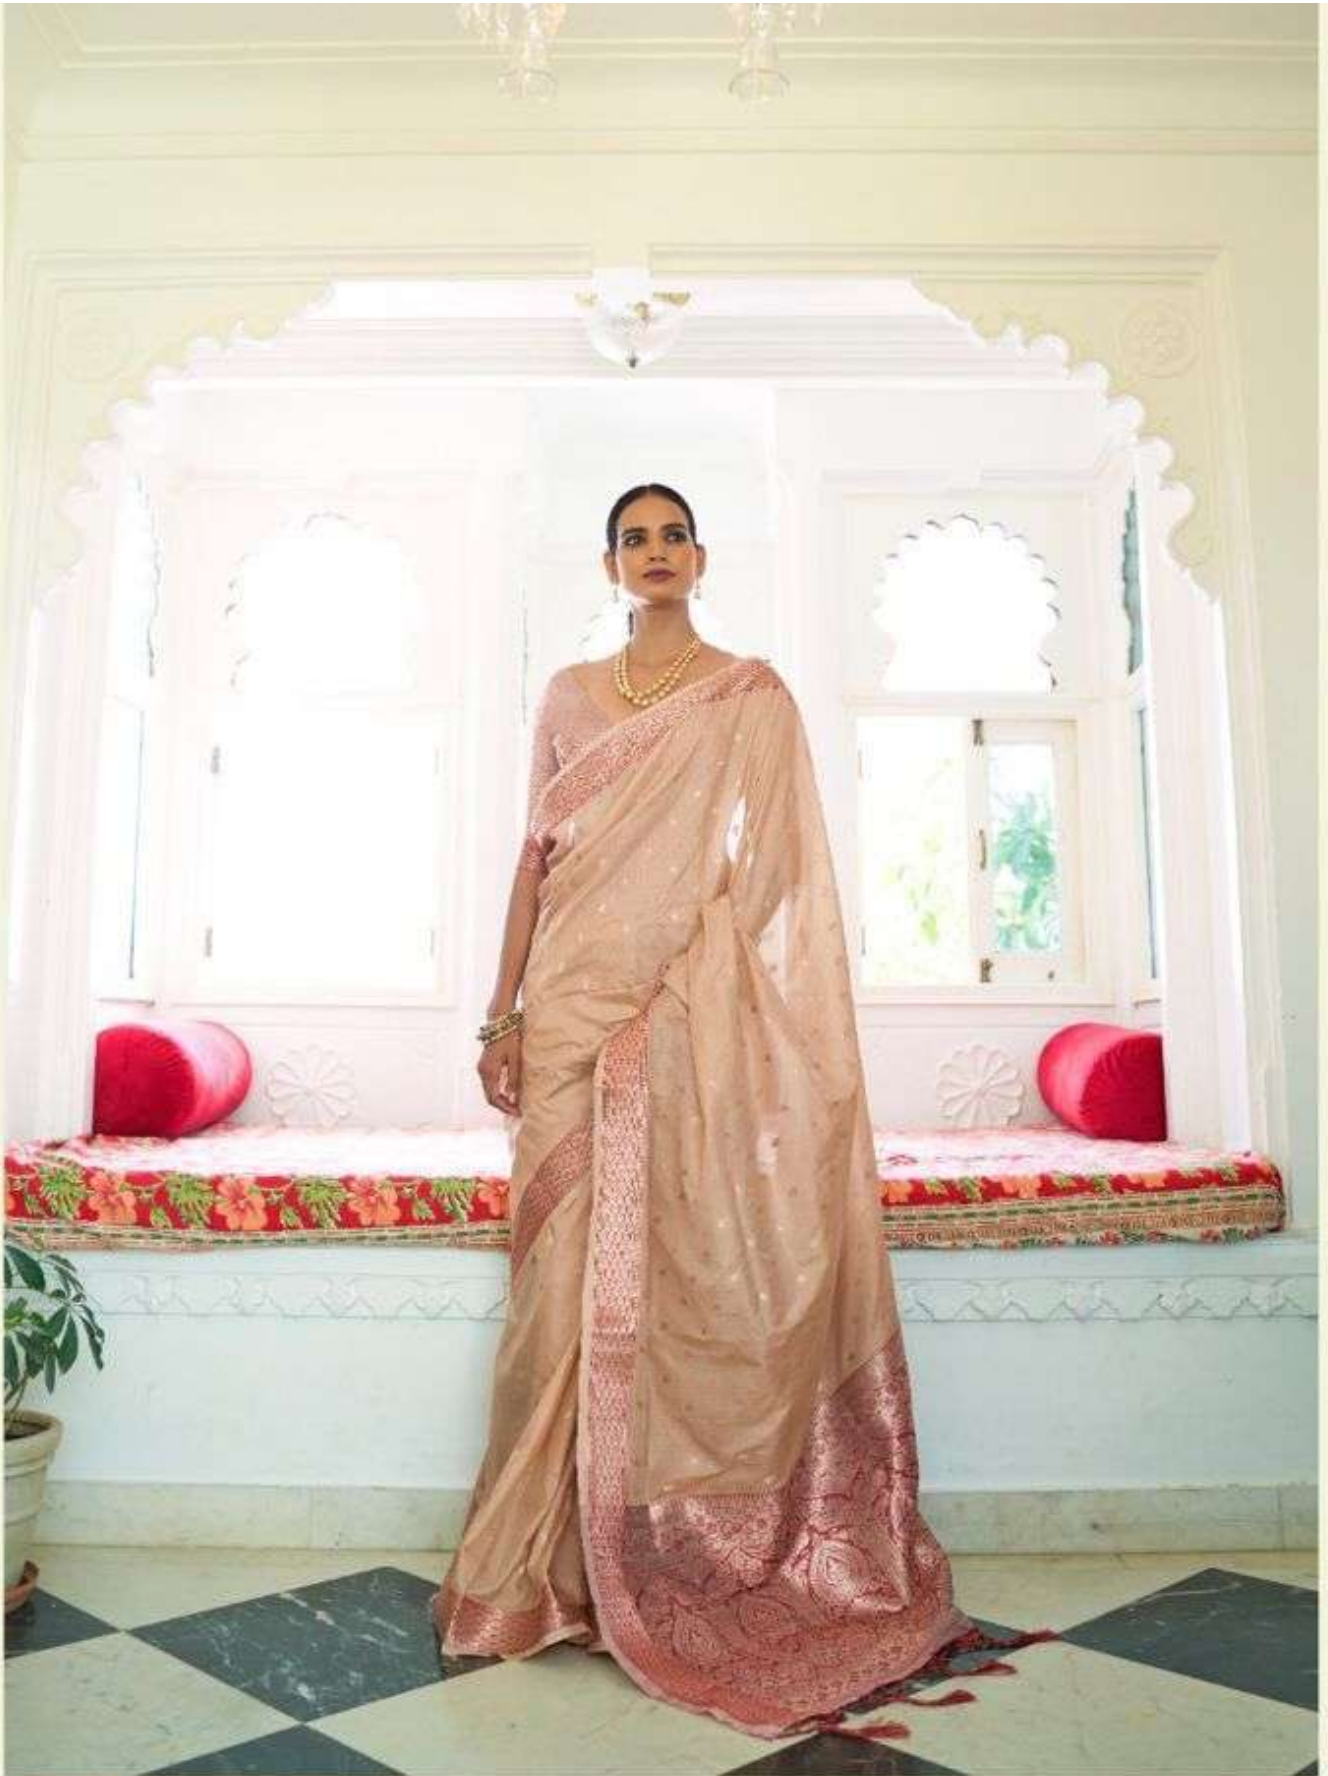

RAJTEX
Indigena
Womens | Ethnic | Men

KARNI SILK

HANDELOOM WEAVING SAREES 208006

RAJTEX
Indigena
Womens | Ethnic | Men

KARNI SILK

HANDLOOM WEAVING SAREES 208006

RAJTEX
Rajasthan
Woolen | Linen | Cotton

KARNI SILK