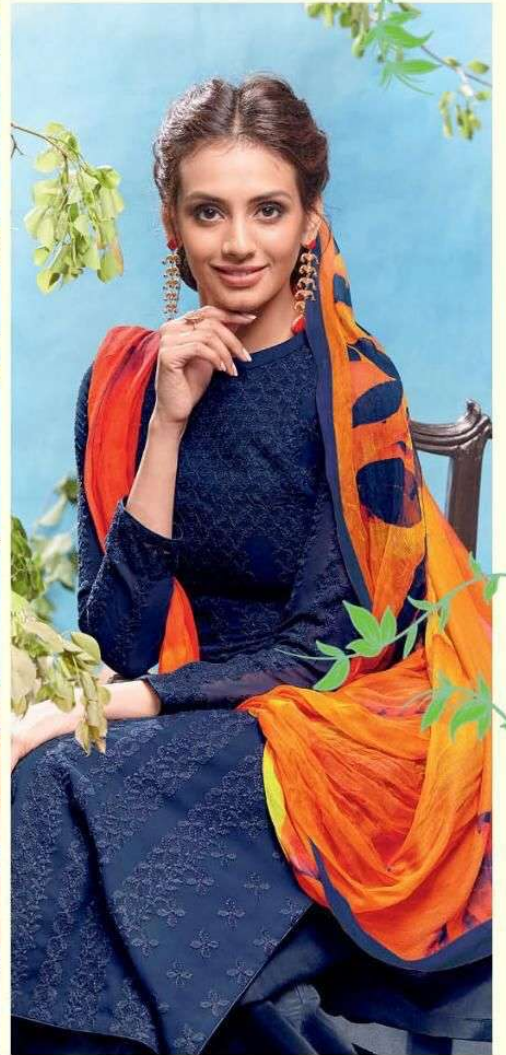

KIMORA'S
SIRI

7206

Deep blue and orange contrast

KIMORA'S
SIRI

7206

Deep blue and orange contrast