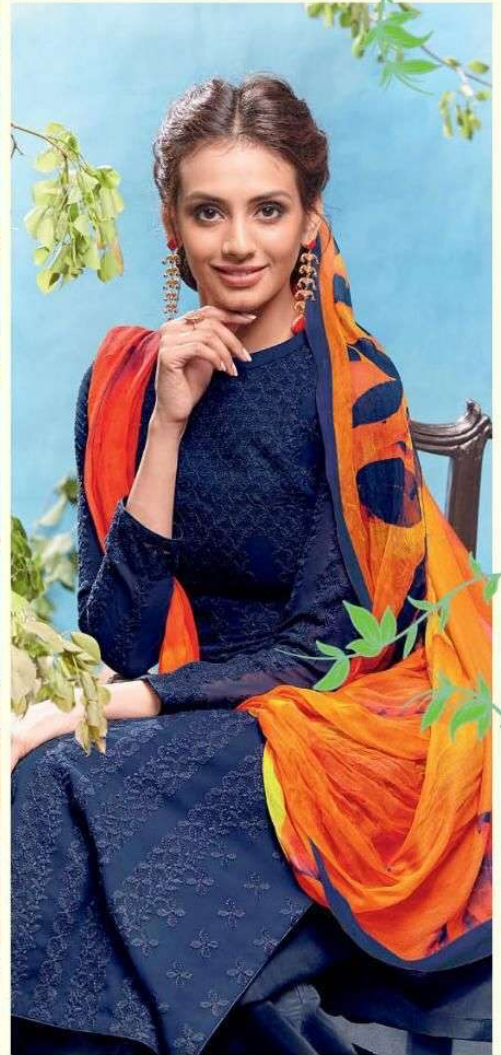

KIMORA'S
SIRI

7206

Deep blue and orange contrast

KIMORA'S
SIRI

7206

Deep blue and orange contrast