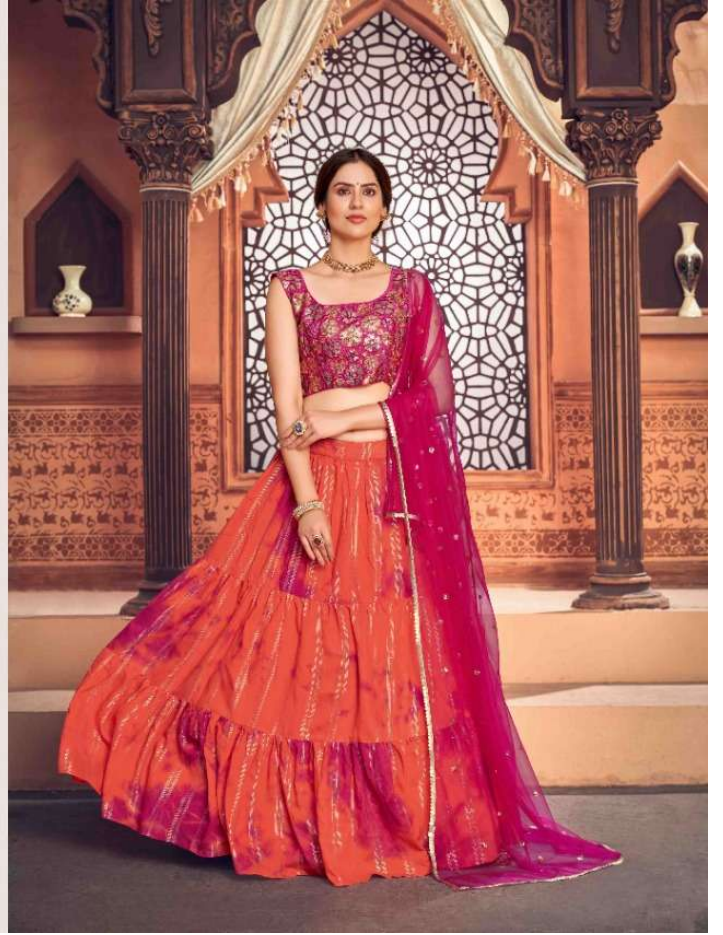

शुभकला bhkala

THE FASHION
STORY.

1735