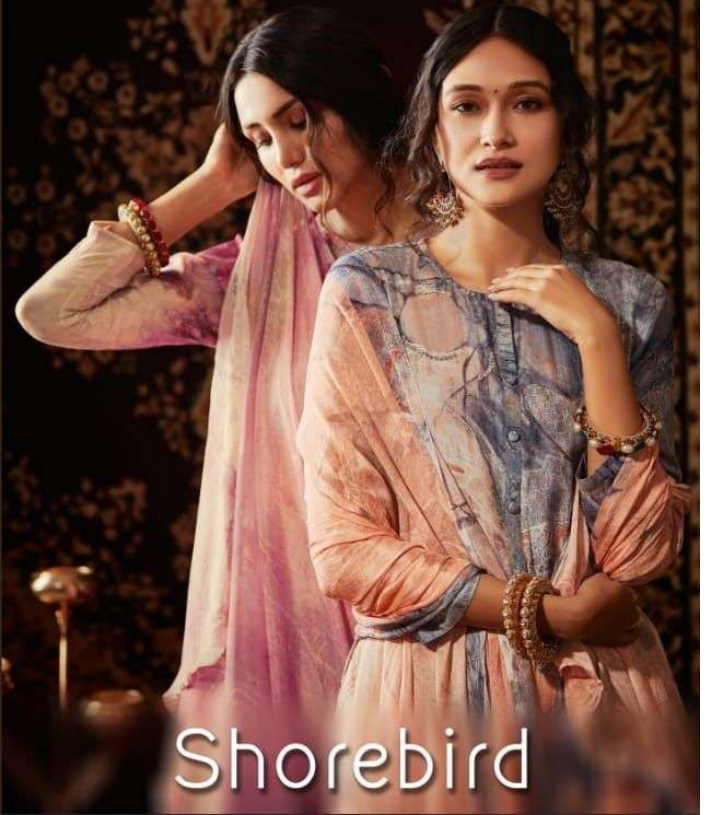

DESCRIPTION

TOP - CACHMIRI SILK DIGITAL PRINT WITH HAND WORK

BOTTOM - MULBERRY SATIN

DUPATTA - PURE CHINON DIGITAL PRINTED

RATE
{ RS, 1895/- }

TOTAL SUITS = 05 TOTAL AMOUNT - 9475/- AVG. RATE - 1895/-

SARG®