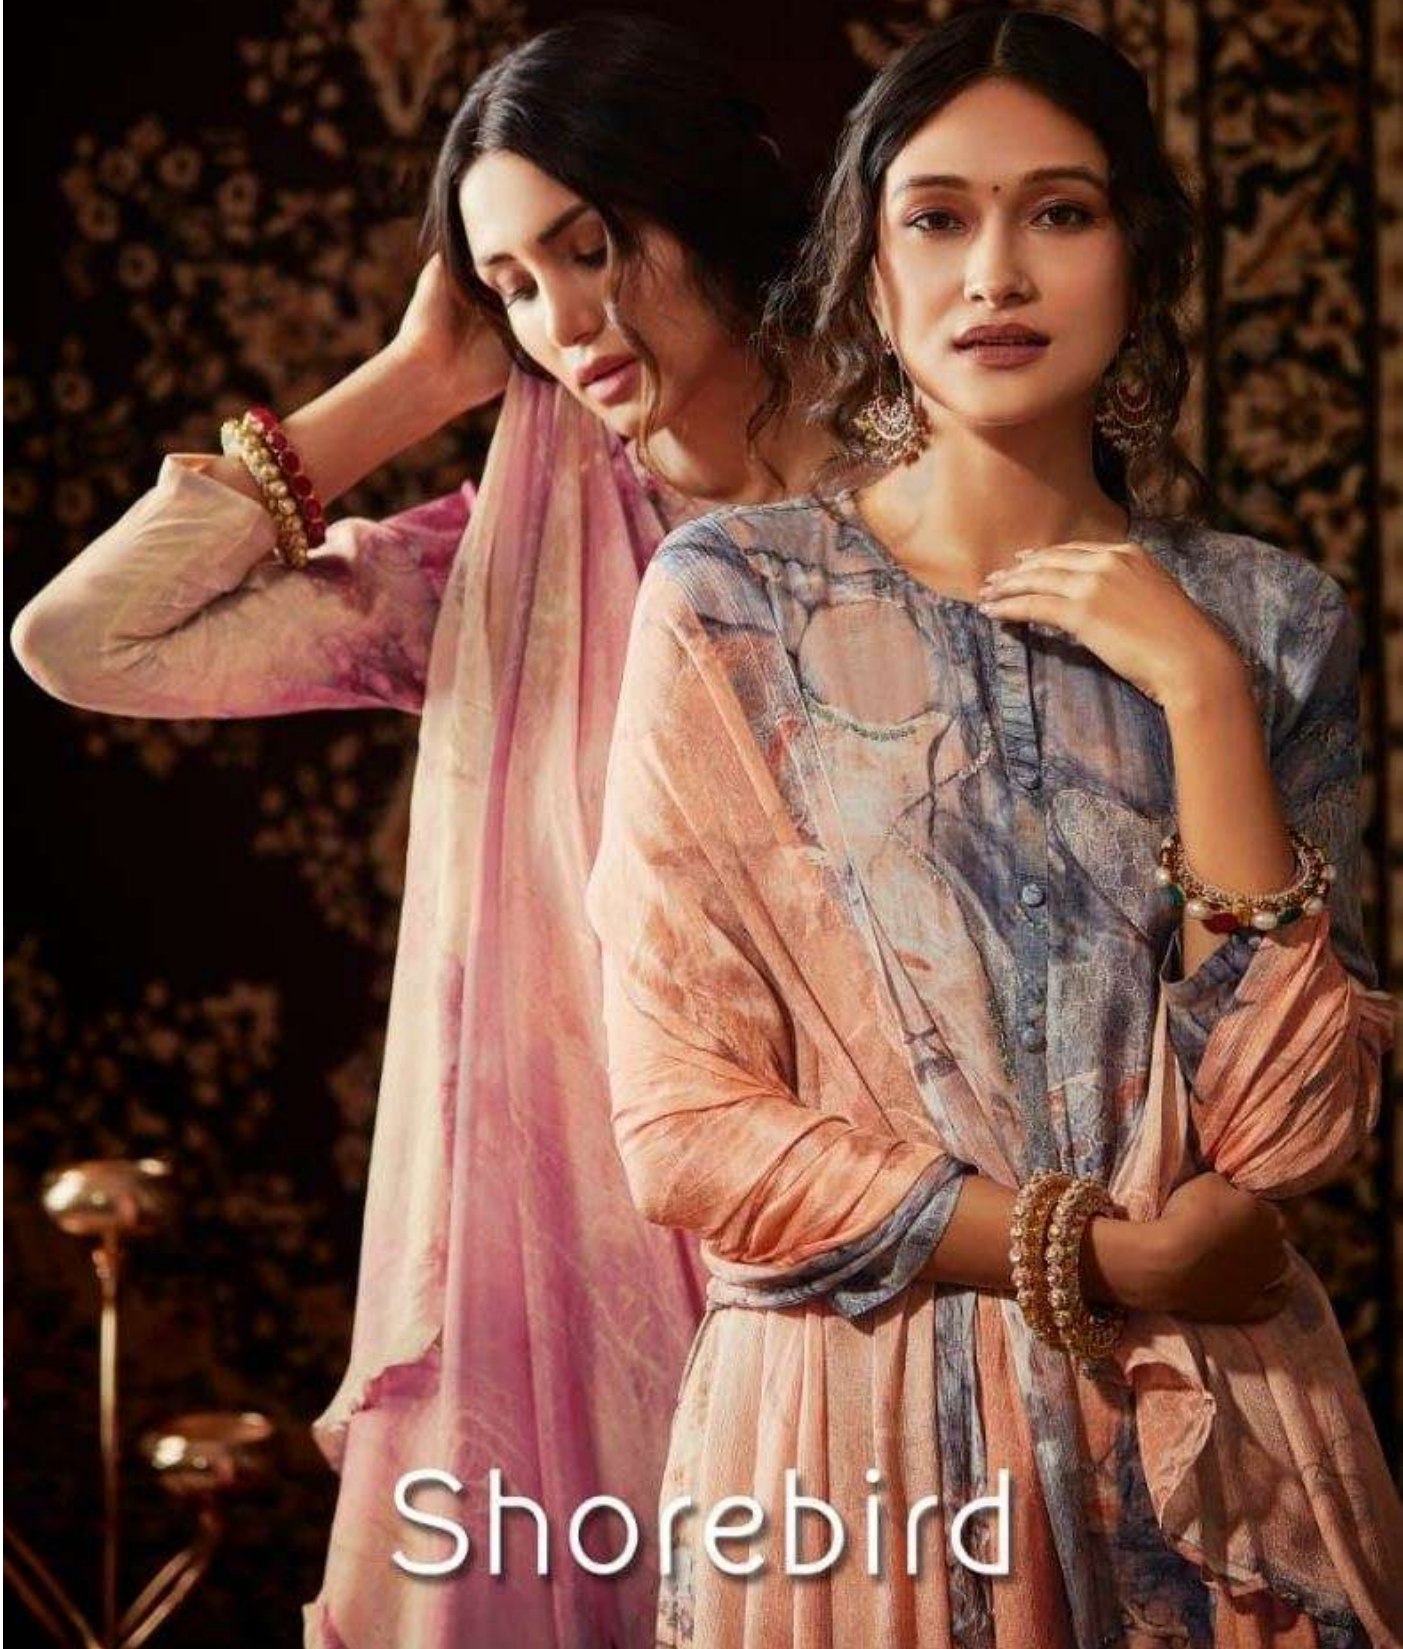

SARG®

Shorebird