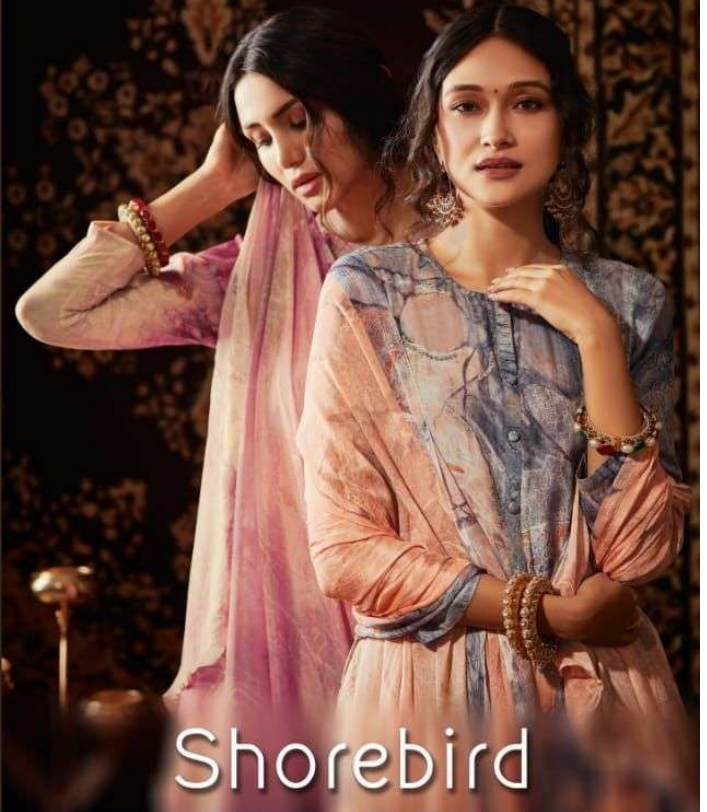

DESCRIPTION

TOP - CACHMIRI SILK DIGITAL PRINT WITH HAND WORK

BOTTOM - MULBERRY SATIN

DUPATTA - PURE CHINON DIGITAL PRINTED

RATE
{ RS, 1895/- }

TOTAL SUITS = 05 TOTAL AMOUNT - 9475/- AVG. RATE - 1895/-

SARG®