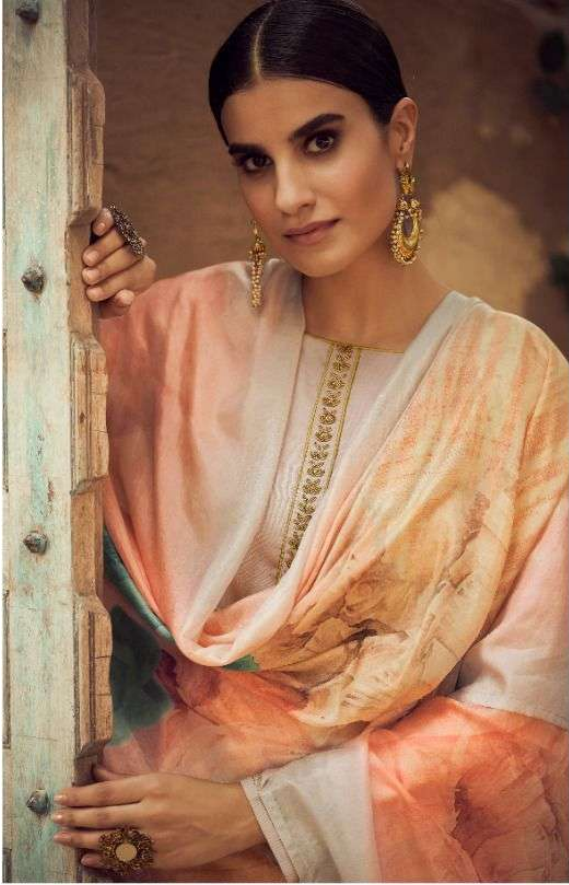

SIMAR |

2333