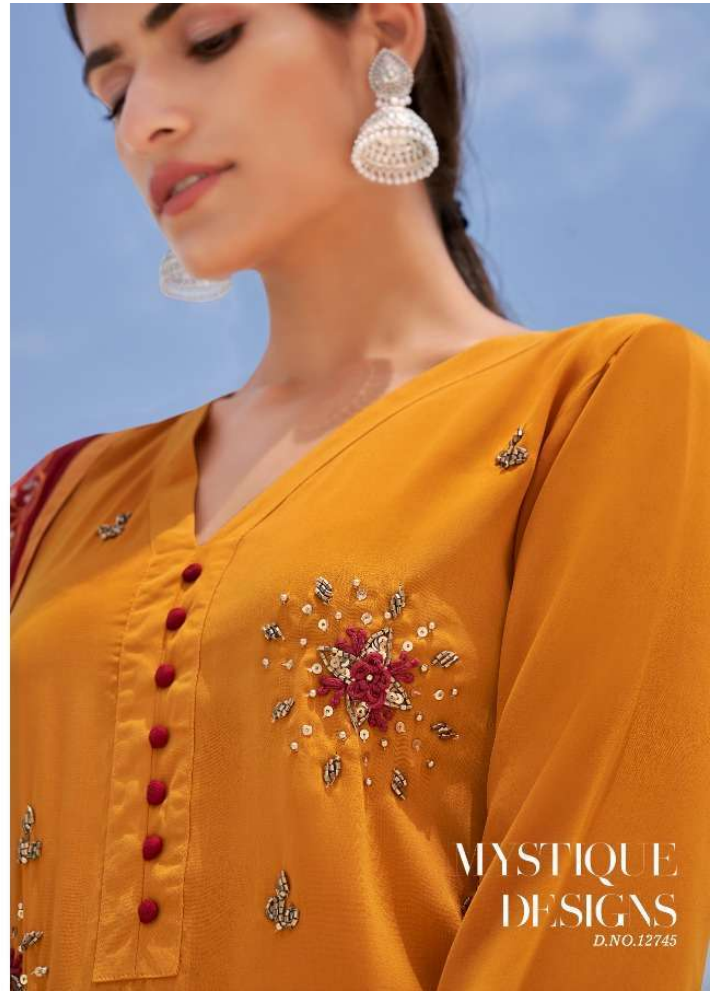

Kalaroop

NAIRA

Kalaroop

NAIRA

GLAM SHINES

LUXURY BRILLIANT TONES WITH ITS PREMIUM RANGE OF FABRIC.

THE GLORY TOUCH

SOFT AND SUPPLE, THIS DRESS IS BUILT TO MAKE YOU LOOK OUTSIDE

THE GLORY TOUCH

SOFT AND SUPPLE, THIS DRESS IS SURE TO MAKE YOU LOOK ENTICING.
D.NO.12741

MYSTIQUE DESIGNS
Designs that enhance your personality.

D.NO.12746

D.NO.12741

D.NO.12742

D.NO.12743

D.NO.12744

D.NO.12745

D.NO.12746

MYSTIQUE DESIGNS

Designs that enhance your personality.

D.NO.12742

LAVISH LOOK

SOFT AND SUPPLE, THIS
SAREE IS SURE TO MAKE YOU
LOOK ENTICING.

D.NO.12743