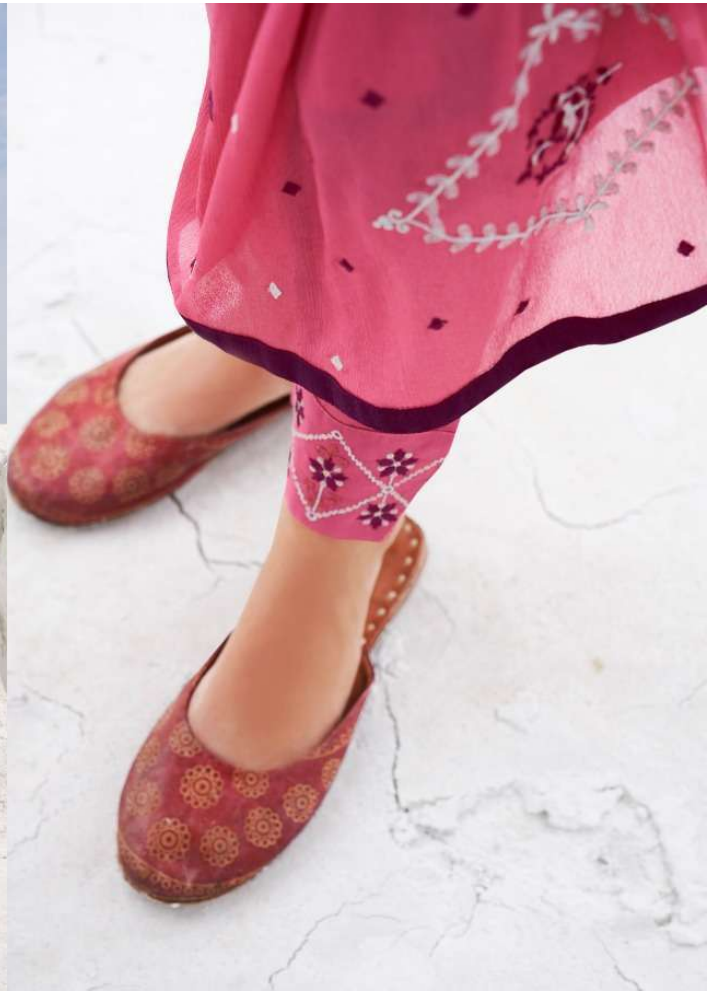

THE GLORY TOUCH