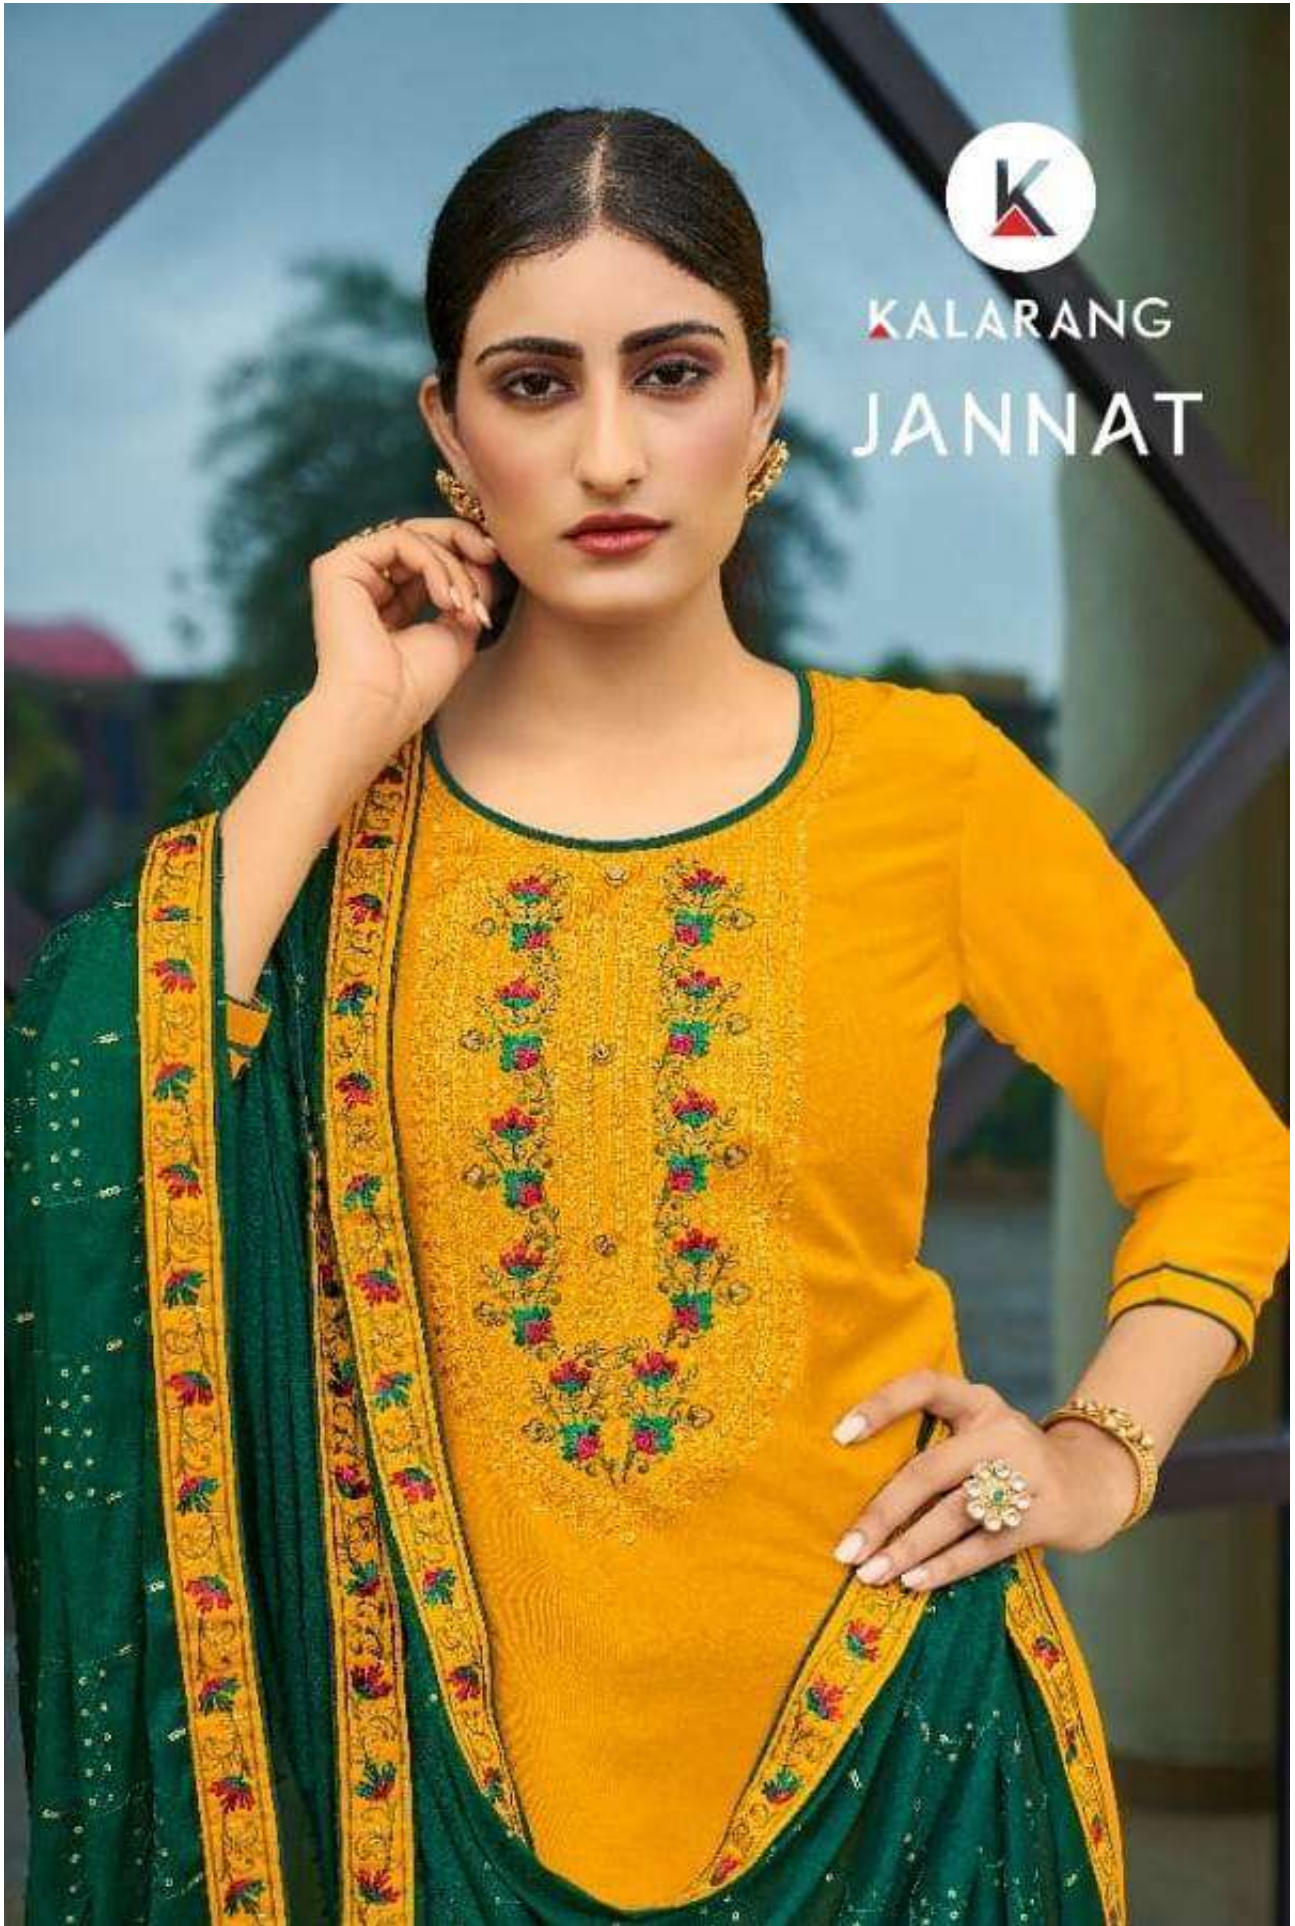

KALARANG  
JANNAT

KALARANG  
JANNAT

KALARANG

IMMERSE YOURSELF IN UNEXPECTED, BRIGHT COLORS & TEXTURES

3321

## JANNAT

ELEGANT & CLASSIC DO FASHION AS THE ROMANCE DO

KALARANG

3321

3322

3323

3324

JANNAT

3323

3324

**KALARANG**

- **TOP** - PARAMPARA SILK ALL OVER WITH EMBROIDERY AND SEQUENCE WORK
- **DUPATTA** - CHINON HEAVY WORK WITH FOUR SIDE LACE WORK
- **DESIGNS**- 04

**Catalogue :- JANNAT**